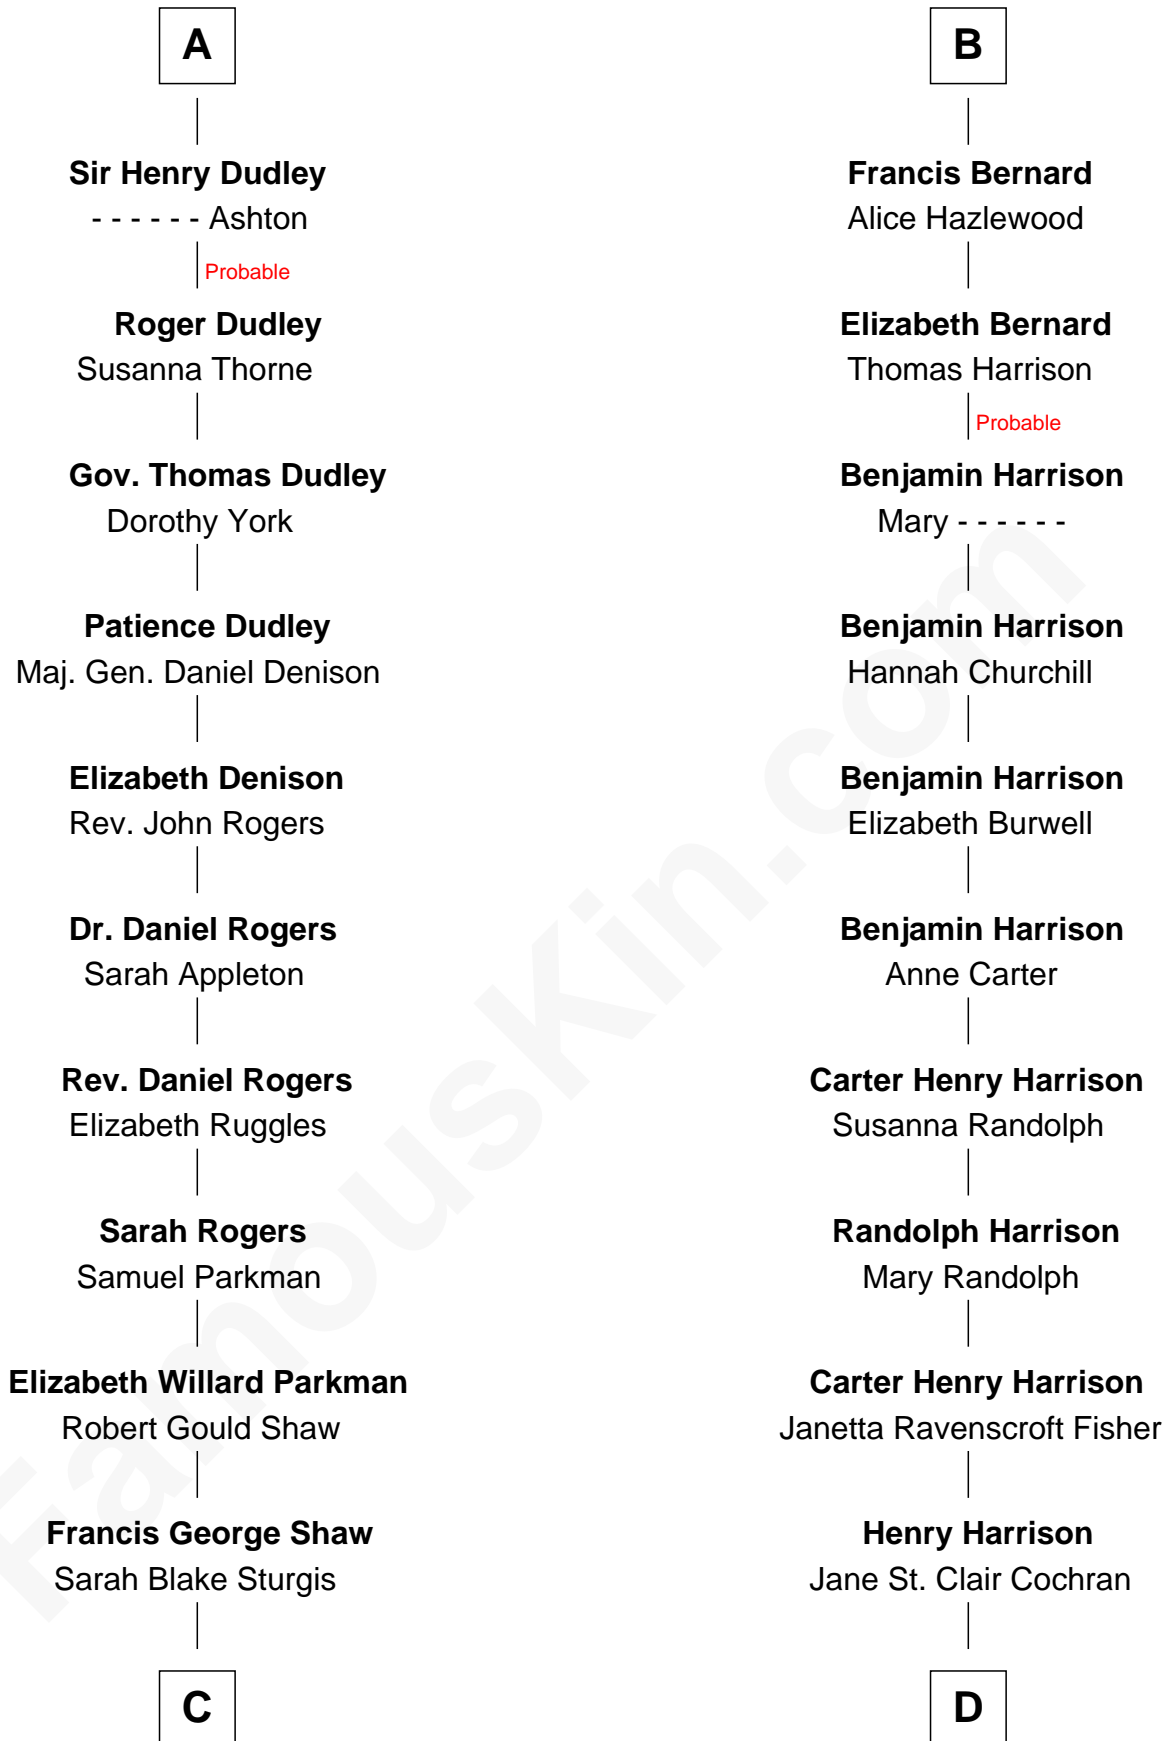

# FamousKin.com Relationship Chart of

**Kyra Sedgwick**

*TV and Movie Actress*

21st cousin of

**Edward Norton**

*Movie Actor*

**Sir William de Ros**  
Margery de Badlesmere

**Thomas de Ros**  
Beatrice de Stafford

**Margaret de Ros**  
Sir Reynold Grey

**Margaret Grey**  
Sir William Bonville

**William Bonville**  
Elizabeth Harington

**William Bonville**  
Katherine Neville

**Cecily Bonville**  
Thomas Grey

**Cecily Grey**  
Sir John Sutton

**A**

**Maud de Roos**  
John de Welles

**Margery de Welles**  
Stephen le Scrope

**John le Scrope**  
Elizabeth Chaworth

**Elizabeth le Scrope**  
Sir Henry le Scrope

**Margaret Scrope**  
John Bernard

**John Bernard**  
Margaret Daundelyn

**John Bernard**  
Cecily Muscote

**B**

**C**

**Susanna Shaw**  
Robert Bowne Minturn

**Sarah May Minturn**  
Henry Dwight Sedgwick

**Robert Minturn Sedgwick**  
Helen Peabody

**Henry Dwight Sedgwick**  
Patricia Ann Rosenwald