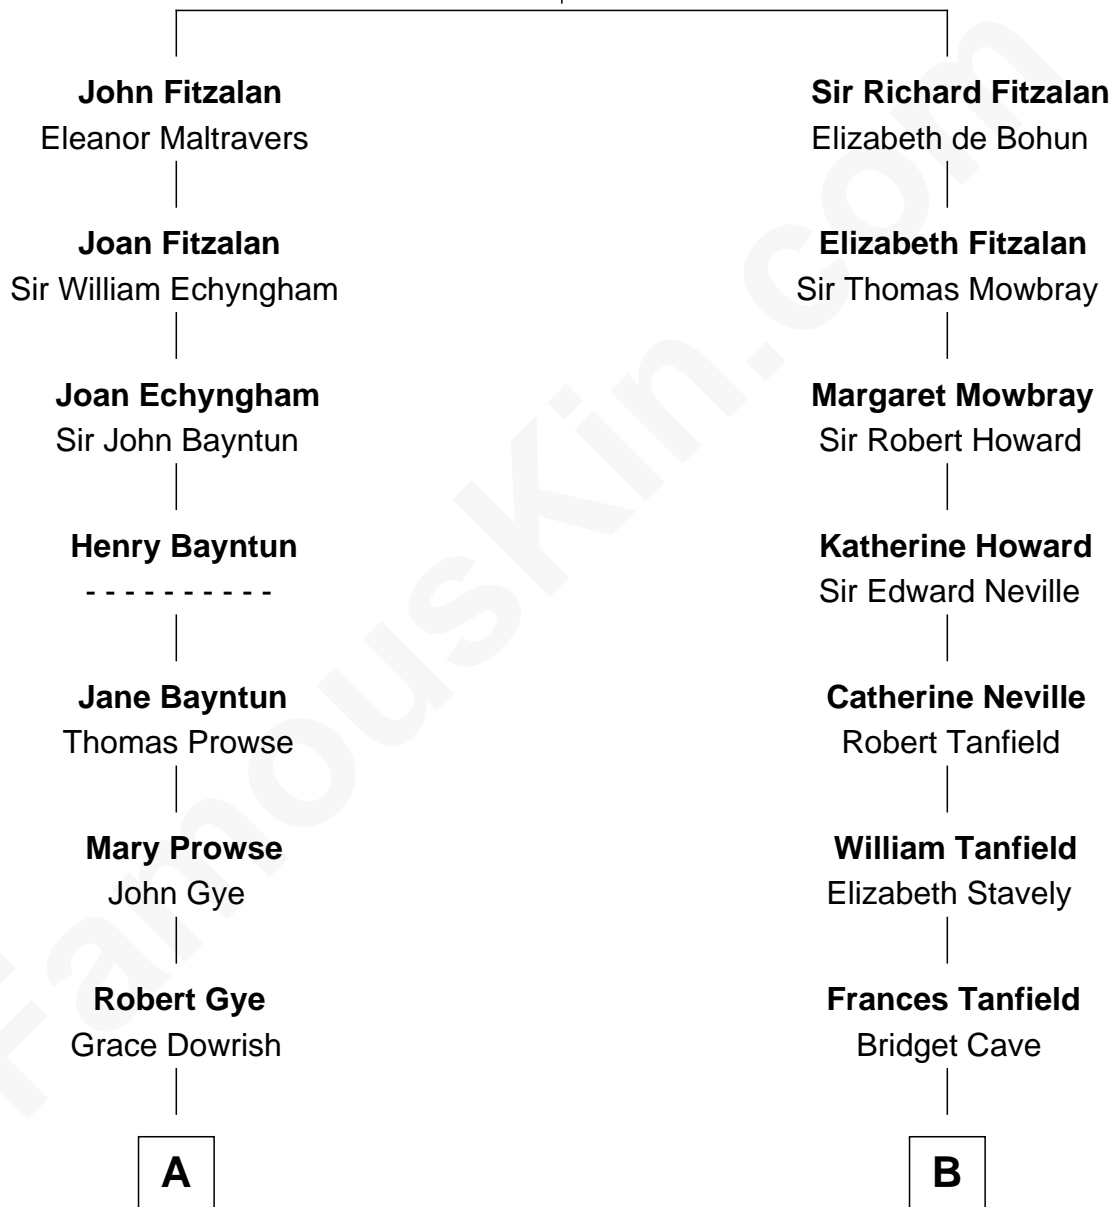

# FamousKin.com Relationship Chart of

**Kyra Sedgwick**

*TV and Movie Actress*

18th cousin 3 times removed of

**Edward Norton**

*Movie Actor*

**Richard Fitzalan**  
Eleanor Plantagenet

**C**

**Henry Dwight Sedgwick**  
Patricia Ann Rosenwald

**Kyra Sedgwick**  
*TV and Movie Actress*

**D**

**George Moffett Harrison**  
Bettie Montgomery. Kent

**Joseph Kent Harrison**  
Cornelia Long Somerville