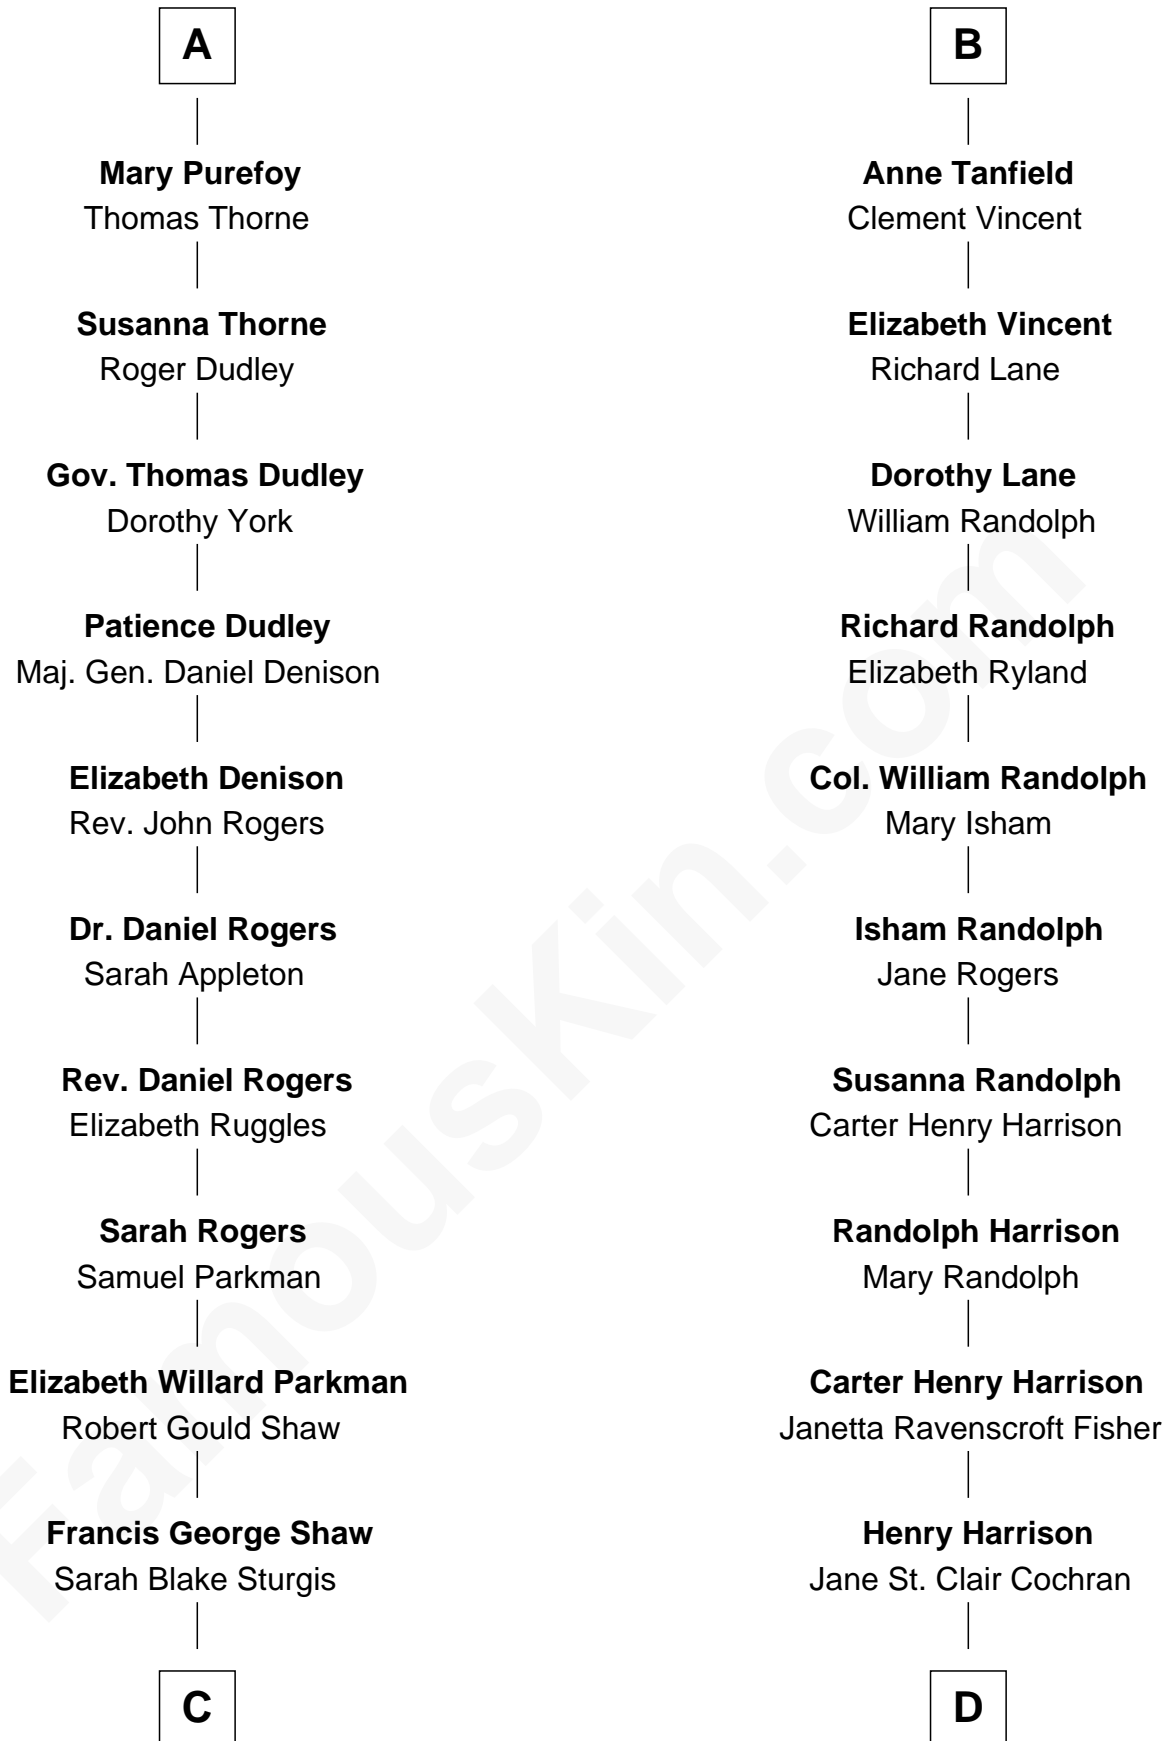

# FamousKin.com Relationship Chart of

**Kyra Sedgwick**

*TV and Movie Actress*

21st cousin of

**Edward Norton**

*Movie Actor*

**Sir John Howard**

Alice de Bois

**C**

**Susanna Shaw**  
Robert Bowne Minturn

**Sarah May Minturn**  
Henry Dwight Sedgwick

**Robert Minturn Sedgwick**  
Helen Peabody

**Henry Dwight Sedgwick**  
Patricia Ann Rosenwald

**Kyra Sedgwick**  
*TV and Movie Actress*

**D**

**George Moffett Harrison**  
Bettie Montgomery. Kent

**Joseph Kent Harrison**  
Cornelia Long Somerville

**Betty Kent Harrison**  
Edward Mower Norton

**Edward Mower Norton**  
Lydia Robinson Rouse