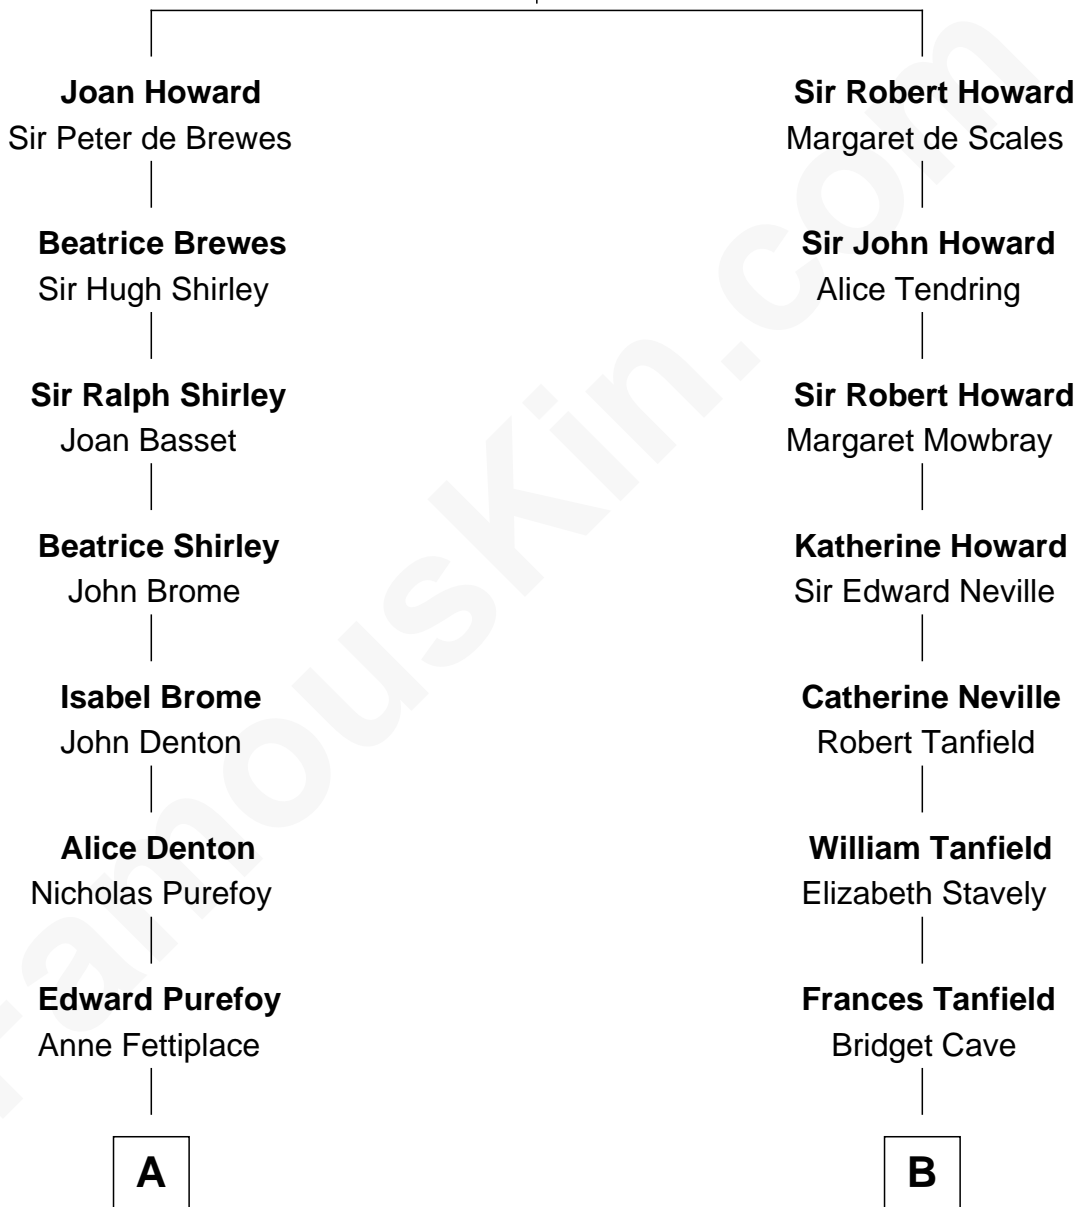

# FamousKin.com Relationship Chart of

**Kyra Sedgwick**

*TV and Movie Actress*

21st cousin of

**Edward Norton**

*Movie Actor*

**Sir John Howard**

Alice de Bois

**C**

**Susanna Shaw**  
Robert Bowne Minturn

**Sarah May Minturn**  
Henry Dwight Sedgwick

**Robert Minturn Sedgwick**  
Helen Peabody

**Henry Dwight Sedgwick**  
Patricia Ann Rosenwald

**Kyra Sedgwick**  
*TV and Movie Actress*