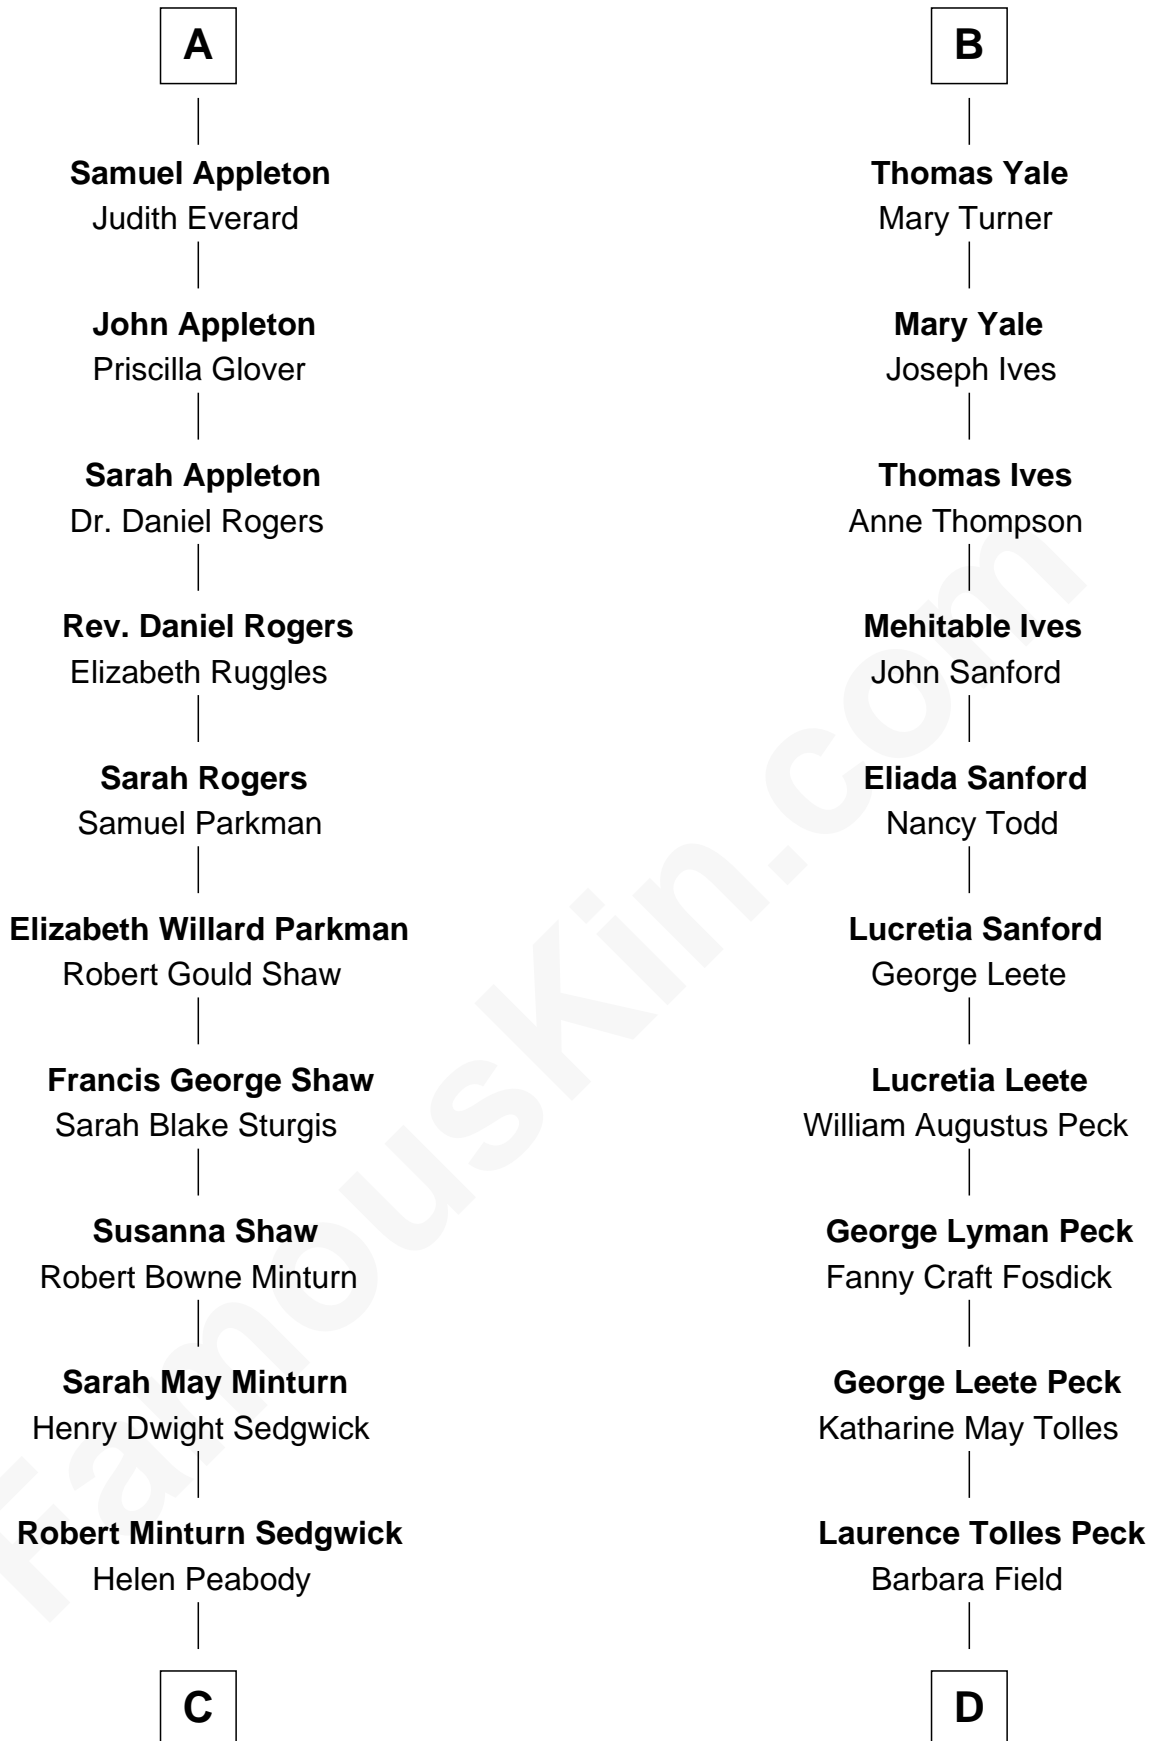

Maud ferch Ienaf ap Adda

**Lowri ferch Twdr**

Gruffyd ap Einion

**Elisau ap Gruffydd**

Margaret ferch Jenkyn

**David Lloyd**

Gwenhwyfar Lloyd

**John Wynn**

Agnes Lloyd

**Rev. David Yale**

Frances Lloyd

**Thomas Yale**

Ann Lloyd

**B**

**C**

**Henry Dwight Sedgwick**  
Patricia Ann Rosenwald

**Kyra Sedgwick**  
*TV and Movie Actress*

**D**

**George Leete Peck**  
Sanae Mizusawa

**Mizuo Peck**  
*TV and Movie Actress*

FamousKin.com