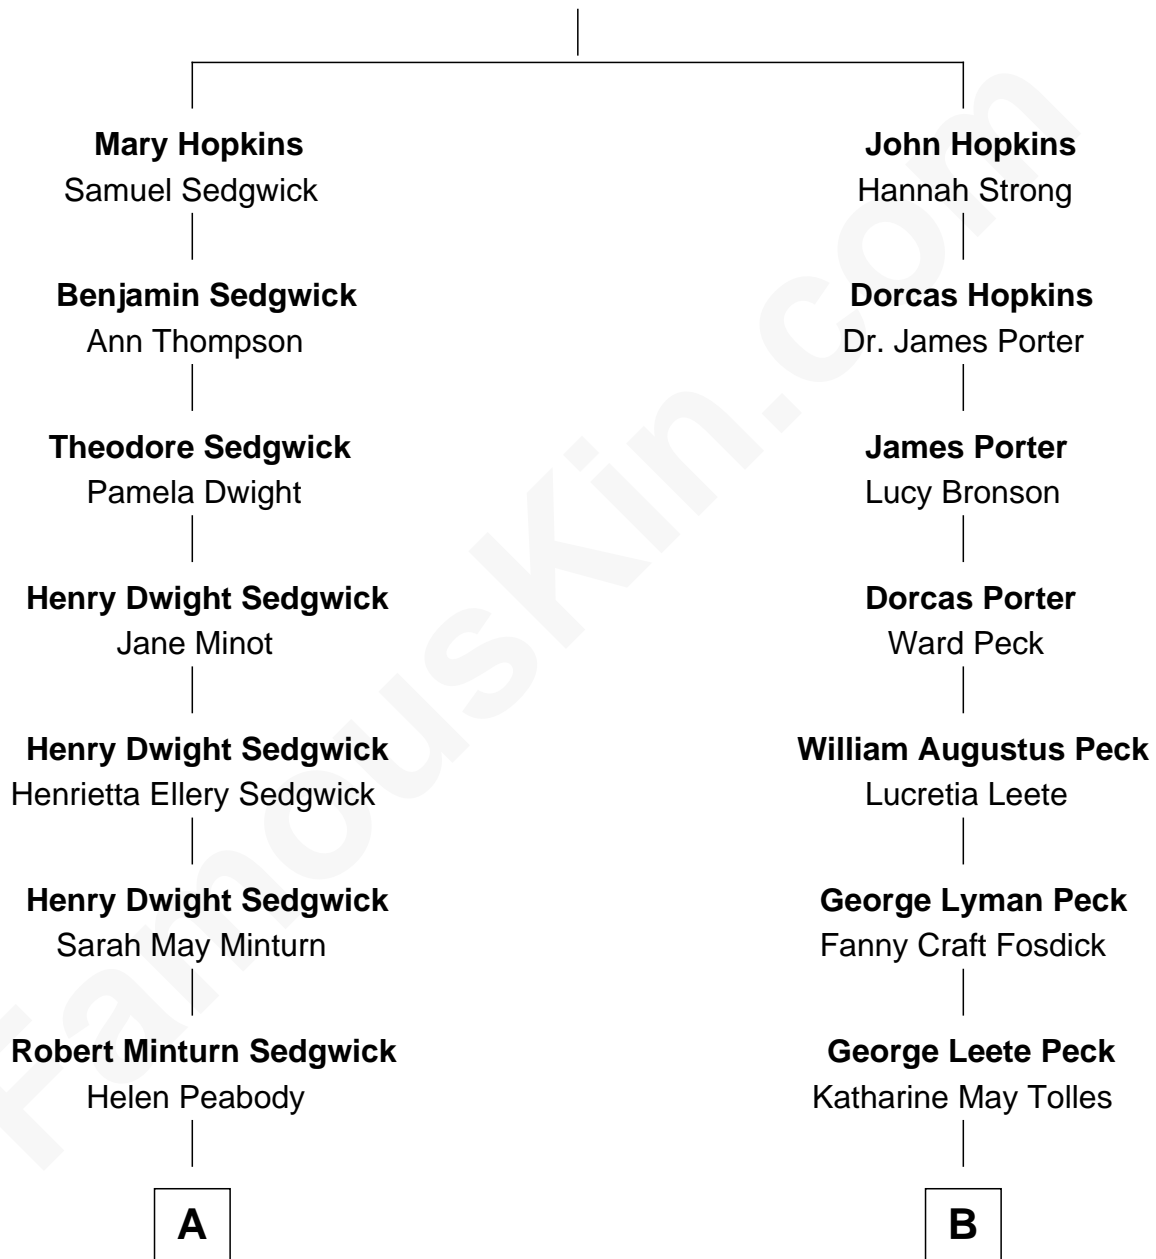

FamousKin.com

Relationship Chart of

Kyra Sedgwick

TV and Movie Actress

8th cousin 1 time removed of

Mizuo Peck

TV and Movie Actress

Stephen Hopkins

Dorcas Bronson

A

Henry Dwight Sedgwick
Patricia Ann Rosenwald

Kyra Sedgwick
TV and Movie Actress

B

Laurence Tolles Peck
Barbara Field

George Leete Peck
Sanae Mizusawa

Mizuo Peck
TV and Movie Actress

FamousKin.com