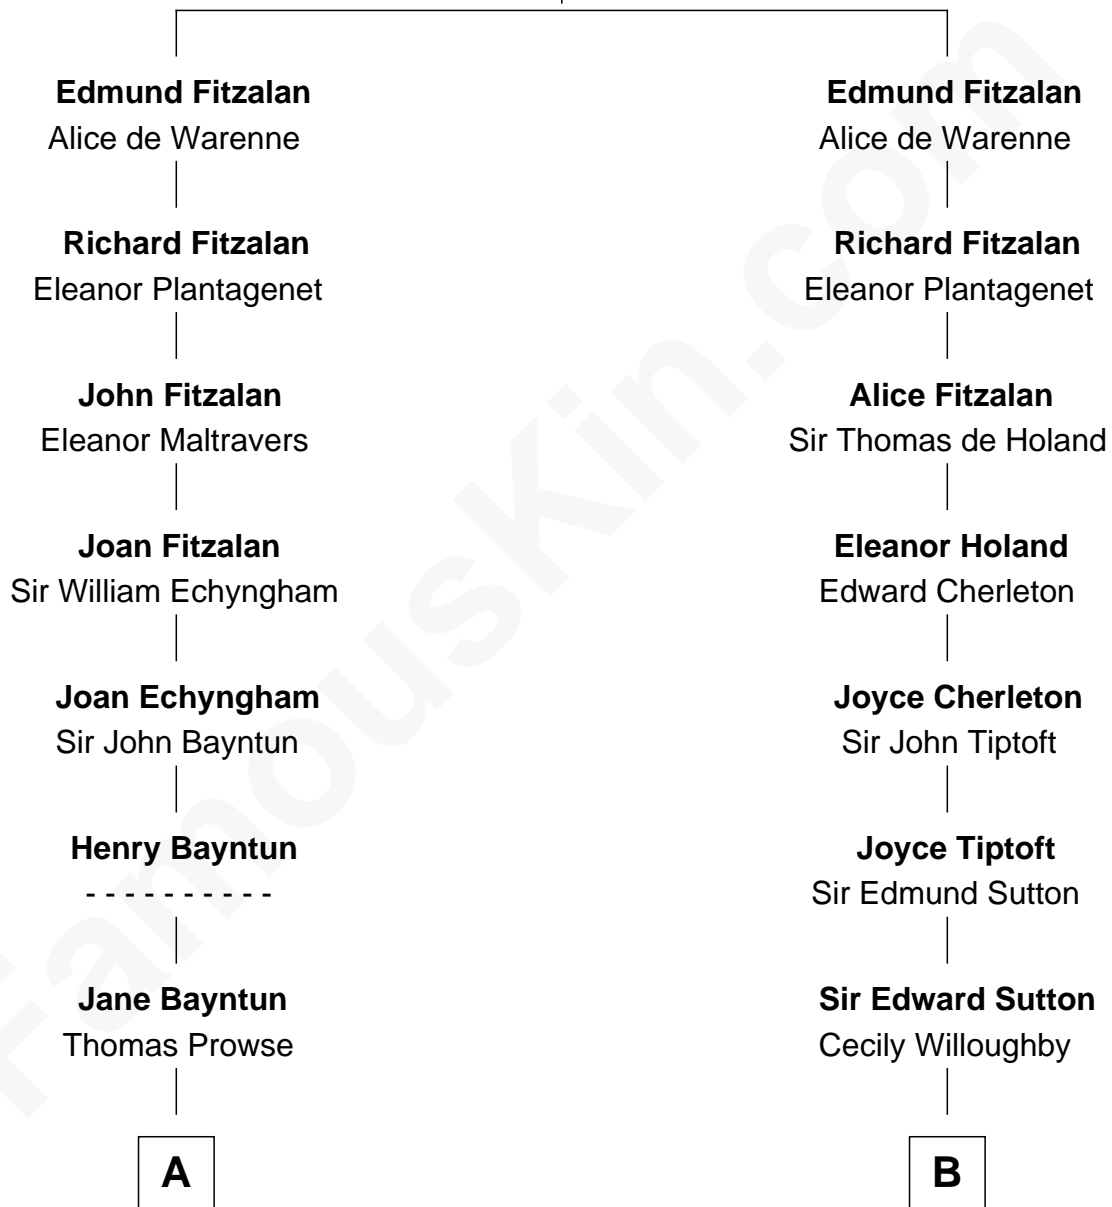

FamousKin.com

Relationship Chart of

Kyra Sedgwick

TV and Movie Actress

17th cousin 3 times removed of

Oliver Wendell Holmes, Sr.

American "Fireside" Poet

Richard Fitzalan

Alice de Saluzzo

C

Rev. Dr. Endicott Peabody

Fannie Peabody

Helen Peabody

Robert Minturn Sedgwick

Henry Dwight Sedgwick

Patricia Ann Rosenwald