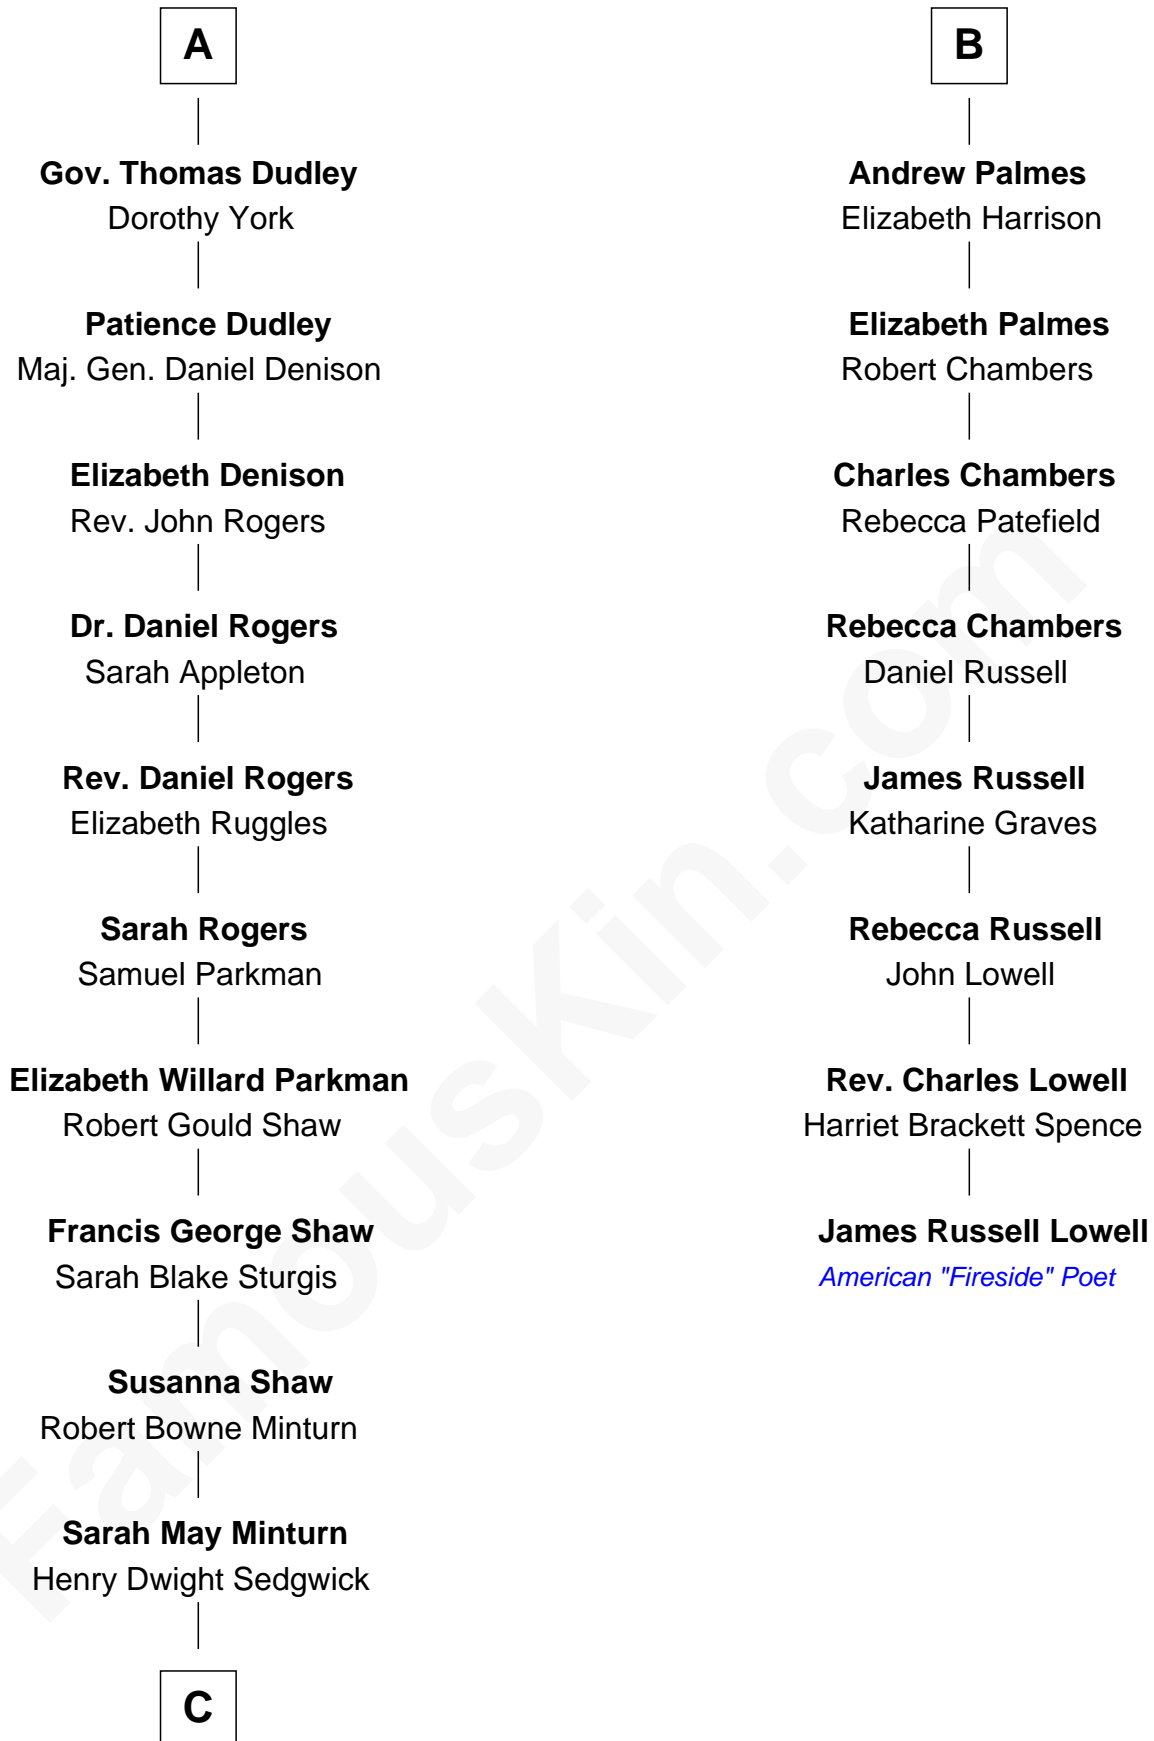

## Relationship Chart of

**Kyra Sedgwick**

*TV and Movie Actress*

14th cousin 5 times removed of

**James Russell Lowell**

*American "Fireside" Poet*

**Sir Walter Blount**

Sancha de Ayala

**Sir John Sutton**

Cecily Grey

**Sir Henry Dudley**

----- Ashton

*Probable*

**Roger Dudley**

Susanna Thorne

**A**

**Sir Thomas Blount**

Margaret de Gresley

**Sir Walter Blount**

Helena Byron

**Sir William Blount**

Margaret Echyngham

**Elizabeth Blount**

Sir Andrews de Windsor

**Anne Windsor**

Sir Roger Corbet

**Margaret Corbet**

Sir Francis Palmes

**Sir Francis Palmes**

Mary Hadnall

**B**

C