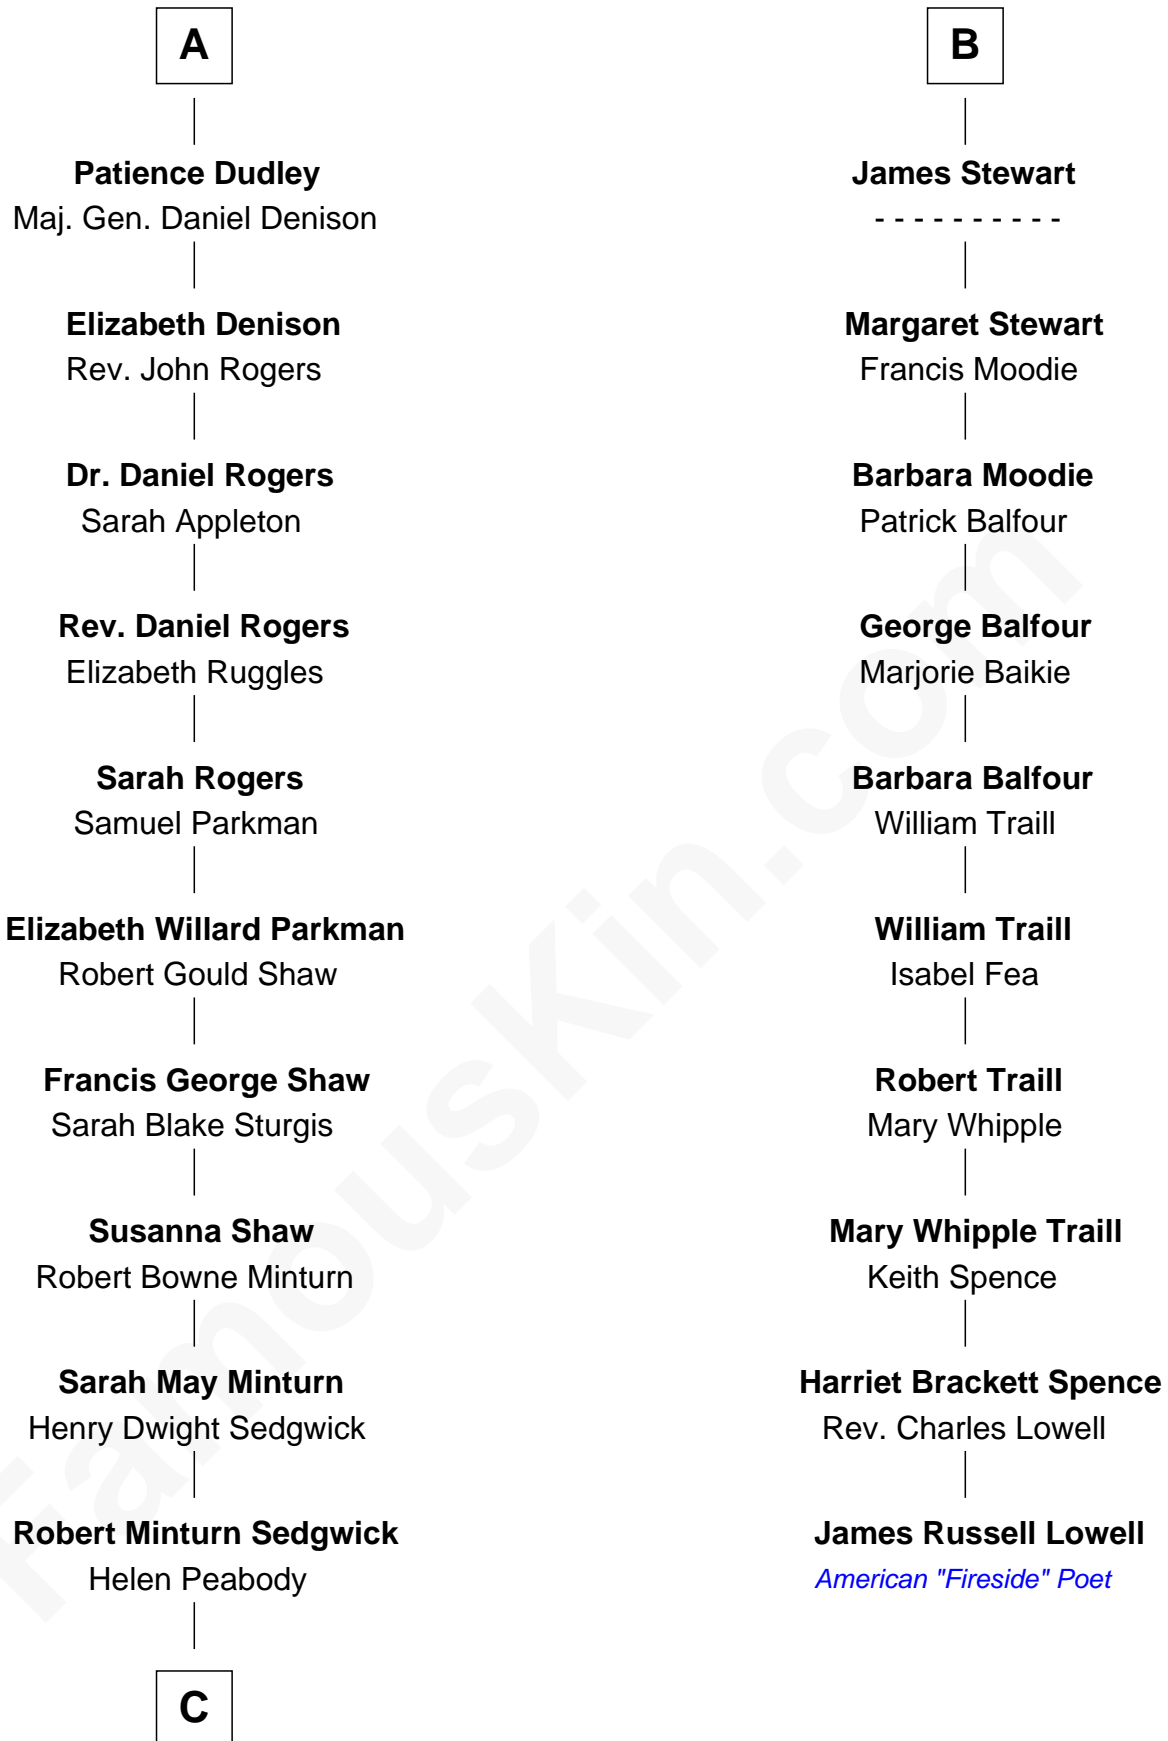

FamousKin.com Relationship Chart of

Kyra Sedgwick

TV and Movie Actress

16th cousin 2 times removed of

James Russell Lowell

American "Fireside" Poet

C

Henry Dwight Sedgwick

Patricia Ann Rosenwald

Kyra Sedgwick

TV and Movie Actress