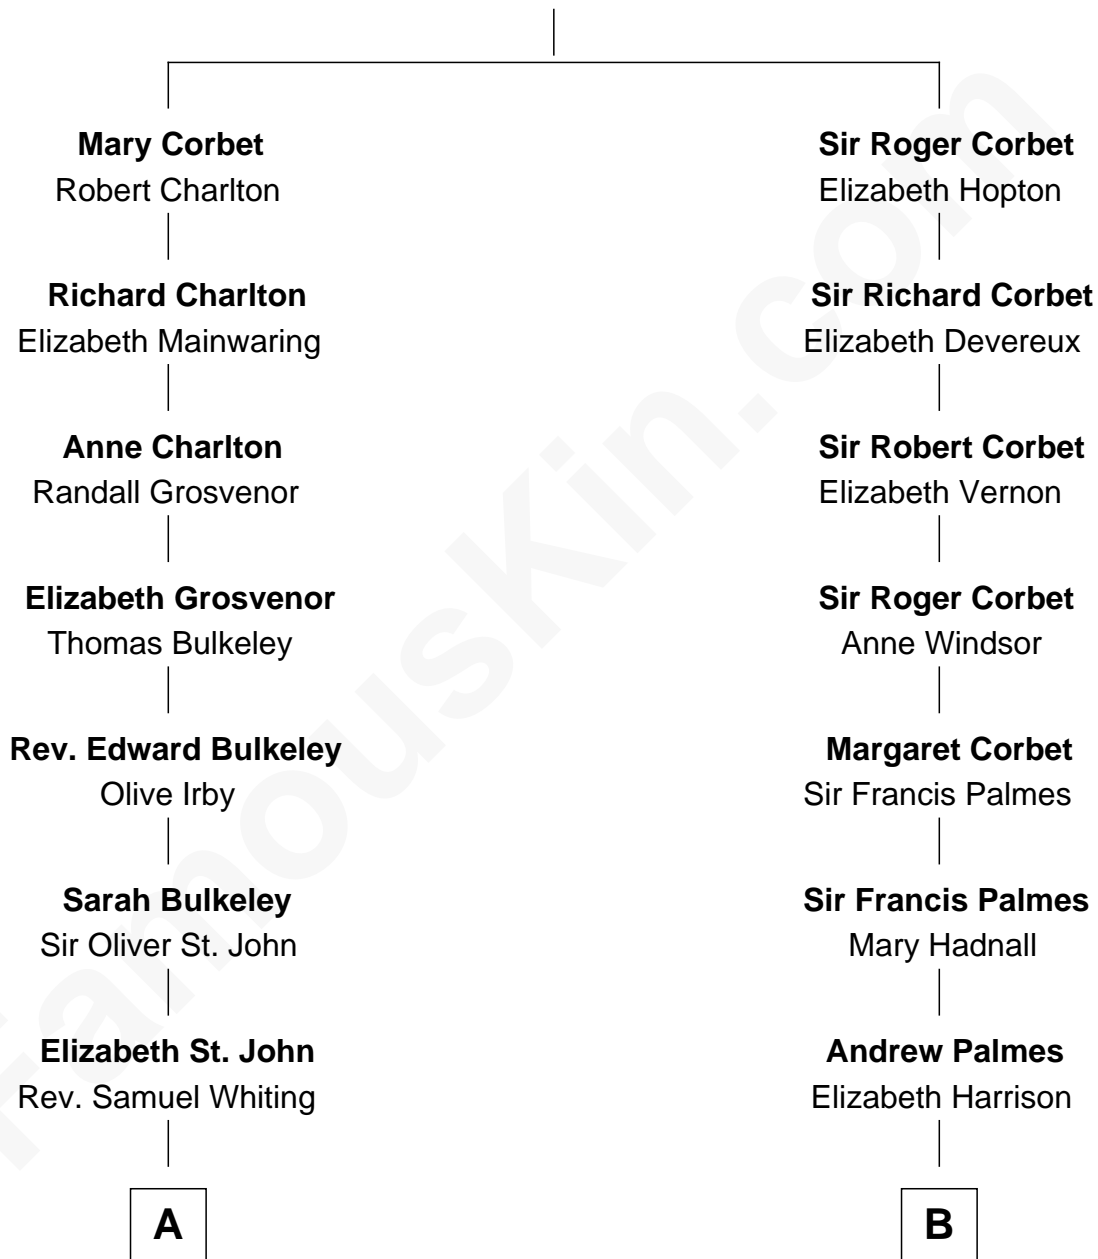

FamousKin.com Relationship Chart of

Kyra Sedgwick

TV and Movie Actress

13th cousin 5 times removed of

James Russell Lowell

American "Fireside" Poet

Sir Robert Corbet

Margaret - - - - -

C

Henry Dwight Sedgwick

Patricia Ann Rosenwald

Kyra Sedgwick

TV and Movie Actress