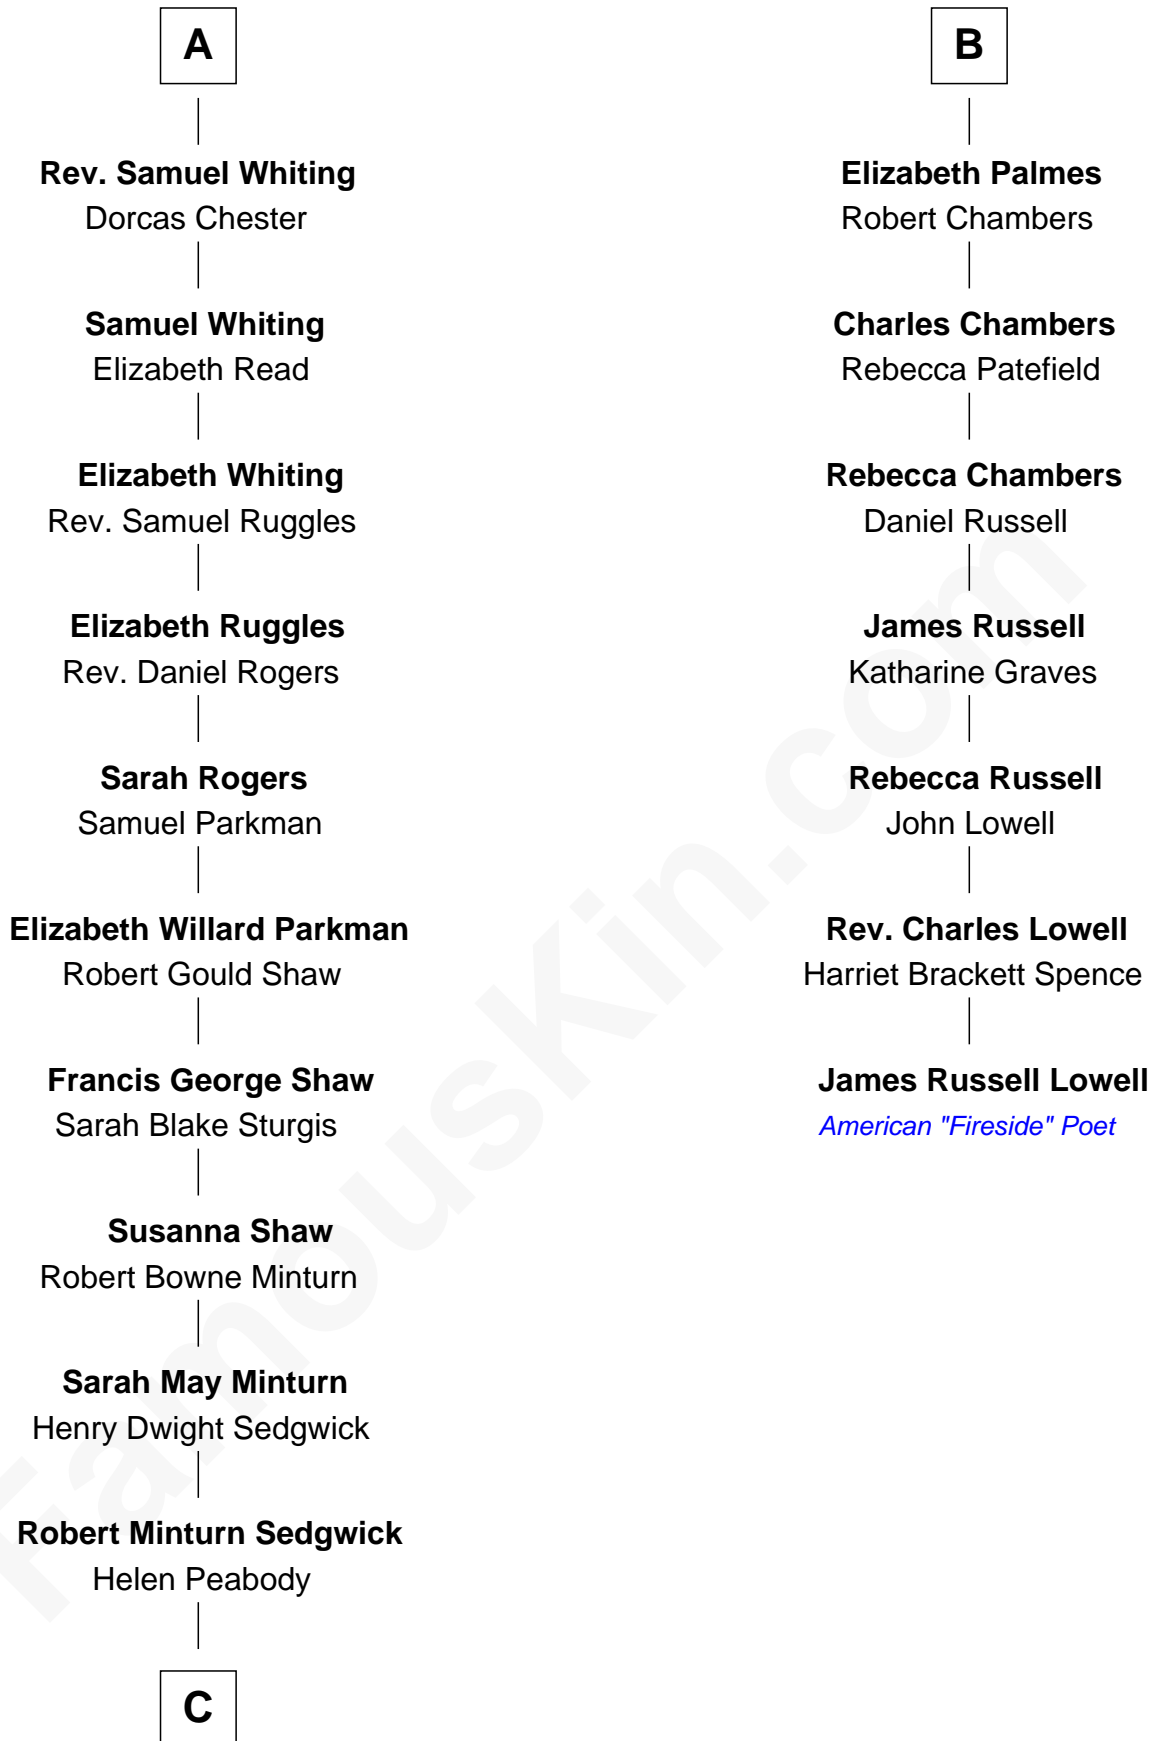

FamousKin.com Relationship Chart of

Kyra Sedgwick

TV and Movie Actress

13th cousin 5 times removed of

James Russell Lowell

American "Fireside" Poet

Sir Robert Corbet

Margaret - - - - -

C

Henry Dwight Sedgwick

Patricia Ann Rosenwald

Kyra Sedgwick

TV and Movie Actress