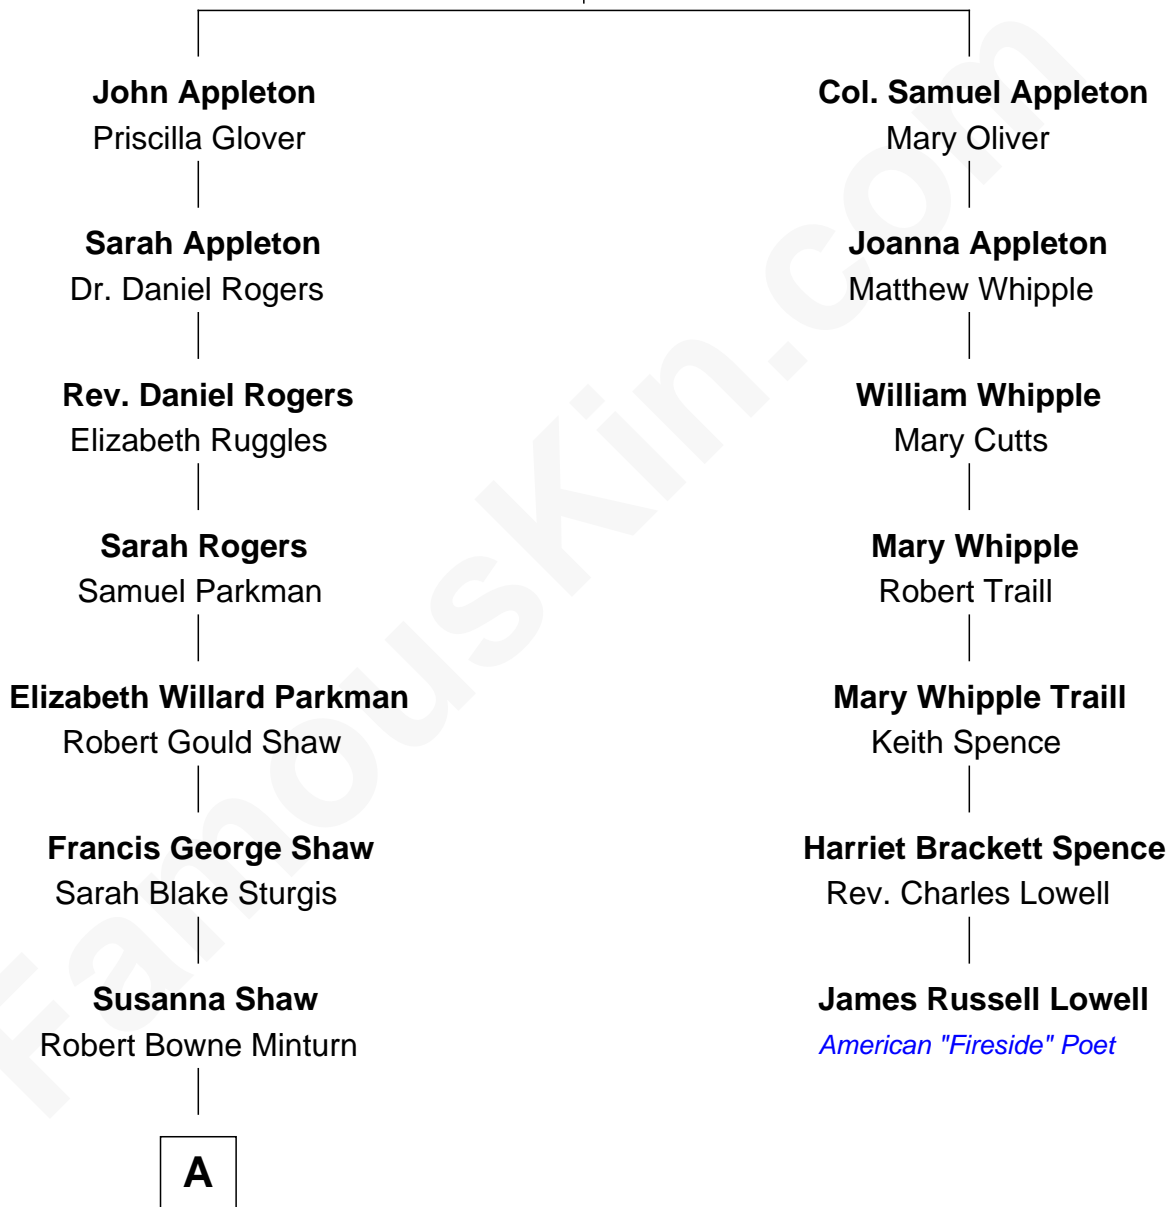

FamousKin.com Relationship Chart of

Kyra Sedgwick

TV and Movie Actress

6th cousin 4 times removed of

James Russell Lowell

American "Fireside" Poet

Samuel Appleton

Judith Everard

A

—
Sarah May Minturn
Henry Dwight Sedgwick

—
Robert Minturn Sedgwick
Helen Peabody

—
Henry Dwight Sedgwick
Patricia Ann Rosenwald

—
Kyra Sedgwick
TV and Movie Actress

FamousKin.com