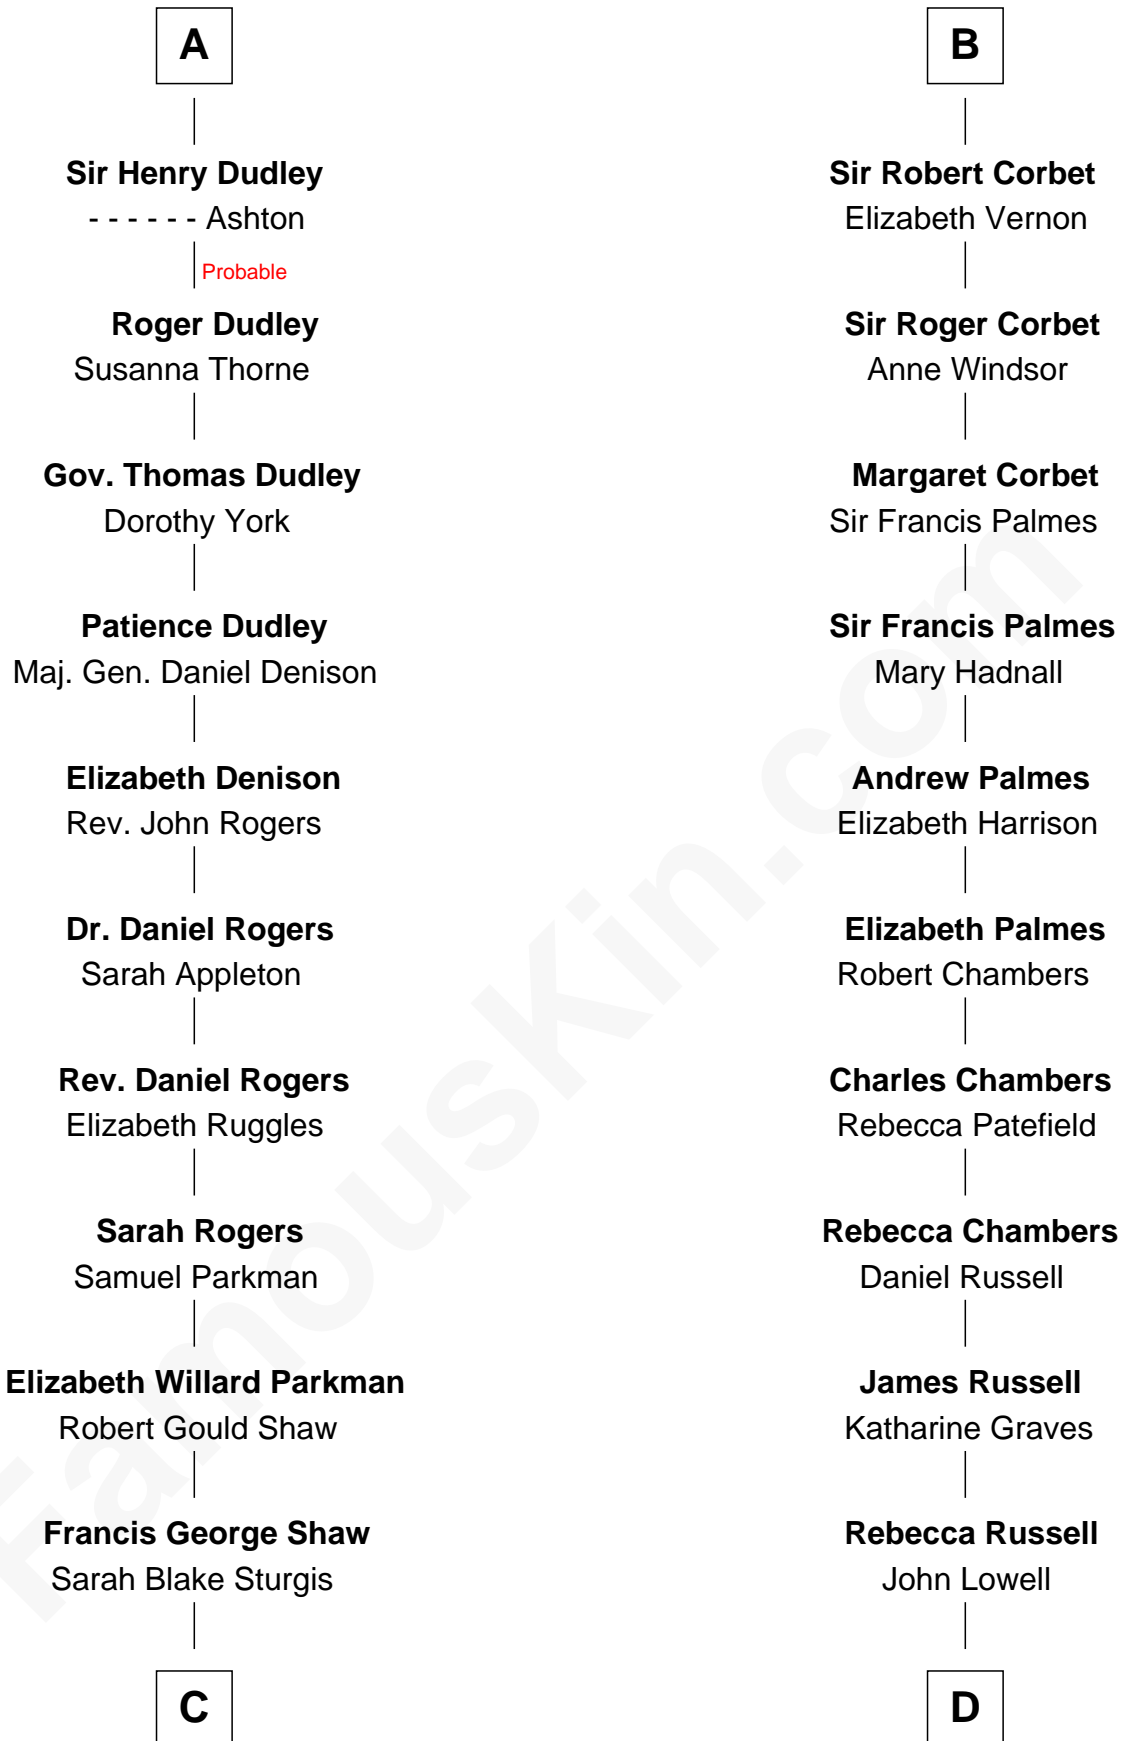

FamousKin.com Relationship Chart of

Kyra Sedgwick

TV and Movie Actress

18th cousin 3 times removed of

James Russell Lowell

American "Fireside" Poet

C

Susanna Shaw
Robert Bowne Minturn

Sarah May Minturn
Henry Dwight Sedgwick

Robert Minturn Sedgwick
Helen Peabody

Henry Dwight Sedgwick
Patricia Ann Rosenwald

Kyra Sedgwick
TV and Movie Actress

D

Rev. Charles Lowell
Harriet Brackett Spence

James Russell Lowell
American "Fireside" Poet