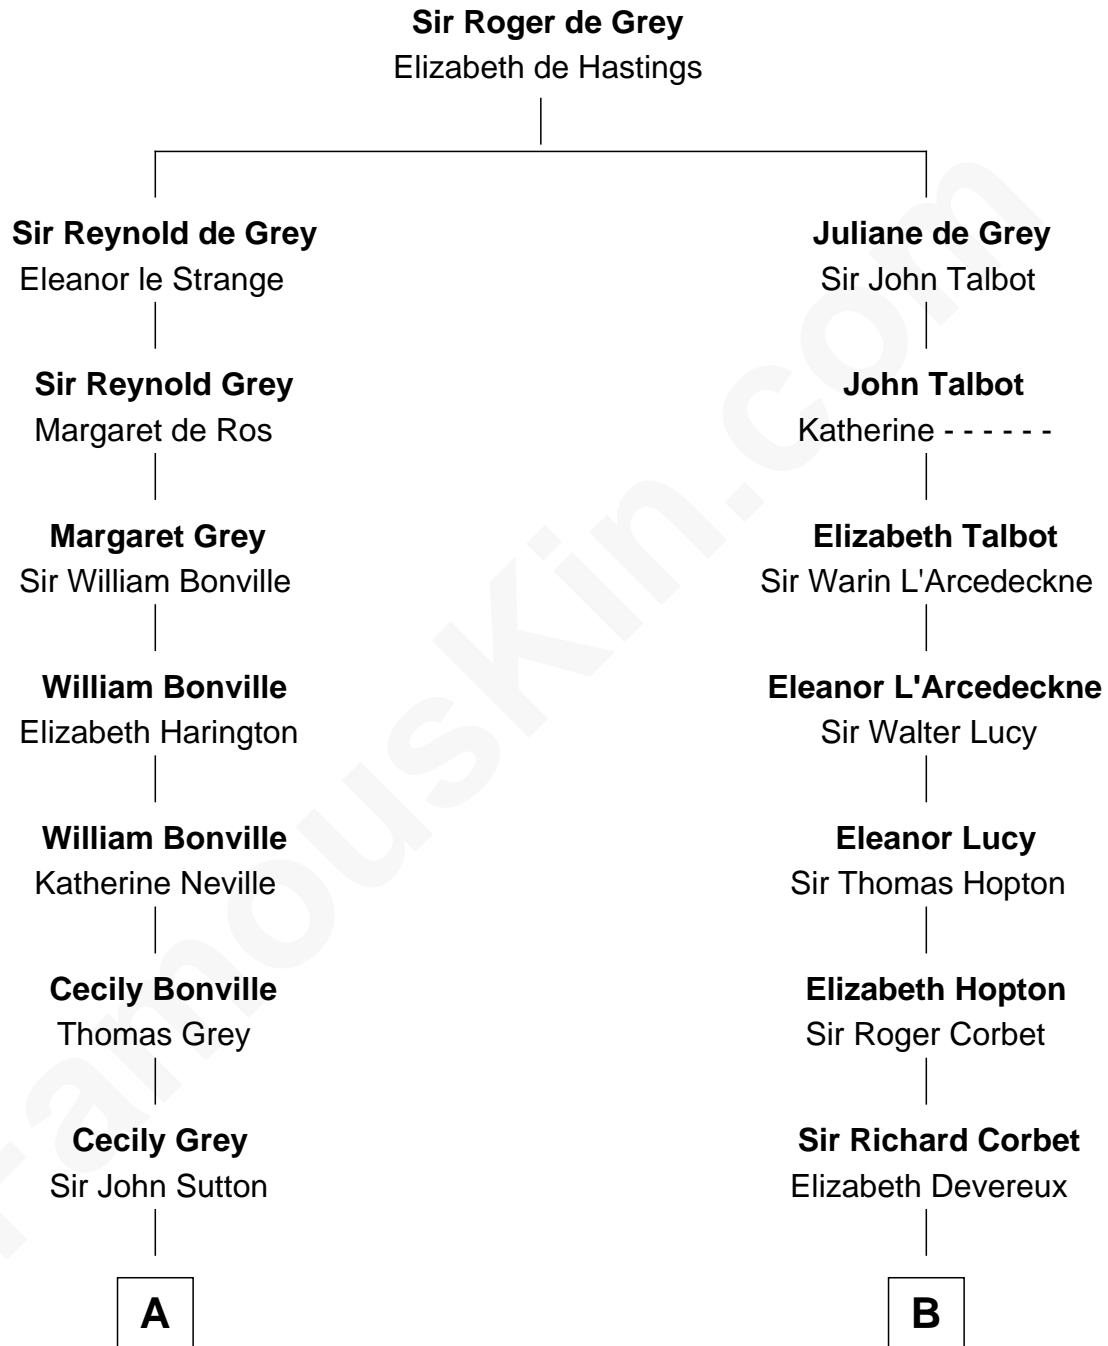

FamousKin.com Relationship Chart of

Kyra Sedgwick

TV and Movie Actress

18th cousin 3 times removed of

James Russell Lowell

American "Fireside" Poet

C

Susanna Shaw
Robert Bowne Minturn

Sarah May Minturn
Henry Dwight Sedgwick

Robert Minturn Sedgwick
Helen Peabody

Henry Dwight Sedgwick
Patricia Ann Rosenwald

Kyra Sedgwick
TV and Movie Actress

D

Rev. Charles Lowell
Harriet Brackett Spence

James Russell Lowell
American "Fireside" Poet