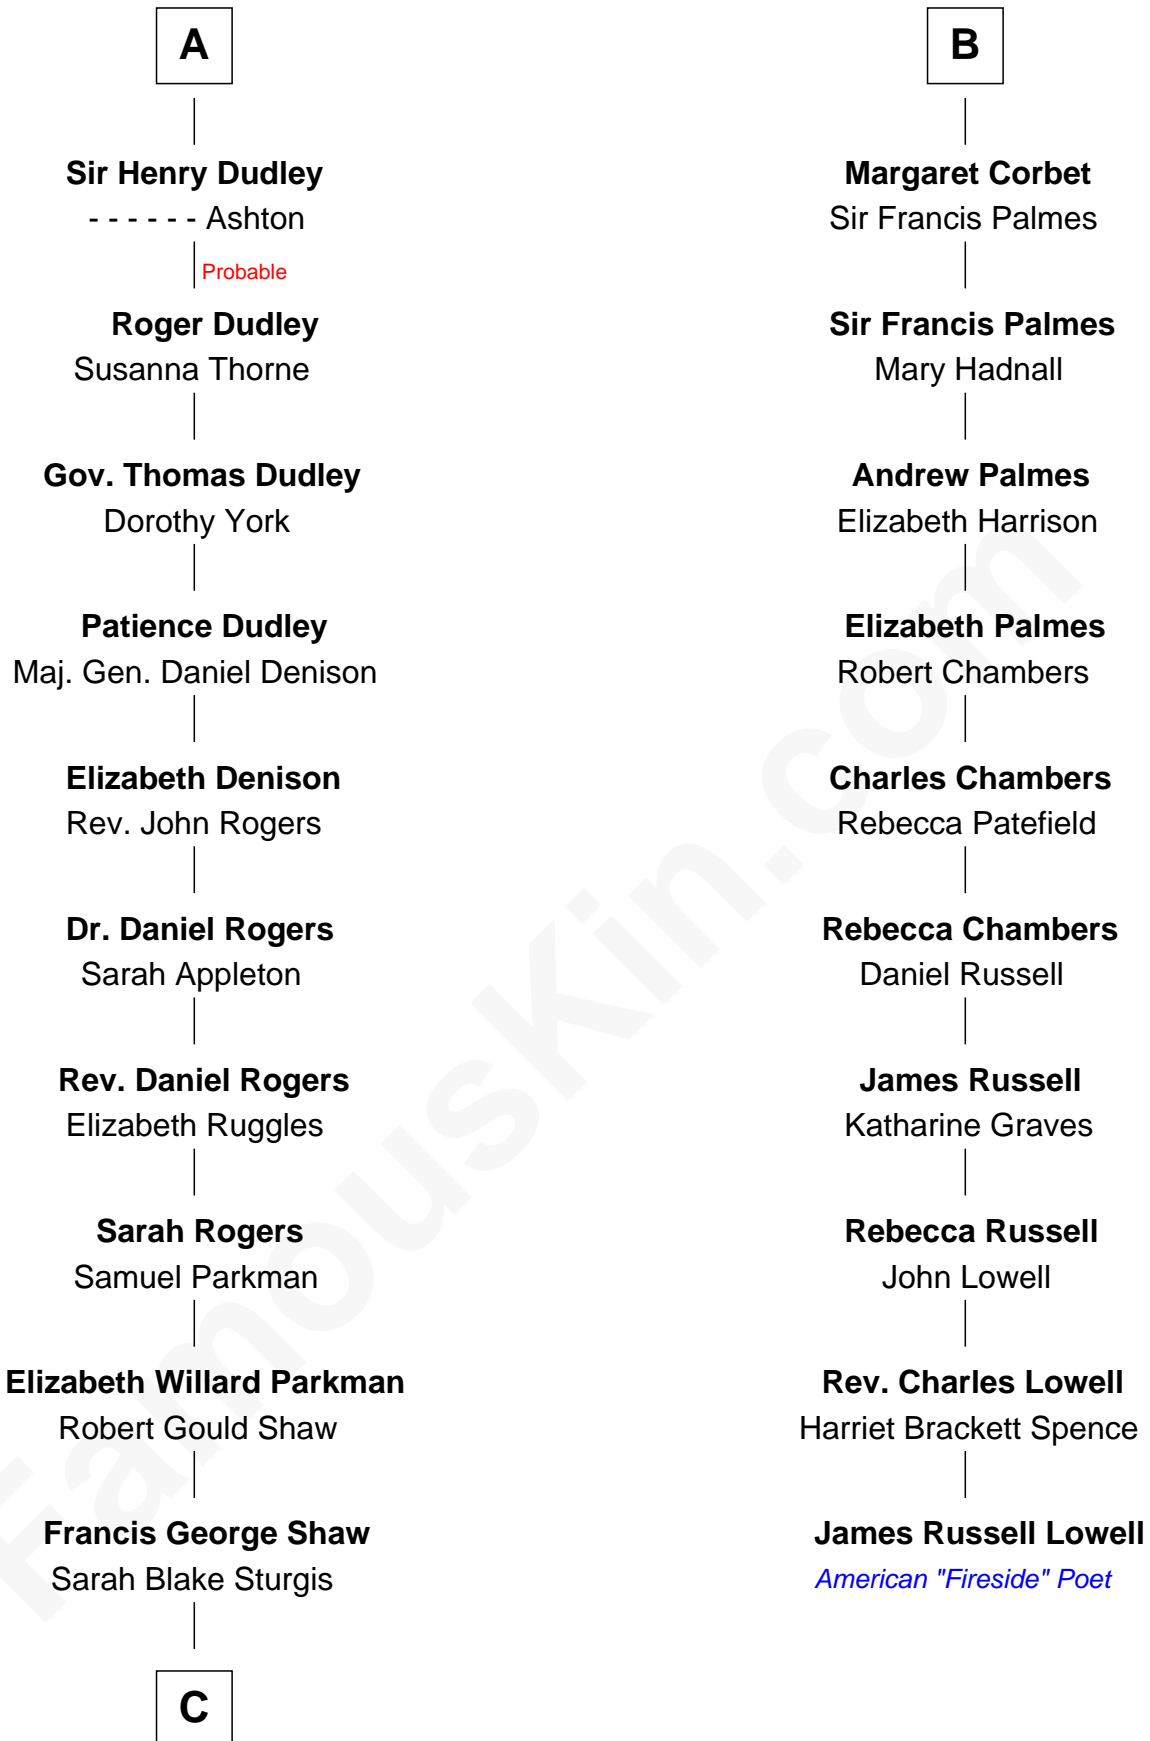

FamousKin.com

Relationship Chart of

Kyra Sedgwick

TV and Movie Actress

16th cousin 5 times removed of

James Russell Lowell

American "Fireside" Poet

C

—
Susanna Shaw
Robert Bowne Minturn

—
Sarah May Minturn
Henry Dwight Sedgwick

—
Robert Minturn Sedgwick
Helen Peabody

—
Henry Dwight Sedgwick
Patricia Ann Rosenwald

—
Kyra Sedgwick
TV and Movie Actress

FamousKin.com