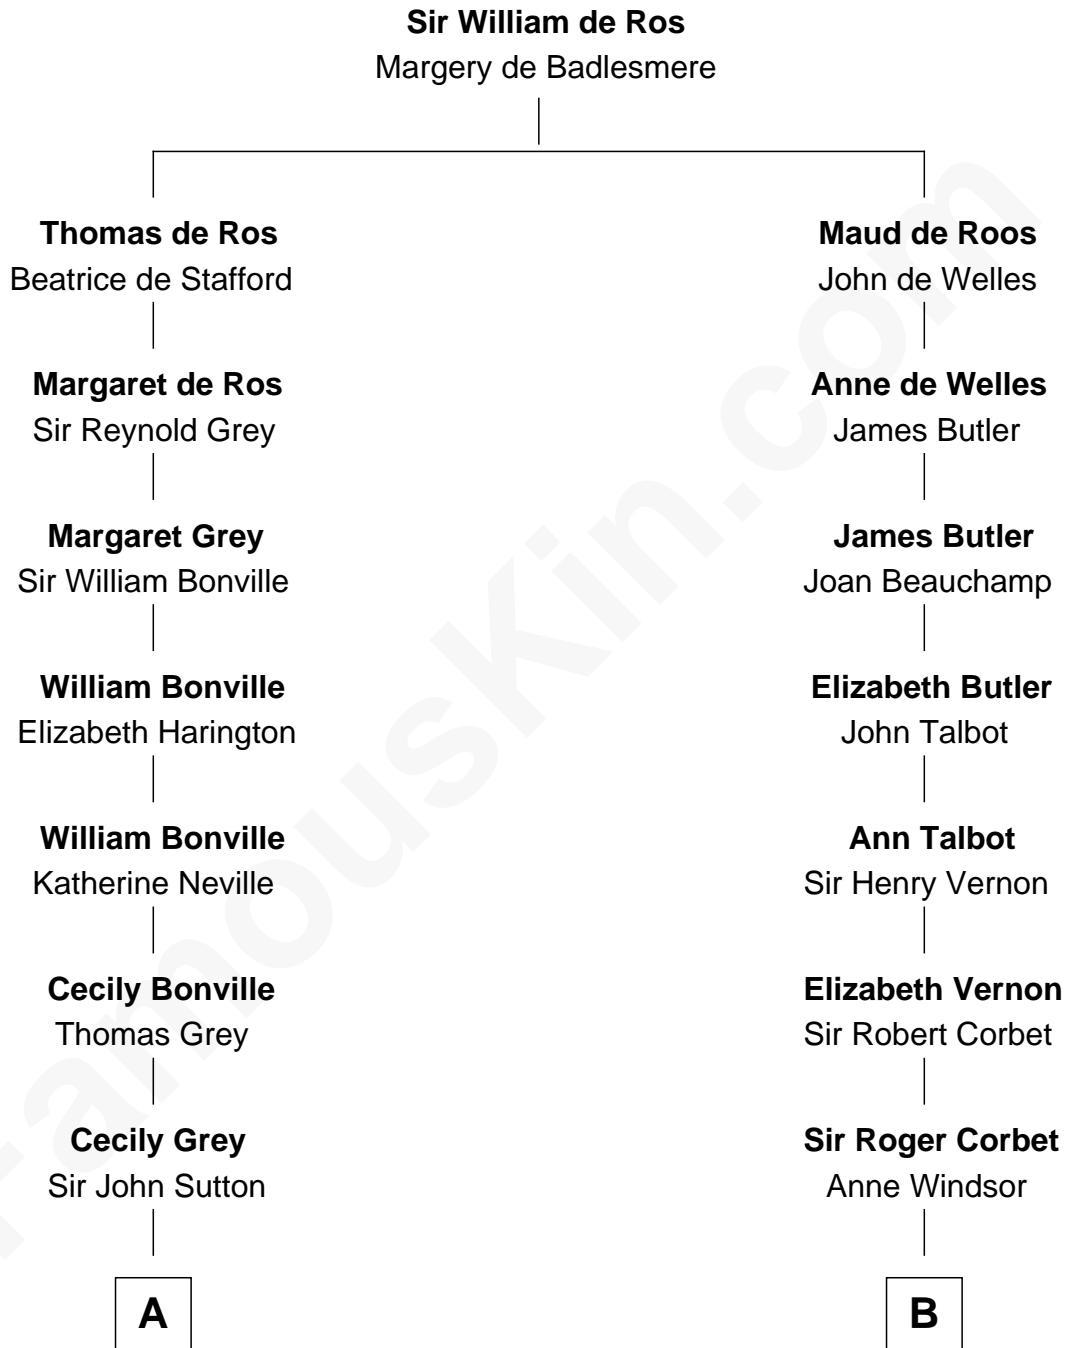

FamousKin.com

Relationship Chart of

Kyra Sedgwick

TV and Movie Actress

16th cousin 5 times removed of

James Russell Lowell

American "Fireside" Poet

C

—
Susanna Shaw
Robert Bowne Minturn

—
Sarah May Minturn
Henry Dwight Sedgwick

—
Robert Minturn Sedgwick
Helen Peabody

—
Henry Dwight Sedgwick
Patricia Ann Rosenwald

—
Kyra Sedgwick
TV and Movie Actress

FamousKin.com