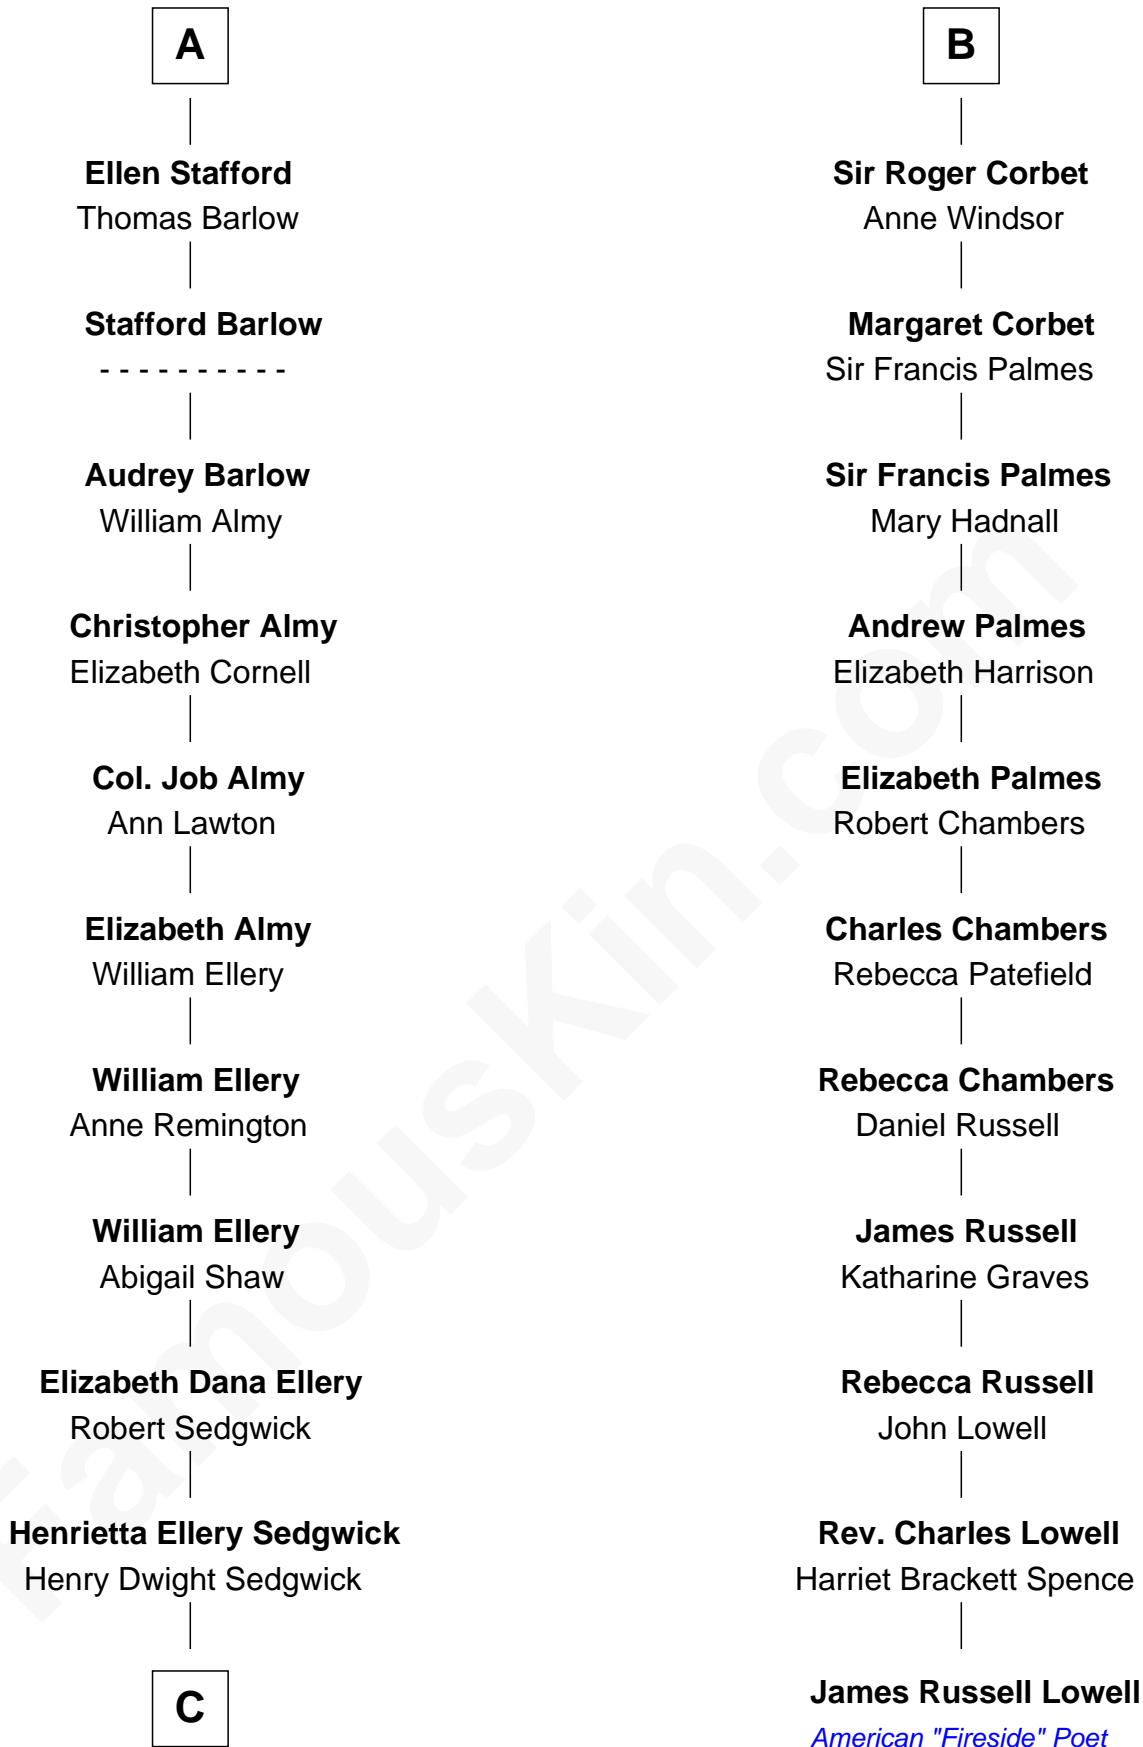

## Relationship Chart of

**Kyra Sedgwick**

*TV and Movie Actress*

17th cousin 3 times removed of

**James Russell Lowell**

*American "Fireside" Poet*

**C**

Henry Dwight Sedgwick

Sarah May Minturn

Robert Minturn Sedgwick

Helen Peabody

Henry Dwight Sedgwick

Patricia Ann Rosenwald

**Kyra Sedgwick**

*TV and Movie Actress*