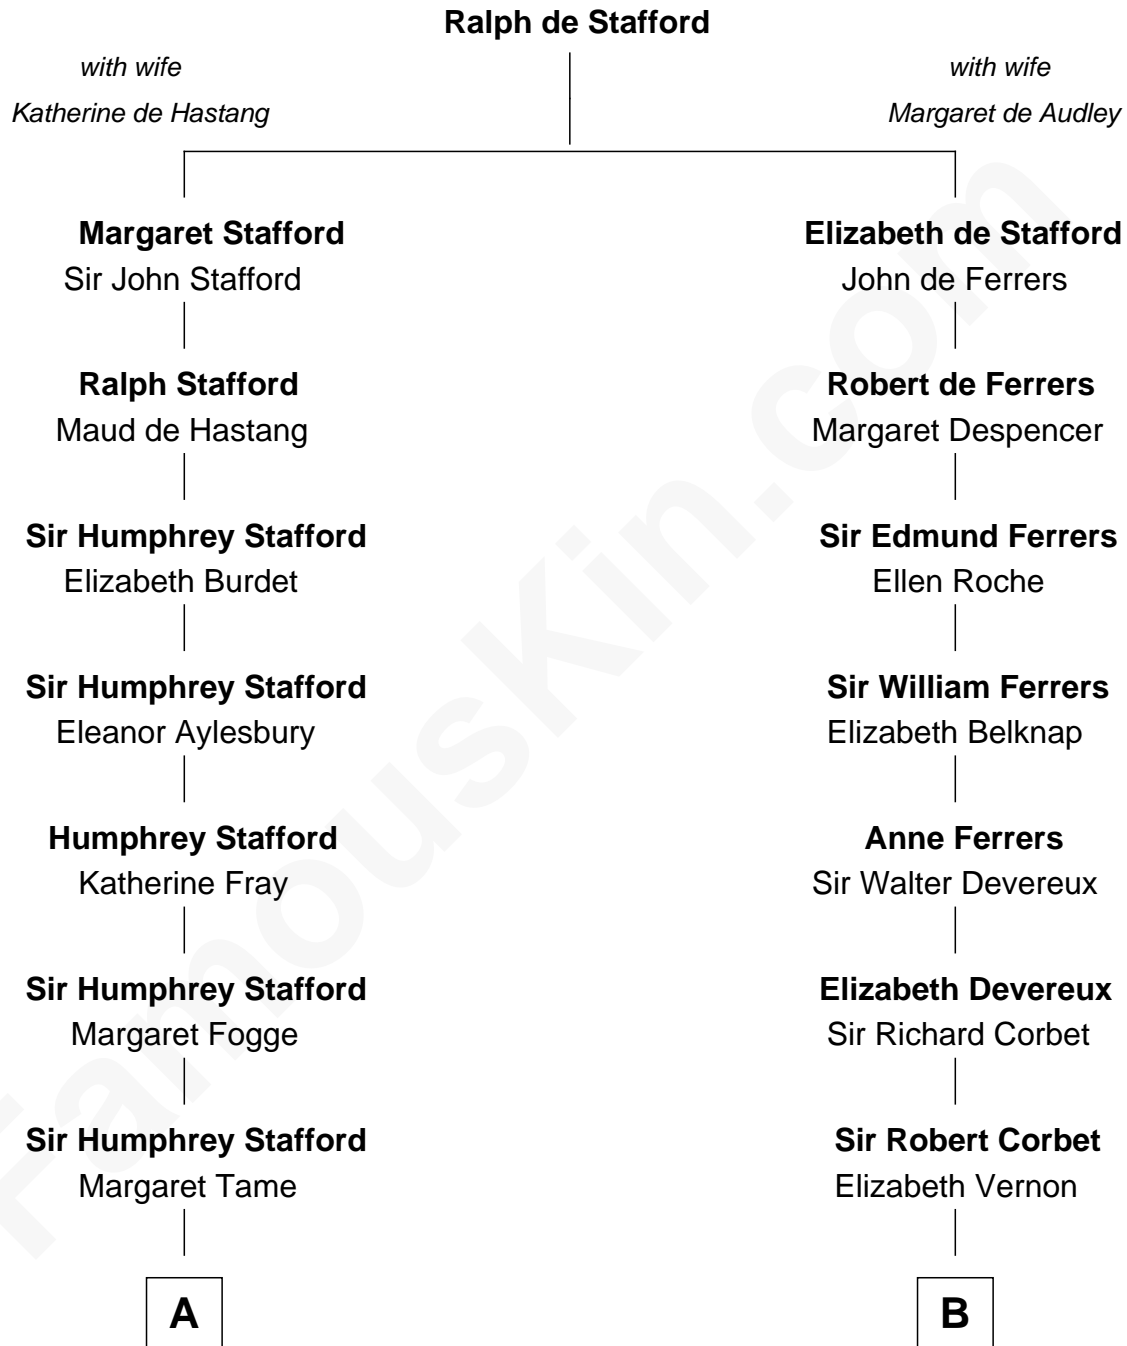

## Relationship Chart of

**Kyra Sedgwick**

*TV and Movie Actress*

17th cousin 3 times removed of

**James Russell Lowell**

*American "Fireside" Poet*

**C**

Henry Dwight Sedgwick