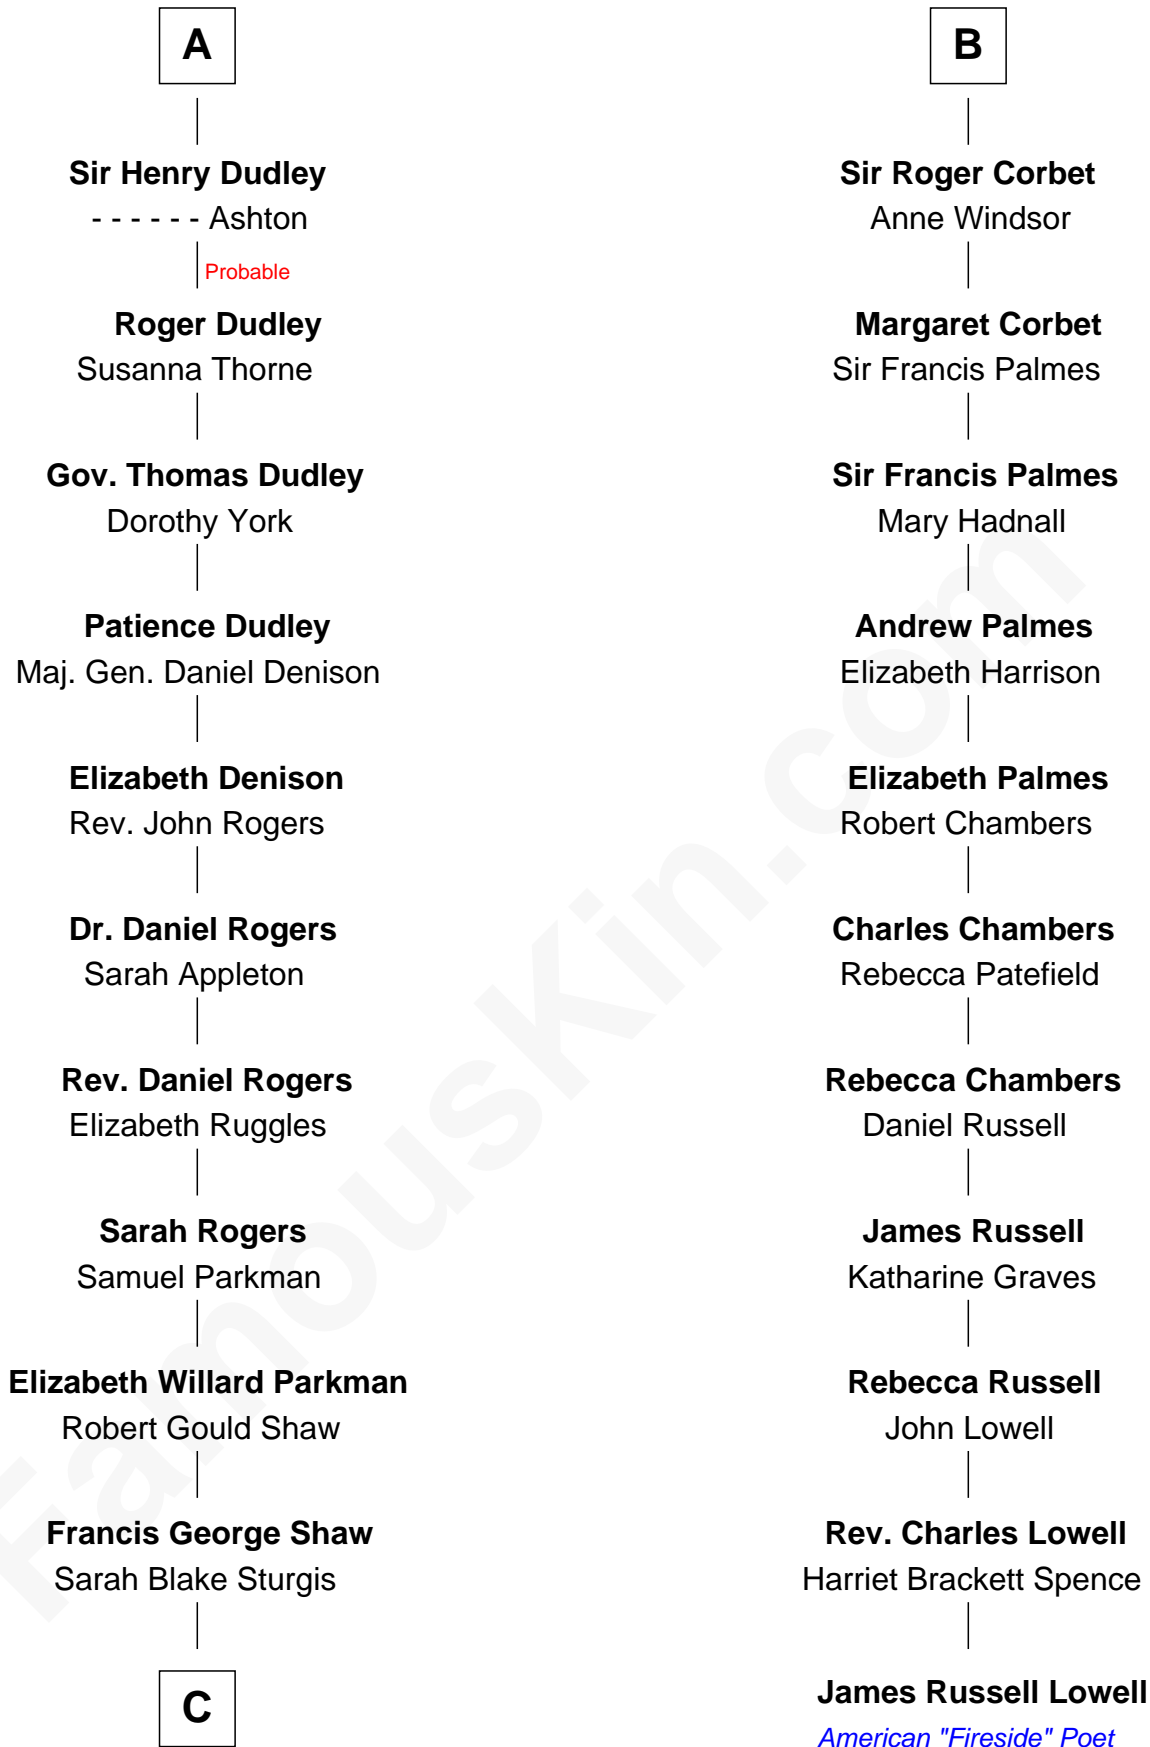

FamousKin.com

Relationship Chart of

Kyra Sedgwick

TV and Movie Actress

17th cousin 4 times removed of

James Russell Lowell

American "Fireside" Poet

Margaret de Audley

Elizabeth Harington

William Bonville

Katherine Neville

Cecily Bonville

Thomas Grey

Cecily Grey

Sir John Sutton

A

Anne Ferrers

Sir Walter Devereux

Elizabeth Devereux

Sir Richard Corbet

Sir Robert Corbet

Elizabeth Vernon

B

C

—
Susanna Shaw
Robert Bowne Minturn

—
Sarah May Minturn
Henry Dwight Sedgwick

—
Robert Minturn Sedgwick
Helen Peabody

—
Henry Dwight Sedgwick
Patricia Ann Rosenwald

—
Kyra Sedgwick
TV and Movie Actress