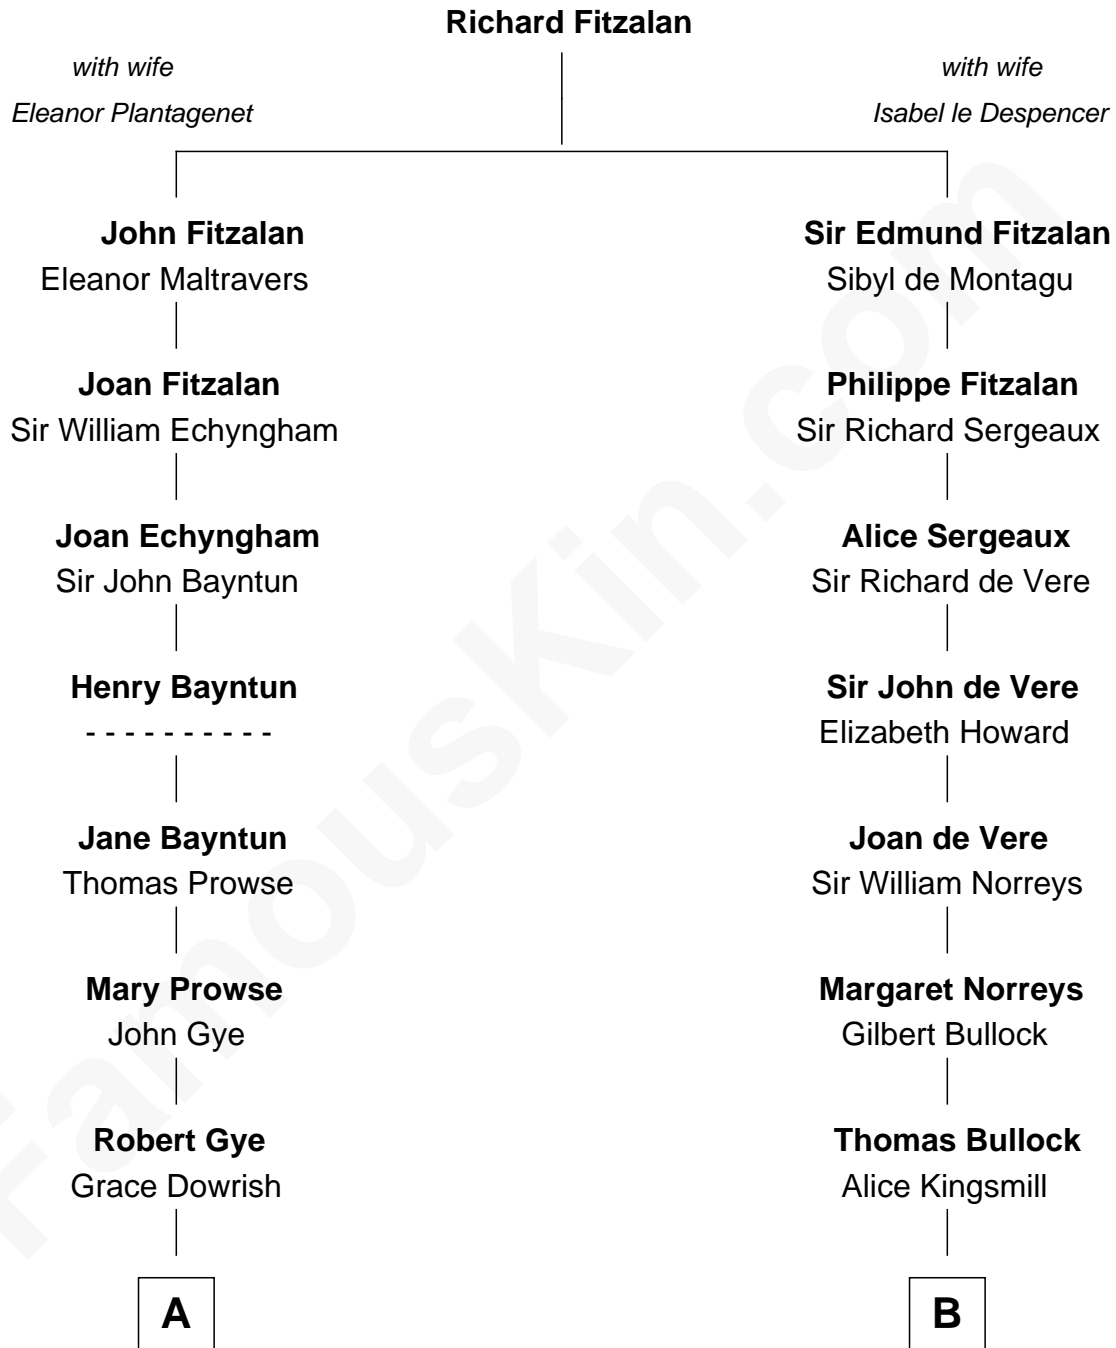

FamousKin.com Relationship Chart of

Kyra Sedgwick

TV and Movie Actress

16th cousin 2 times removed of

James Russell Lowell

American "Fireside" Poet

C

Henry Dwight Sedgwick

Patricia Ann Rosenwald

Kyra Sedgwick

TV and Movie Actress

FamousKin.com