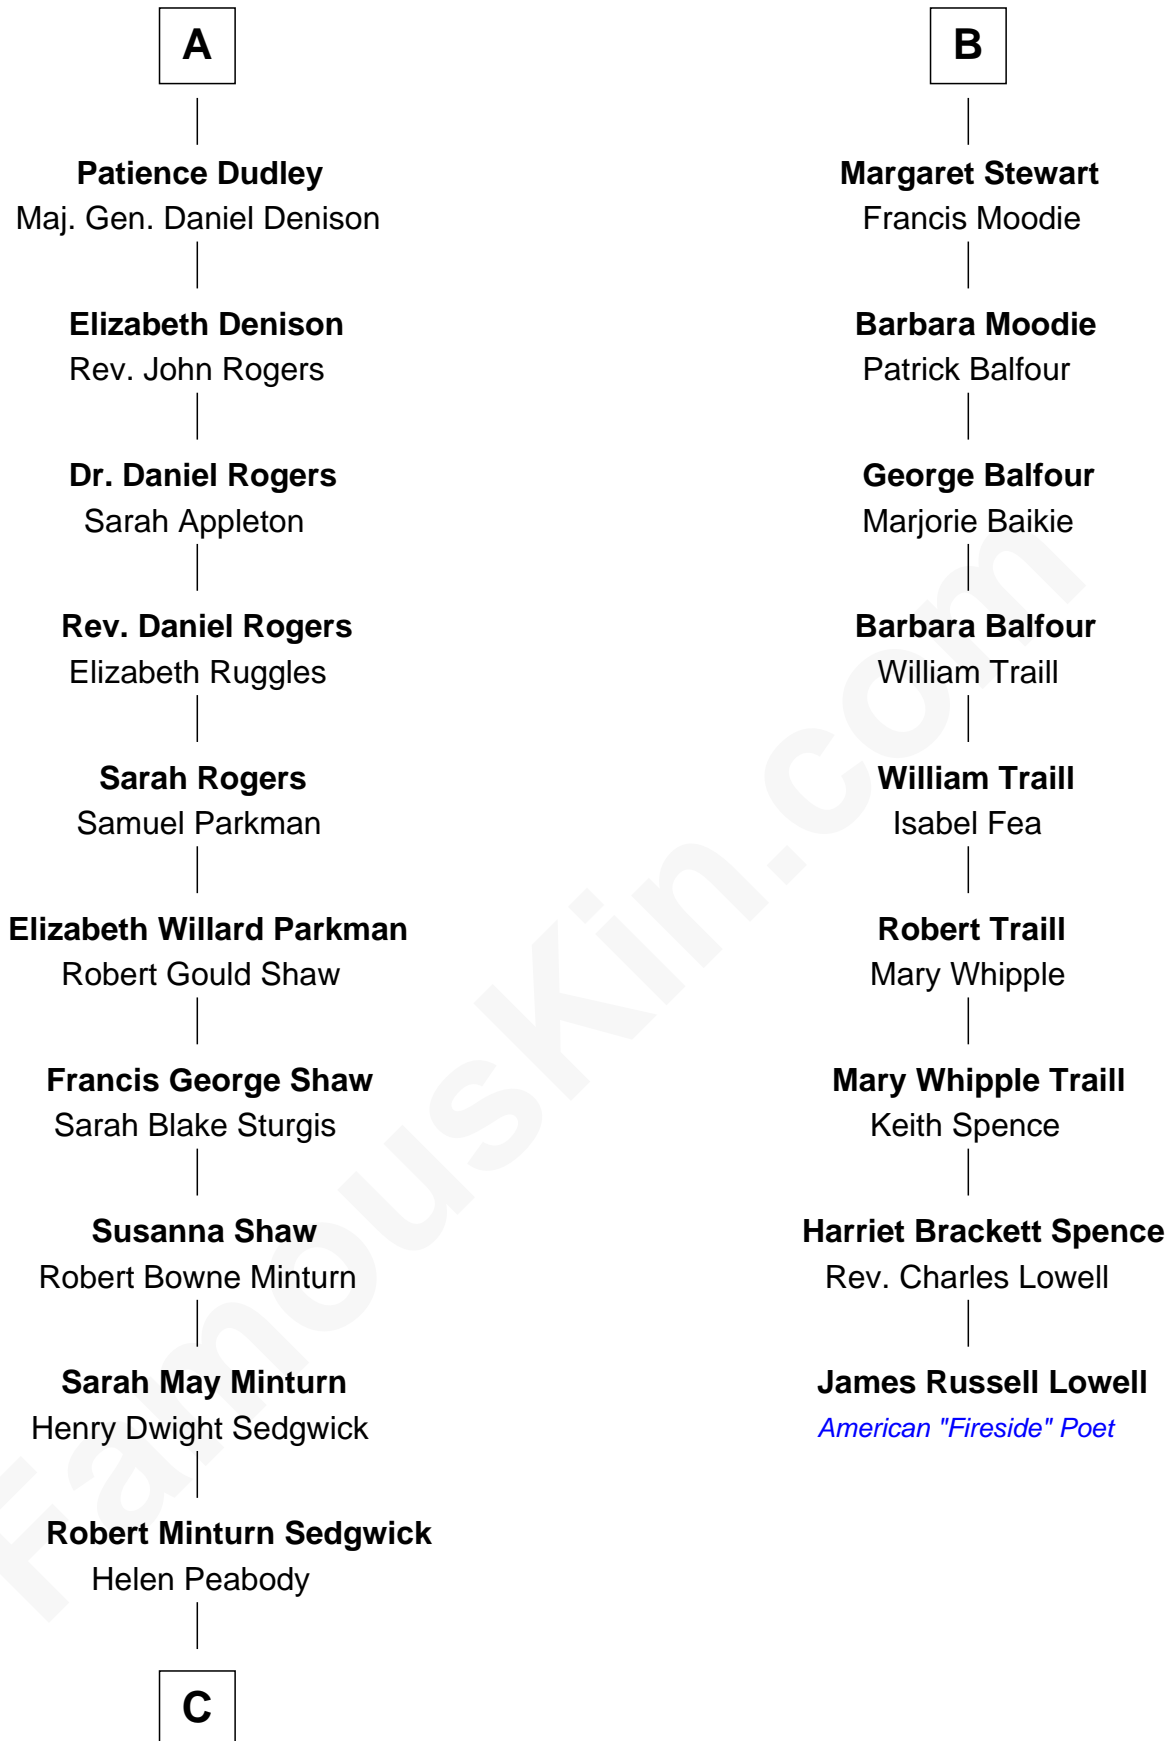

FamousKin.com

Relationship Chart of

Kyra Sedgwick

TV and Movie Actress

15th cousin 3 times removed of

James Russell Lowell

American "Fireside" Poet

C

Henry Dwight Sedgwick

Patricia Ann Rosenwald

Kyra Sedgwick

TV and Movie Actress

FamousKin.com