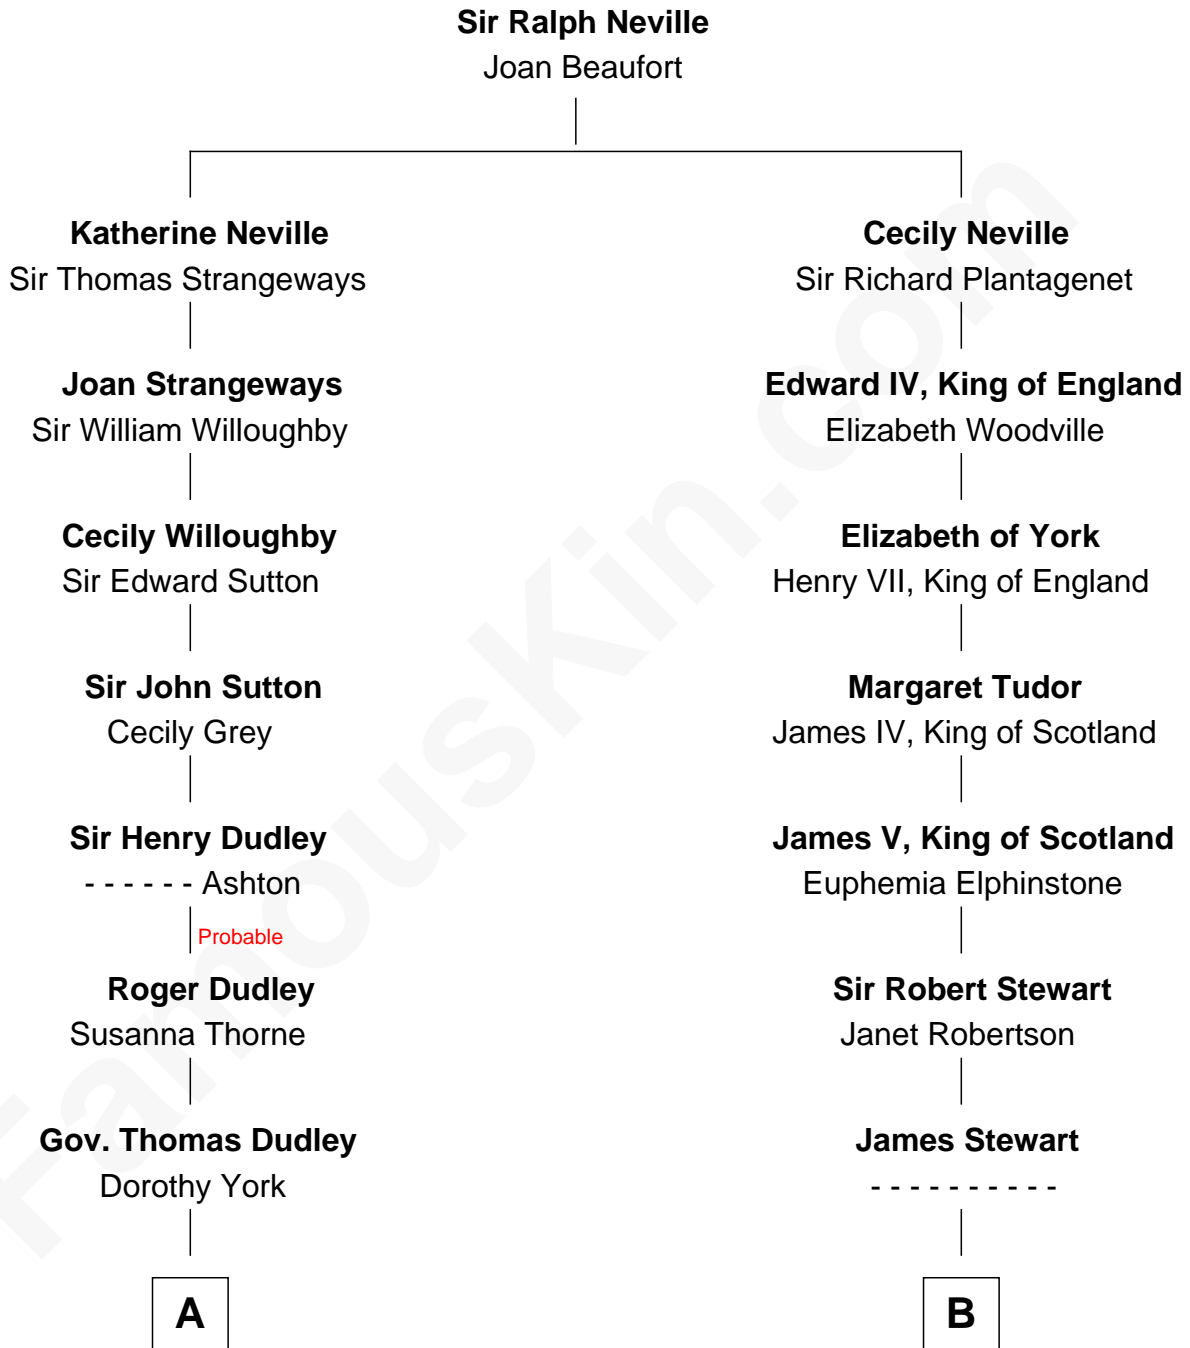

FamousKin.com

Relationship Chart of

Kyra Sedgwick

TV and Movie Actress

15th cousin 3 times removed of

James Russell Lowell

American "Fireside" Poet

C

Henry Dwight Sedgwick

Patricia Ann Rosenwald

Kyra Sedgwick

TV and Movie Actress

FamousKin.com