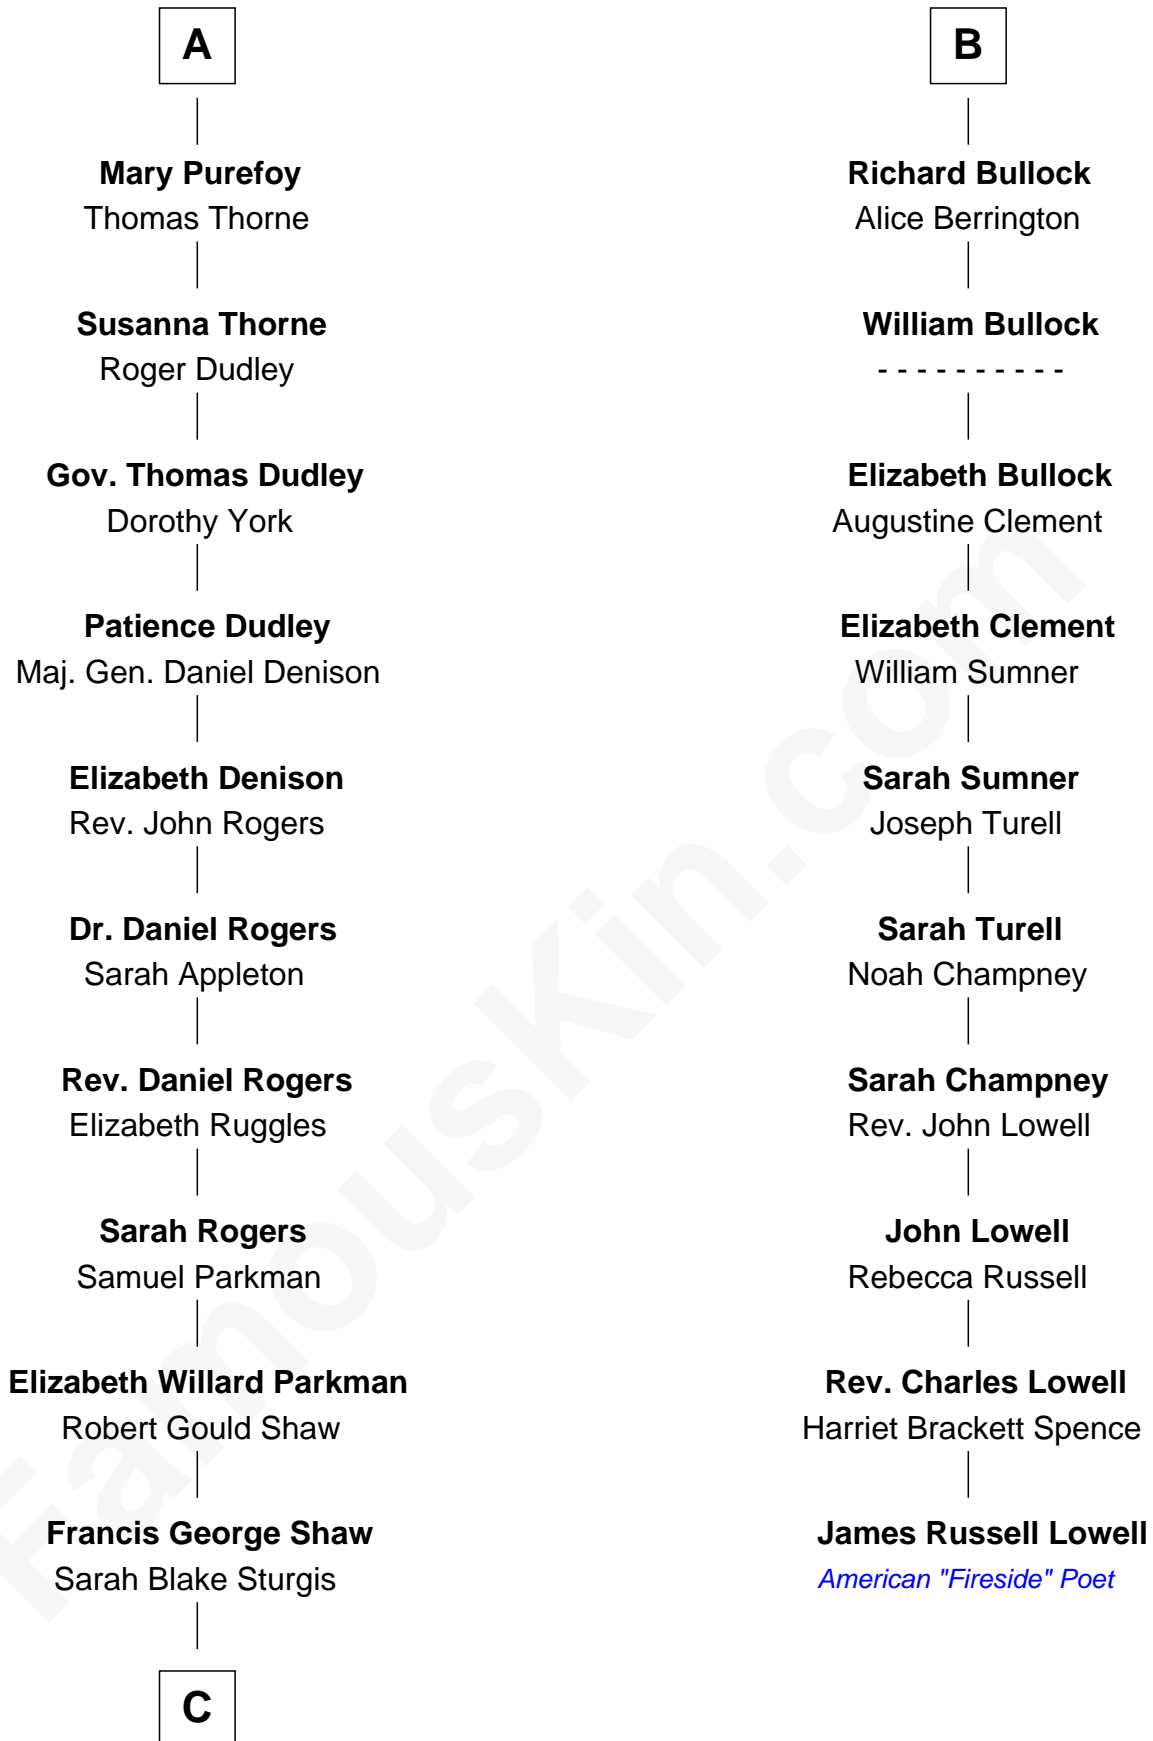

FamousKin.com

Relationship Chart of

Kyra Sedgwick

TV and Movie Actress

16th cousin 5 times removed of

James Russell Lowell

American "Fireside" Poet

Sir John Howard

Alice de Bois

Joan Howard
Sir Peter de Brewes

Beatrice Brewes
Sir Hugh Shirley

Sir Ralph Shirley
Joan Basset

Beatrice Shirley
John Brome

Isabel Brome
John Denton

Alice Denton
Nicholas Purefoy

Edward Purefoy
Anne Fettiplace

A

Sir Robert Howard
Margaret de Scales

Sir John Howard
Margaret de Plaiz

Sir John Howard
Joan Walton

Elizabeth Howard
Sir John de Vere

Joan de Vere
Sir William Norreys

Margaret Norreys
Gilbert Bullock

Thomas Bullock
Alice Kingsmill

B

C

—
Susanna Shaw
Robert Bowne Minturn

—
Sarah May Minturn
Henry Dwight Sedgwick

—
Robert Minturn Sedgwick
Helen Peabody

—
Henry Dwight Sedgwick
Patricia Ann Rosenwald

—
Kyra Sedgwick
TV and Movie Actress

FamousKin.com