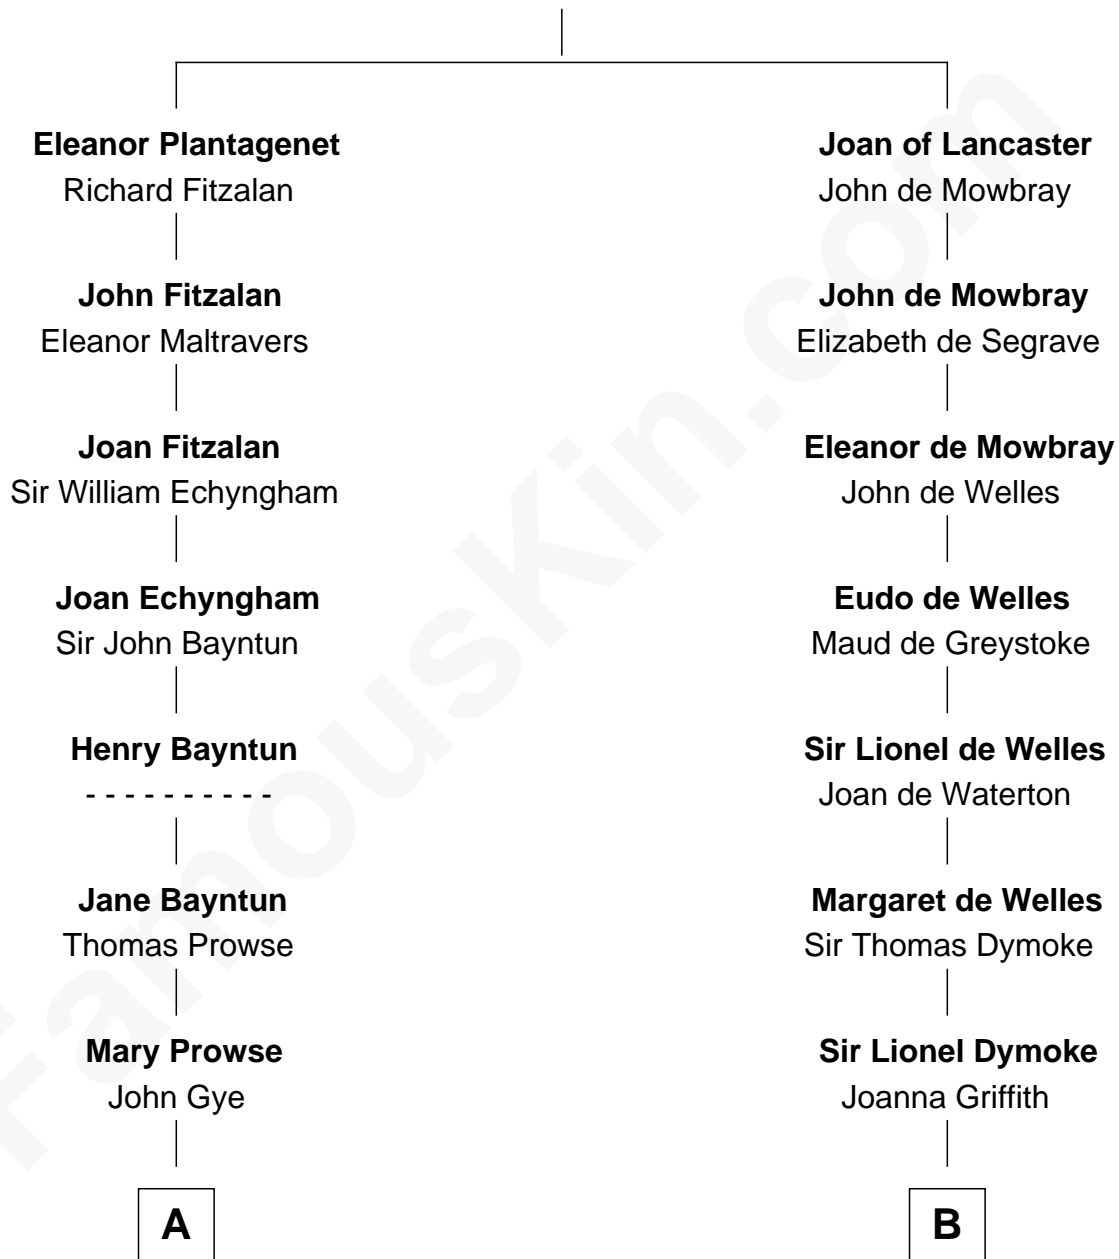

FamousKin.com Relationship Chart of

Kyra Sedgwick

TV and Movie Actress

17th cousin 2 times removed of

Ichabod Goodwin

27th Governor of New Hampshire

Henry Plantagenet

Maud de Chaworth

C

Helen Peabody
Robert Minturn Sedgwick

Henry Dwight Sedgwick
Patricia Ann Rosenwald

Kyra Sedgwick
TV and Movie Actress

FamousKin.com