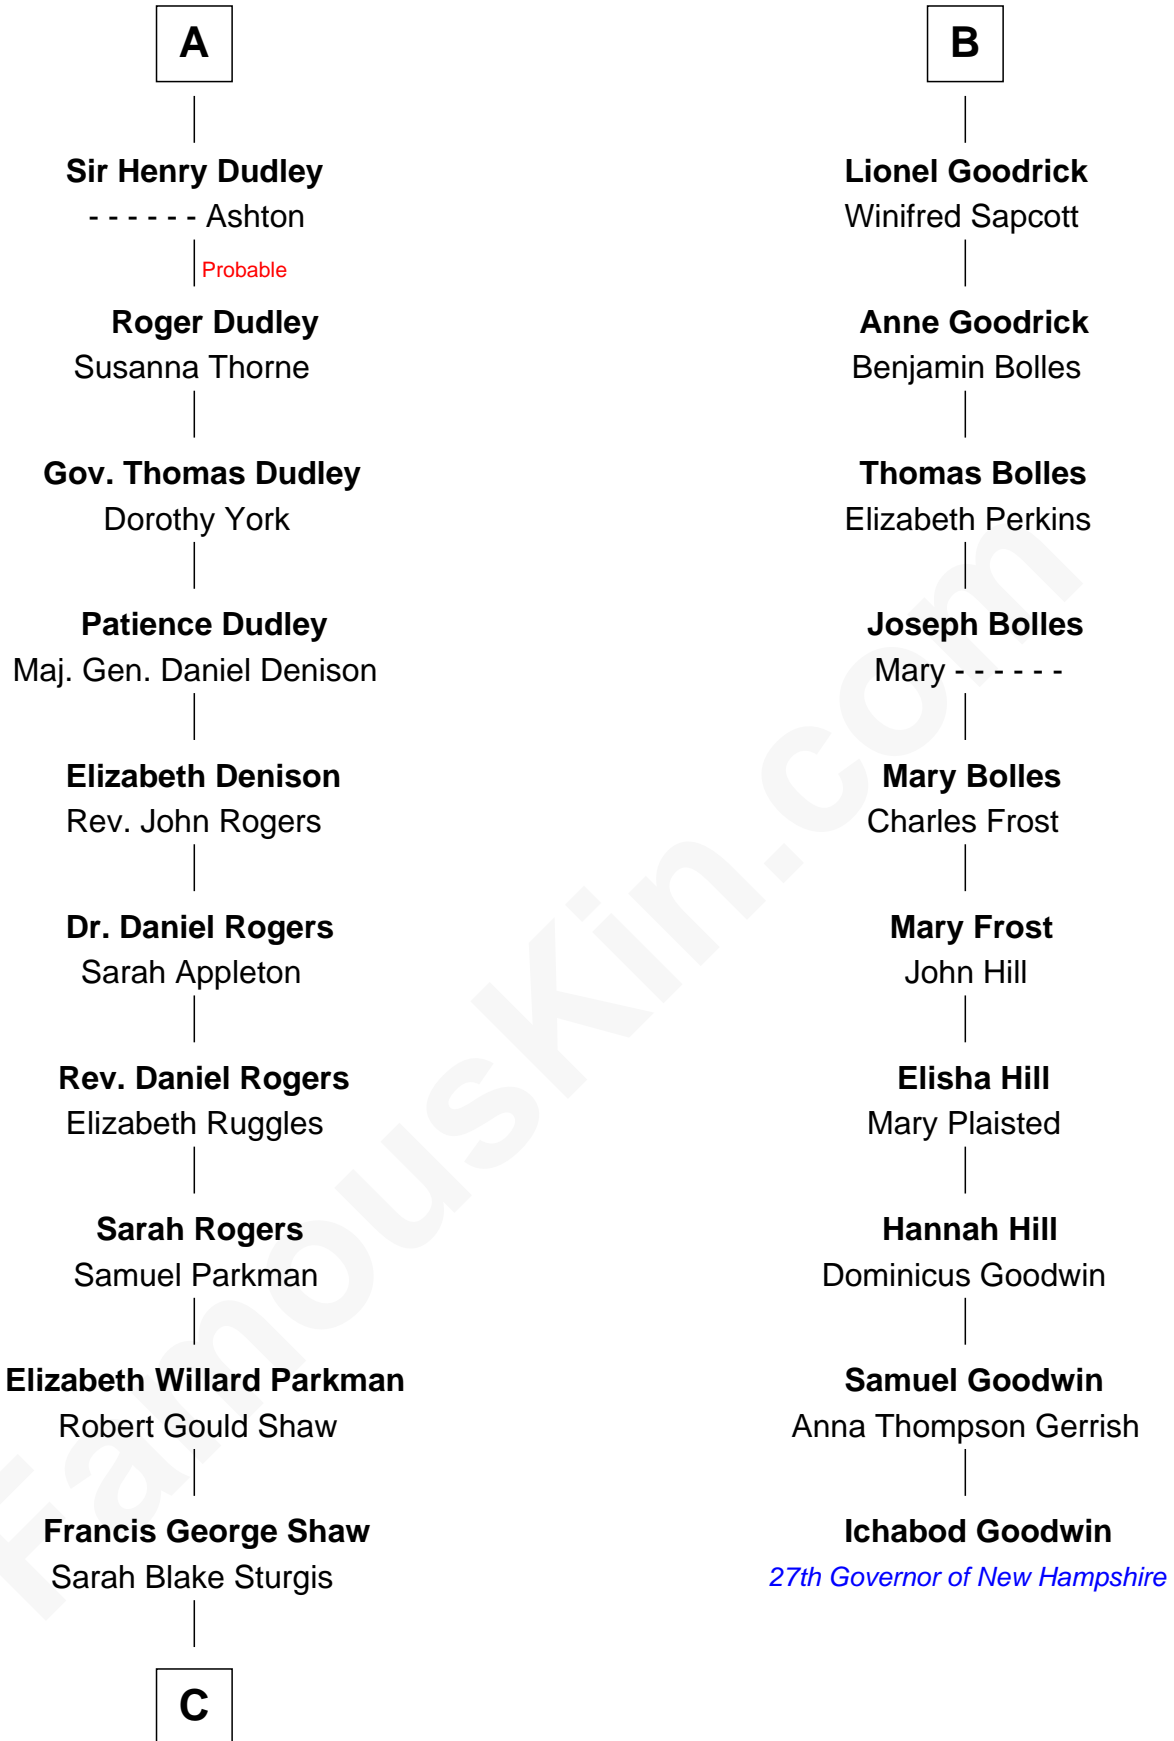

FamousKin.com Relationship Chart of

Kyra Sedgwick

TV and Movie Actress

16th cousin 5 times removed of

Ichabod Goodwin

27th Governor of New Hampshire

Sir William de Ros
Margery de Badlesmere

Thomas de Ros
Beatrice de Stafford

Margaret de Ros
Sir Reynold Grey

Margaret Grey
Sir William Bonville

William Bonville
Elizabeth Harington

William Bonville
Katherine Neville

Cecily Bonville
Thomas Grey

Cecily Grey
Sir John Sutton

A

Maud de Roos
John de Welles

John de Welles
Eleanor de Mowbray

Eudo de Welles
Maud de Greystoke

Sir Lionel de Welles
Joan de Waterton

Margaret de Welles
Sir Thomas Dymoke

Sir Lionel Dymoke
Joanna Griffith

Anne Dymoke
John Goodrick

B

C

—
Susanna Shaw
Robert Bowne Minturn

—
Sarah May Minturn
Henry Dwight Sedgwick

—
Robert Minturn Sedgwick
Helen Peabody

—
Henry Dwight Sedgwick
Patricia Ann Rosenwald

—
Kyra Sedgwick
TV and Movie Actress

FamousKin.com