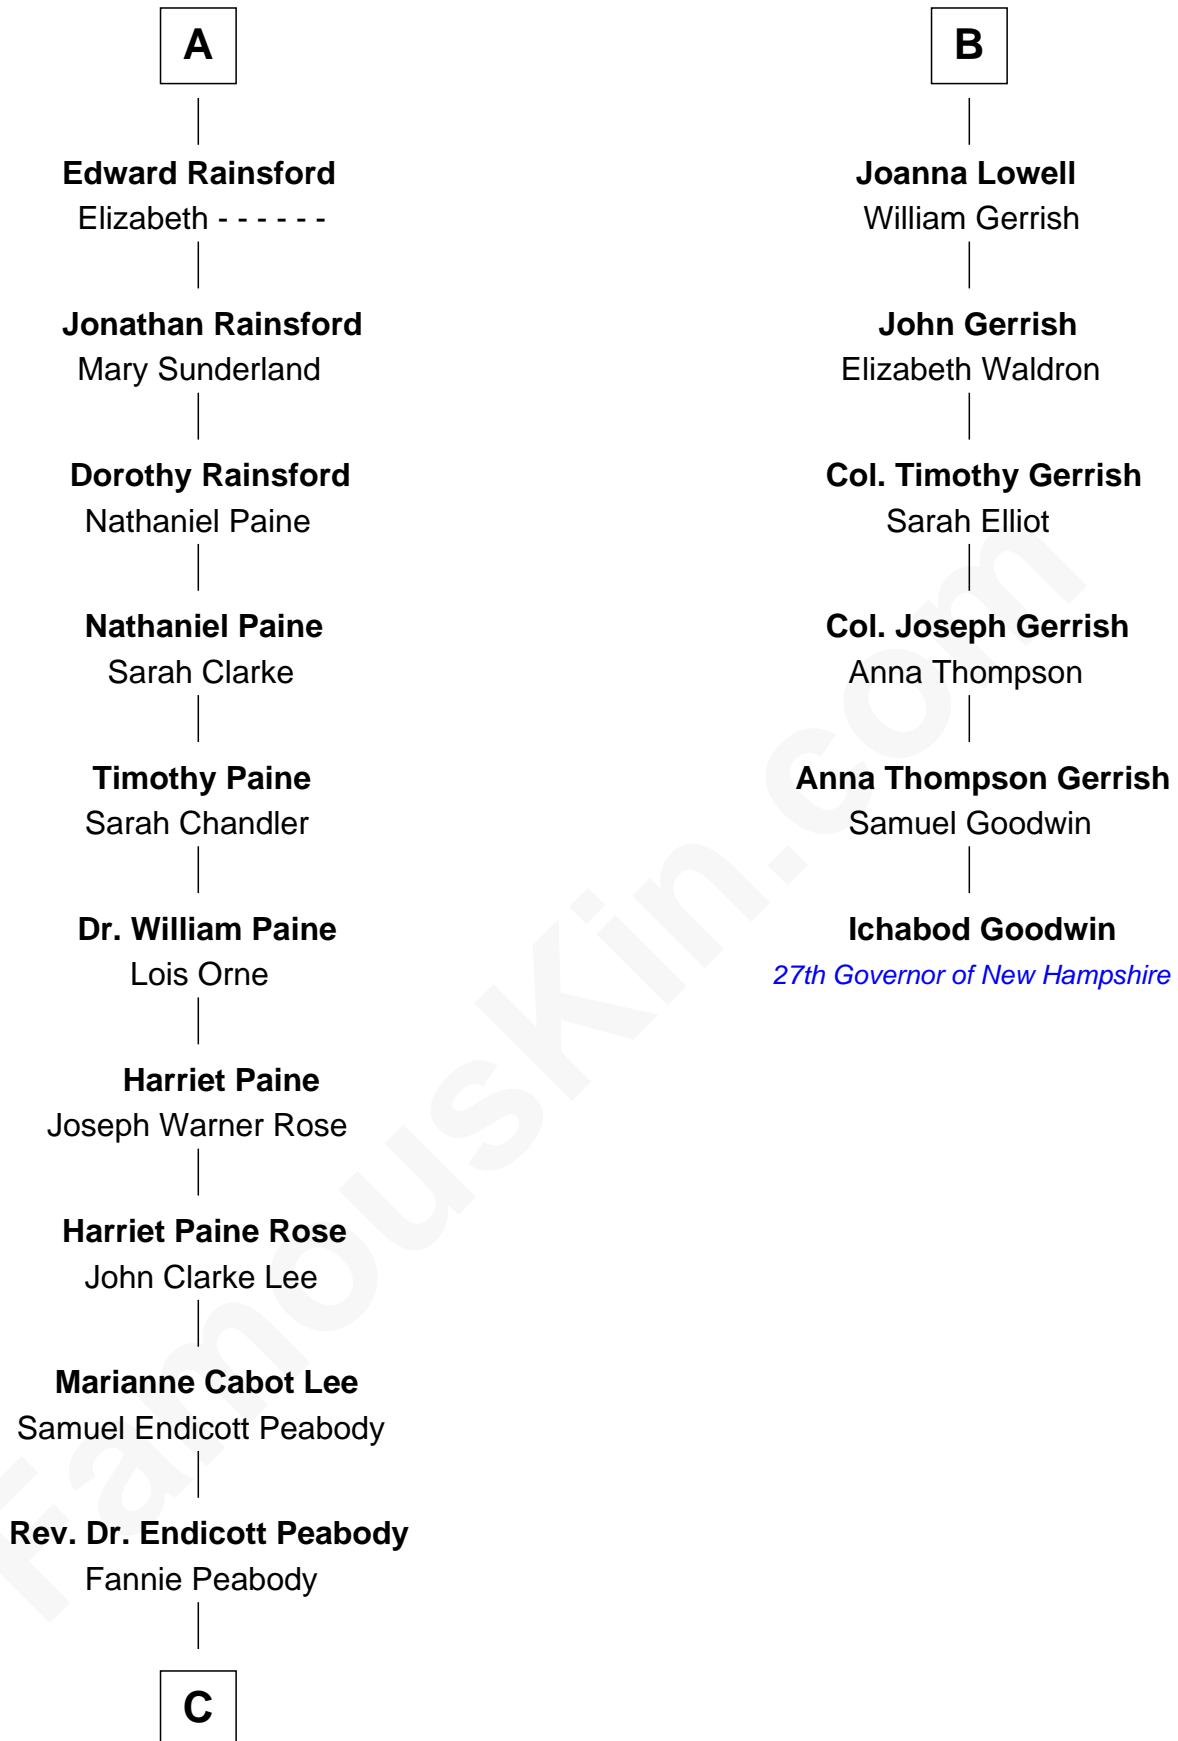

# FamousKin.com Relationship Chart of

**Kyra Sedgwick**

*TV and Movie Actress*

12th cousin 7 times removed of

**Ichabod Goodwin**

*27th Governor of New Hampshire*

**Sir Walter Hungerford**

Katherine Peverell

**C**

**Helen Peabody**  
Robert Minturn Sedgwick

**Henry Dwight Sedgwick**  
Patricia Ann Rosenwald

**Kyra Sedgwick**  
*TV and Movie Actress*

FamousKin.com