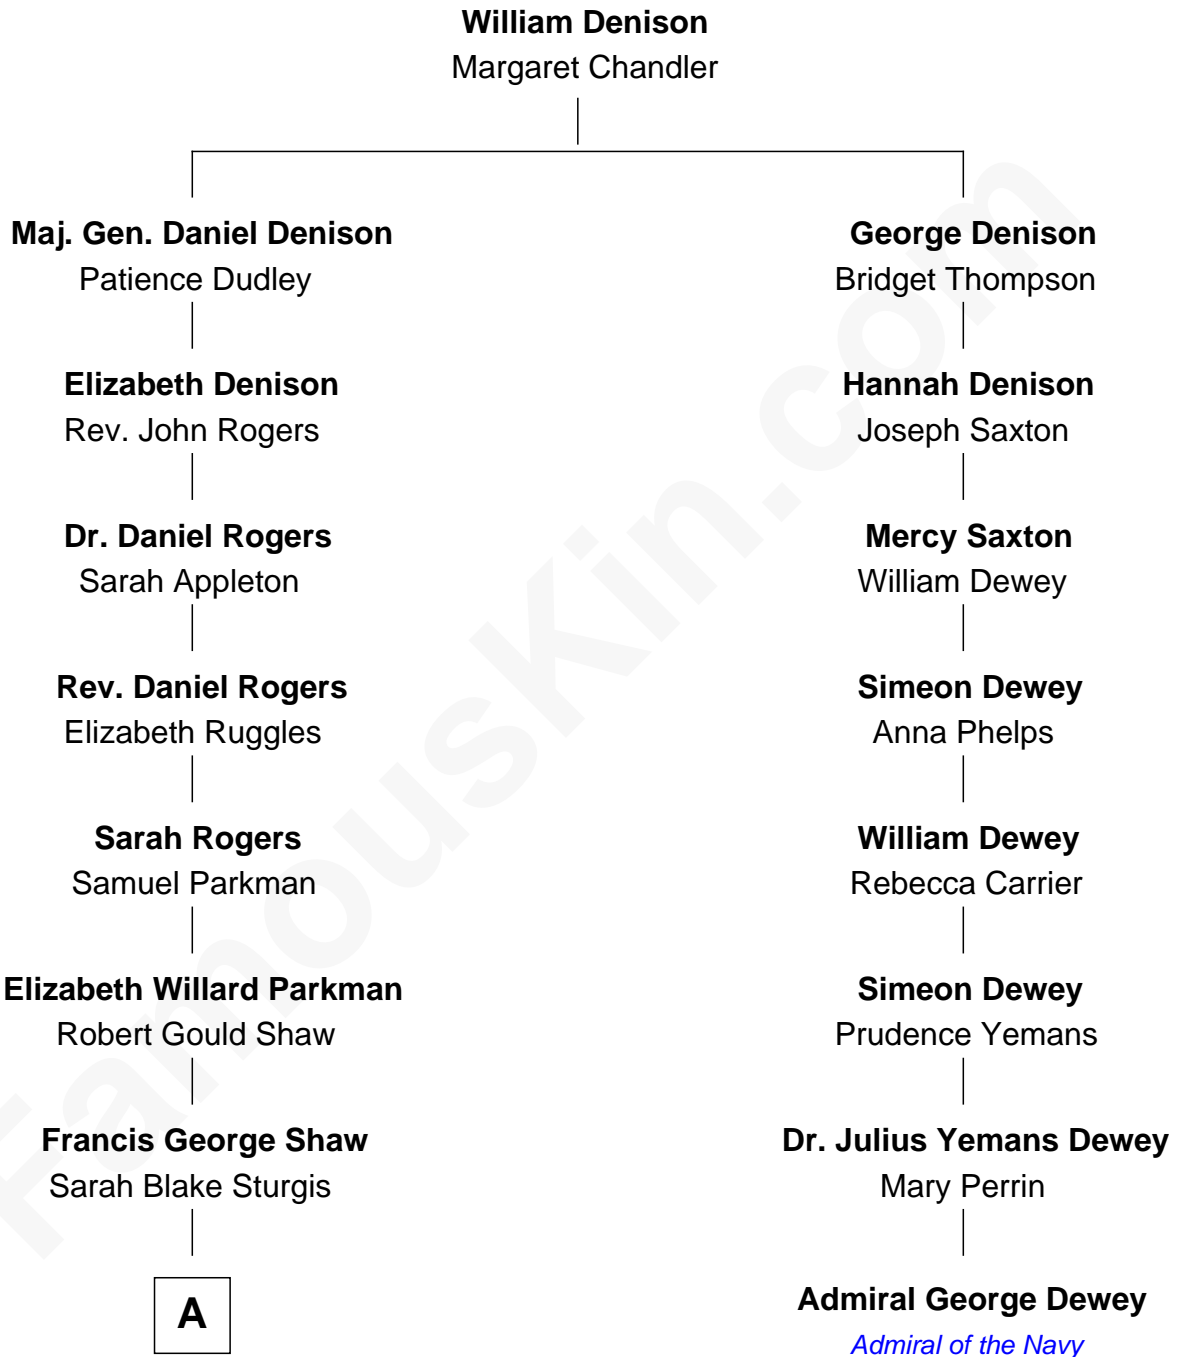

# FamousKin.com Relationship Chart of

**Kyra Sedgwick**

*TV and Movie Actress*

7th cousin 4 times removed of

**Admiral George Dewey**

*Admiral of the Navy*

**A**

—  
**Susanna Shaw**  
Robert Bowne Minturn

—  
**Sarah May Minturn**  
Henry Dwight Sedgwick

—  
**Robert Minturn Sedgwick**  
Helen Peabody

—  
**Henry Dwight Sedgwick**  
Patricia Ann Rosenwald

—  
**Kyra Sedgwick**  
*TV and Movie Actress*