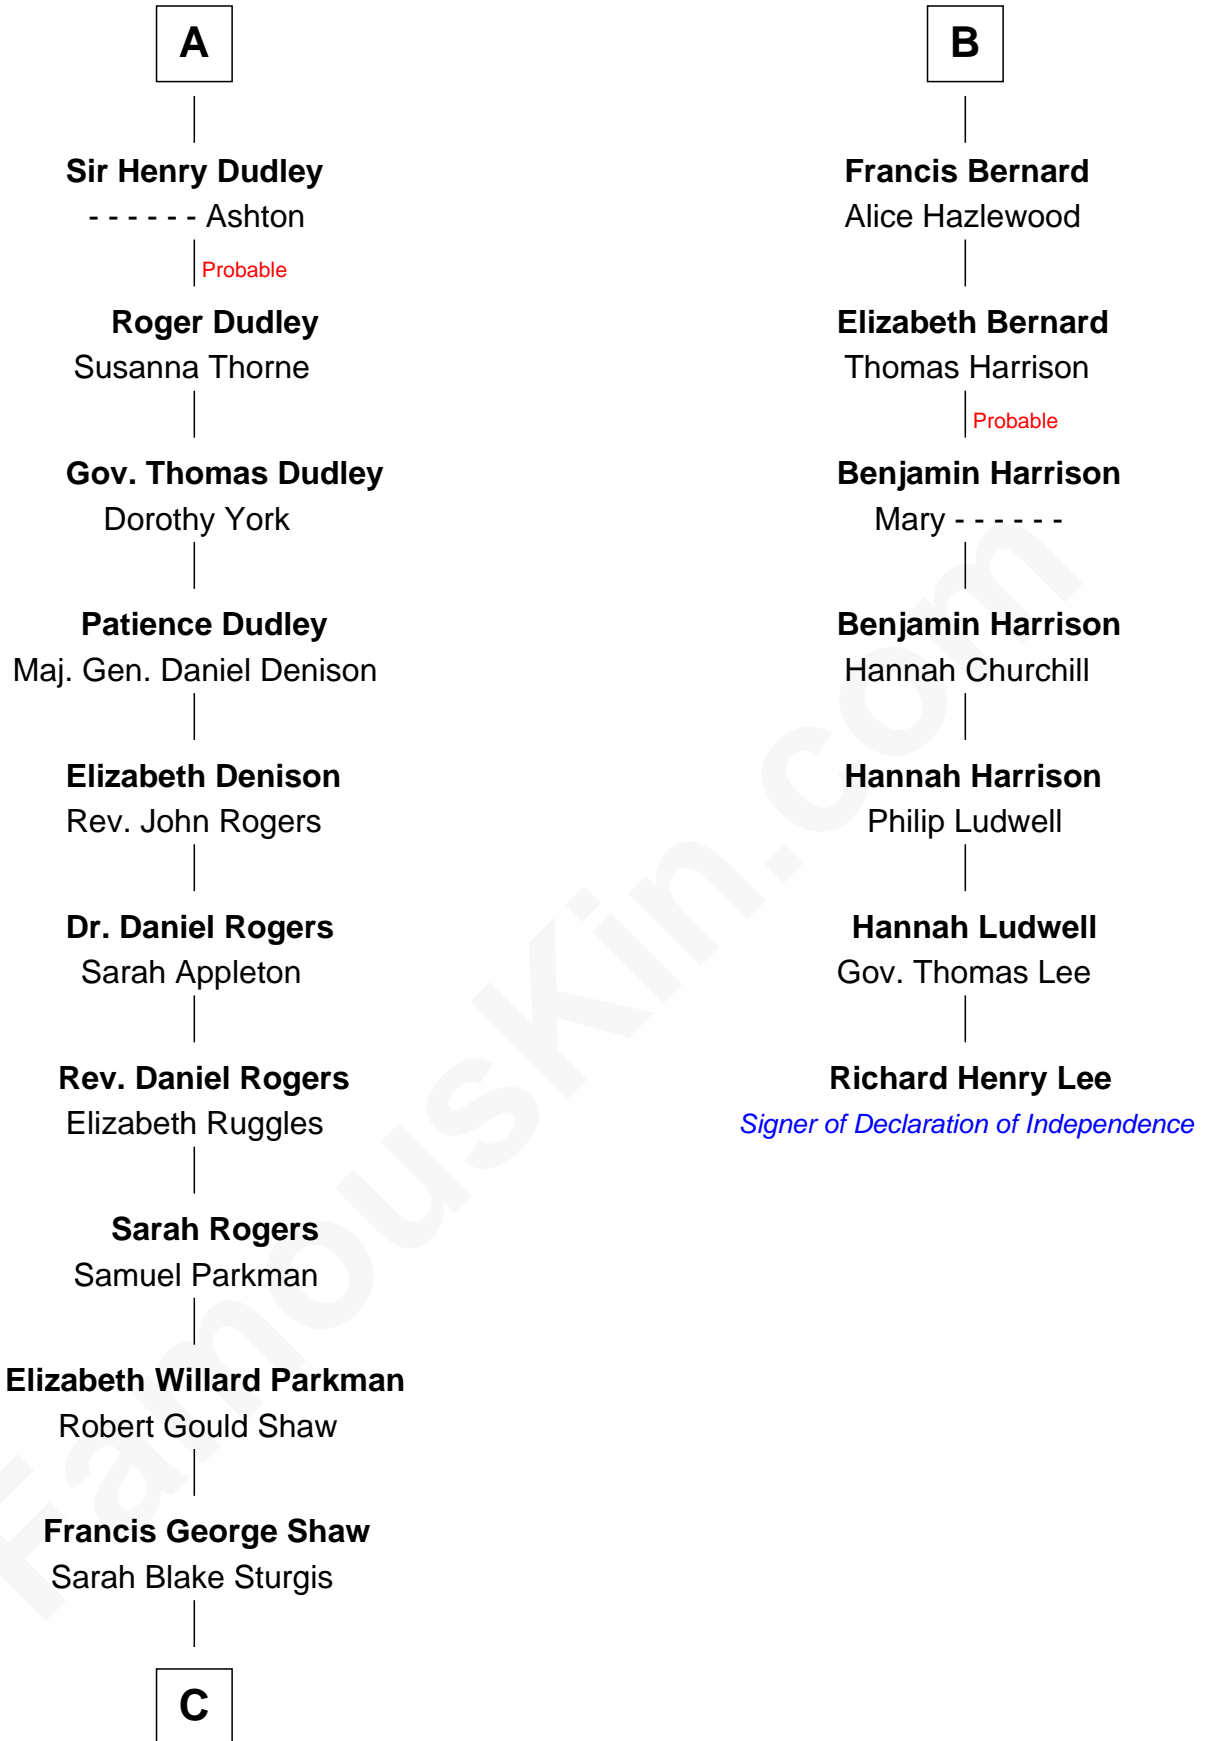

FamousKin.com Relationship Chart of

Kyra Sedgwick

TV and Movie Actress

13th cousin 8 times removed of

Richard Henry Lee

Signer of the Declaration of Independence

Sir William de Ros
Margery de Badlesmere

Thomas de Ros
Beatrice de Stafford

Maud de Roos
John de Welles

Margaret de Ros
Sir Reynold Grey

Margery de Welles
Stephen le Scrope

Margaret Grey
Sir William Bonville

John le Scrope
Elizabeth Chaworth

William Bonville
Elizabeth Harington

Elizabeth le Scrope
Sir Henry le Scrope

William Bonville
Katherine Neville

Margaret Scrope
John Bernard

Cecily Bonville
Thomas Grey

John Bernard
Margaret Daundelyn

Cecily Grey
Sir John Sutton

John Bernard
Cecily Muscote

A

B