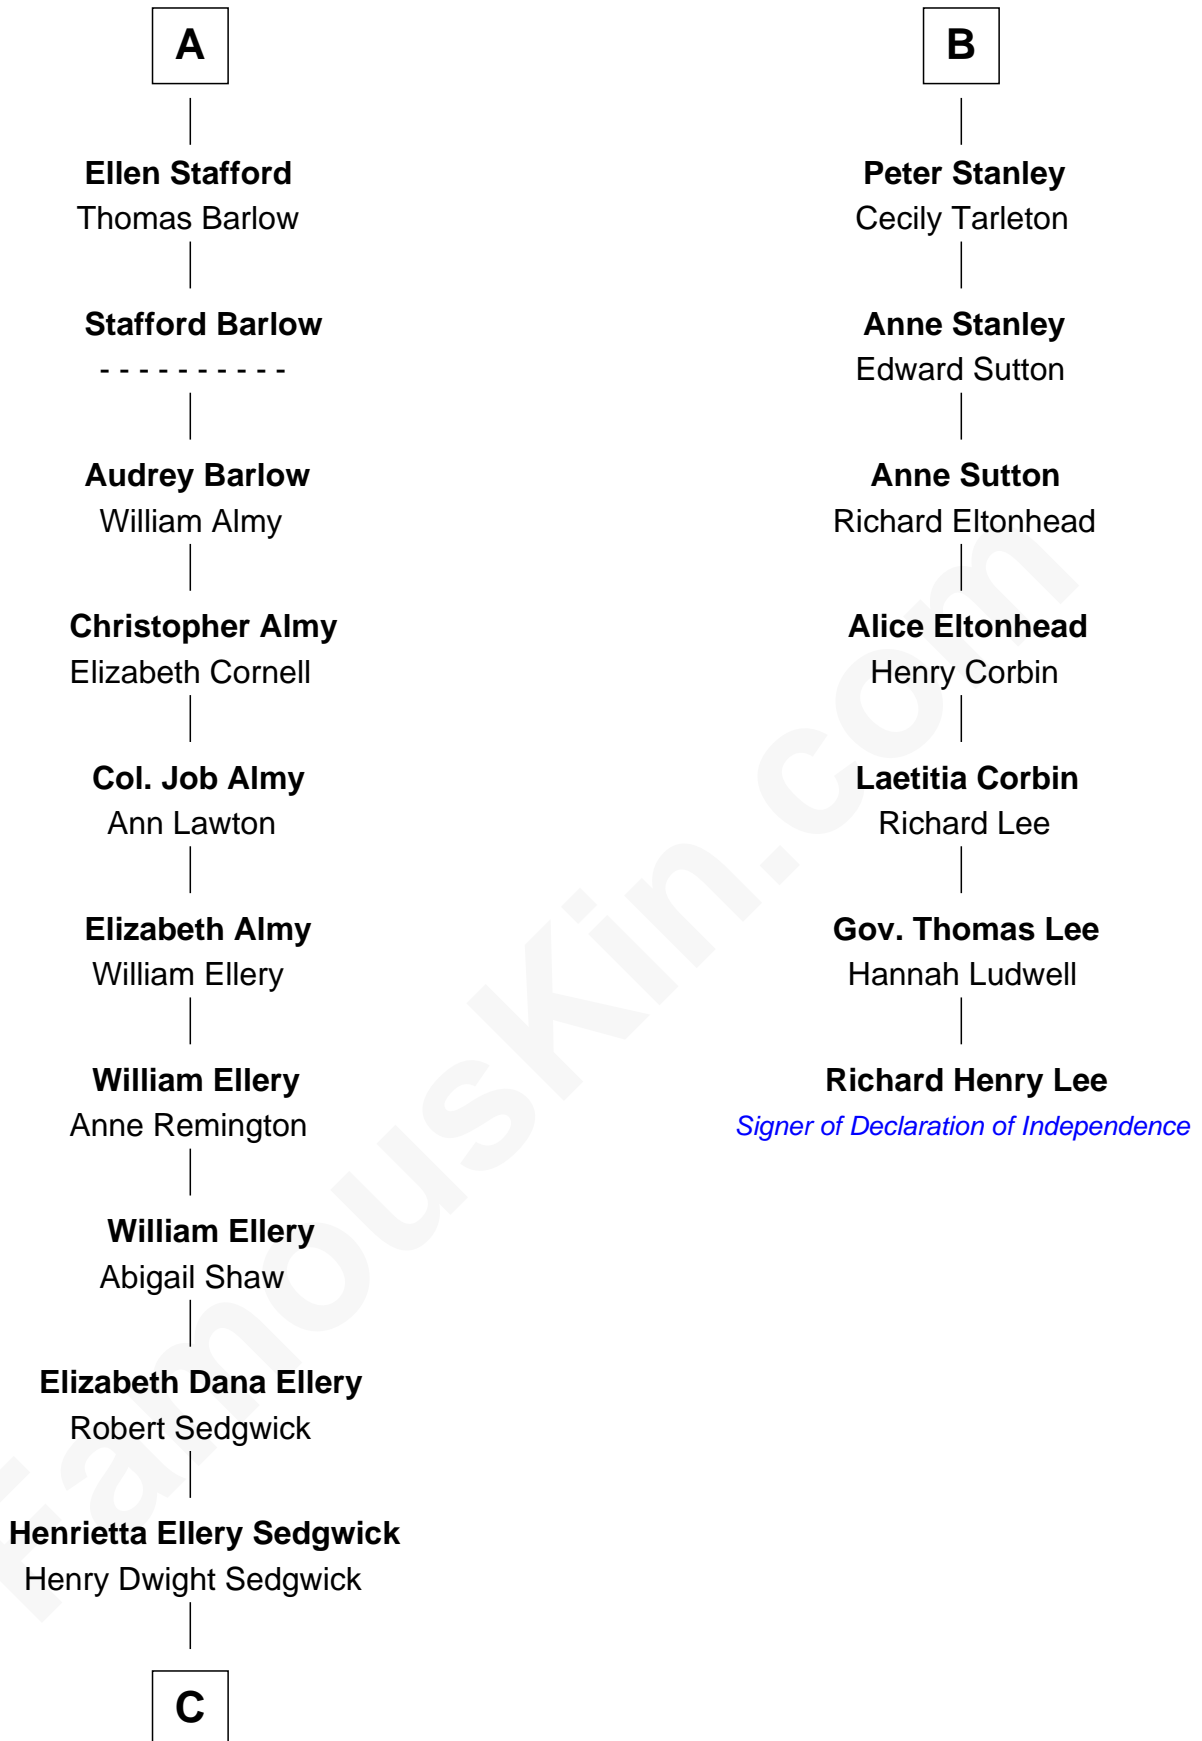

# FamousKin.com Relationship Chart of

**Kyra Sedgwick**

*TV and Movie Actress*

13th cousin 7 times removed of

**Richard Henry Lee**

*Signer of the Declaration of Independence*

**C**

Henry Dwight Sedgwick

Sarah May Minturn

Robert Minturn Sedgwick

Helen Peabody

Henry Dwight Sedgwick

Patricia Ann Rosenwald

**Kyra Sedgwick**

*TV and Movie Actress*