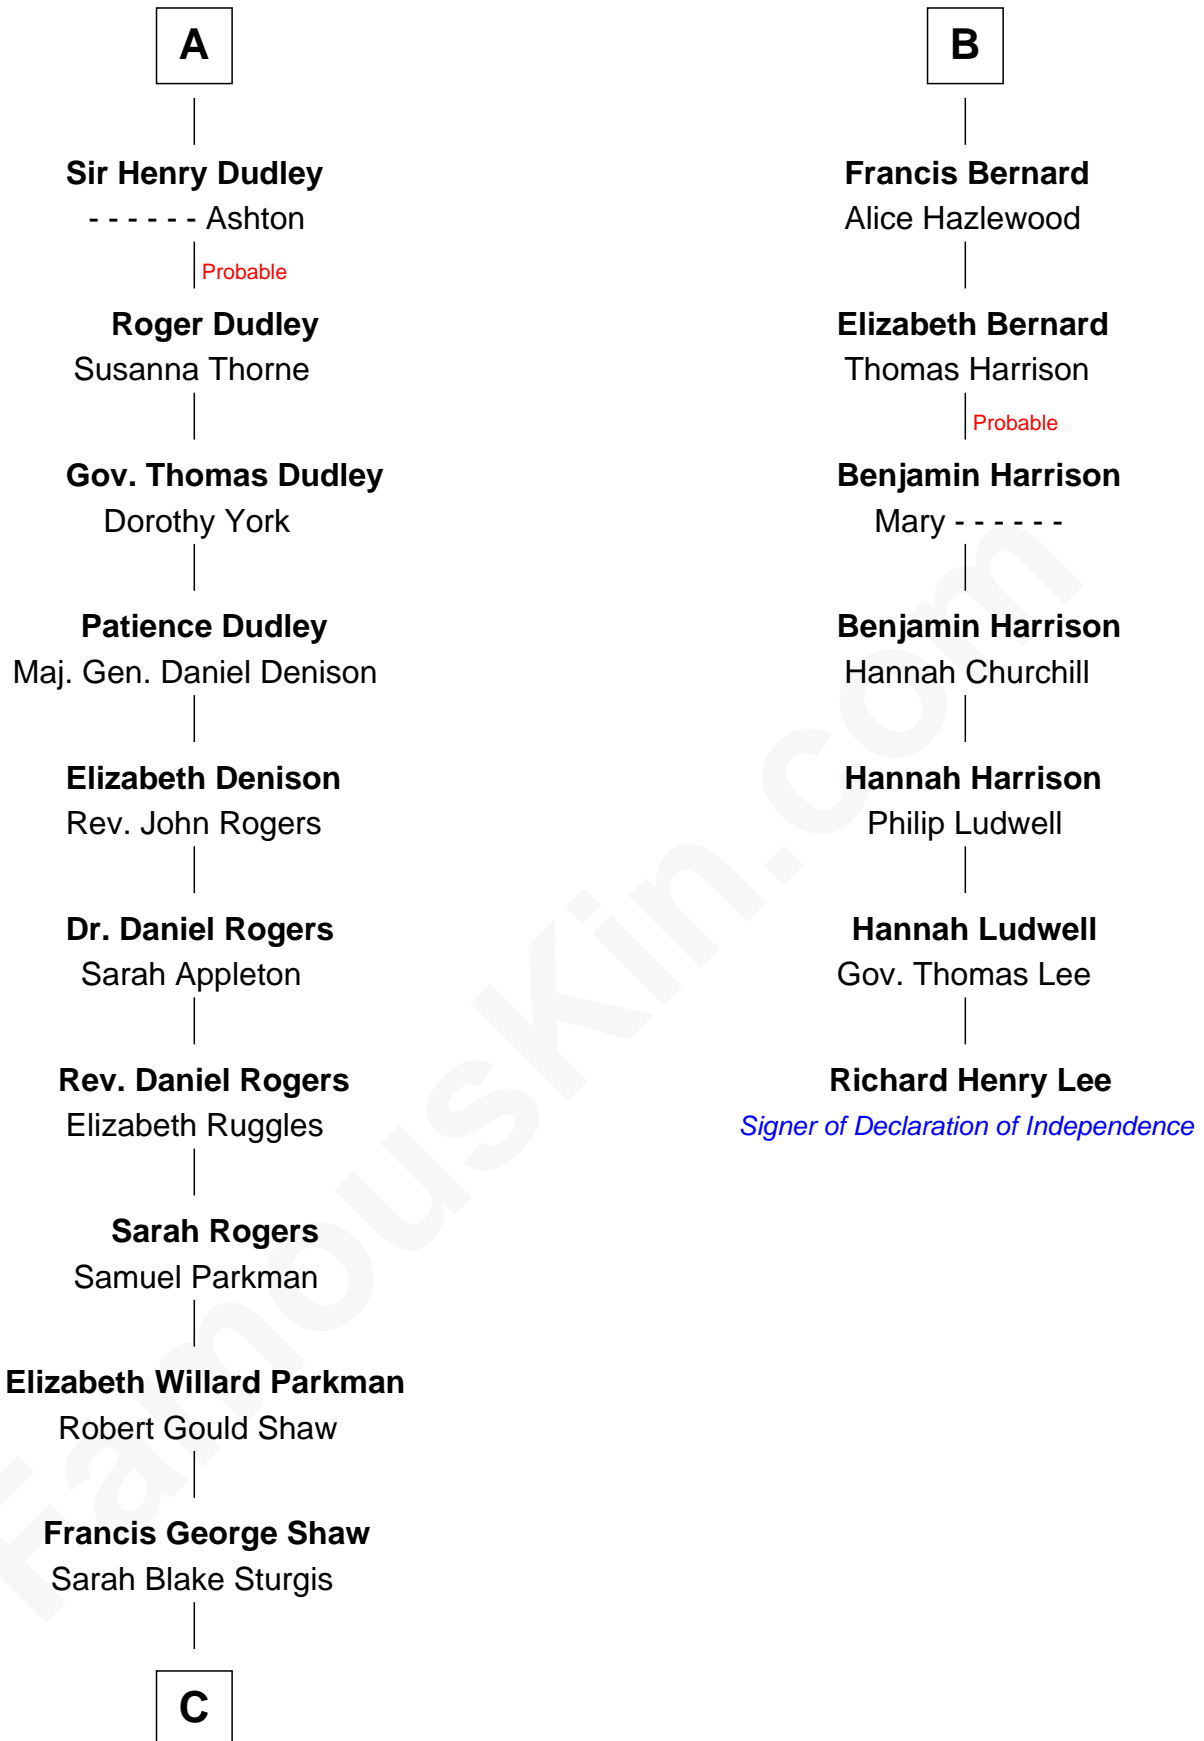

FamousKin.com Relationship Chart of

Kyra Sedgwick

TV and Movie Actress

13th cousin 8 times removed of

Richard Henry Lee

Signer of the Declaration of Independence

Margaret de Audley

Ralph de Stafford

John Bernard

John Bernard

Margaret Daundelyn

John Bernard

Cecily Muscote

B

C

Susanna Shaw
Robert Bowne Minturn