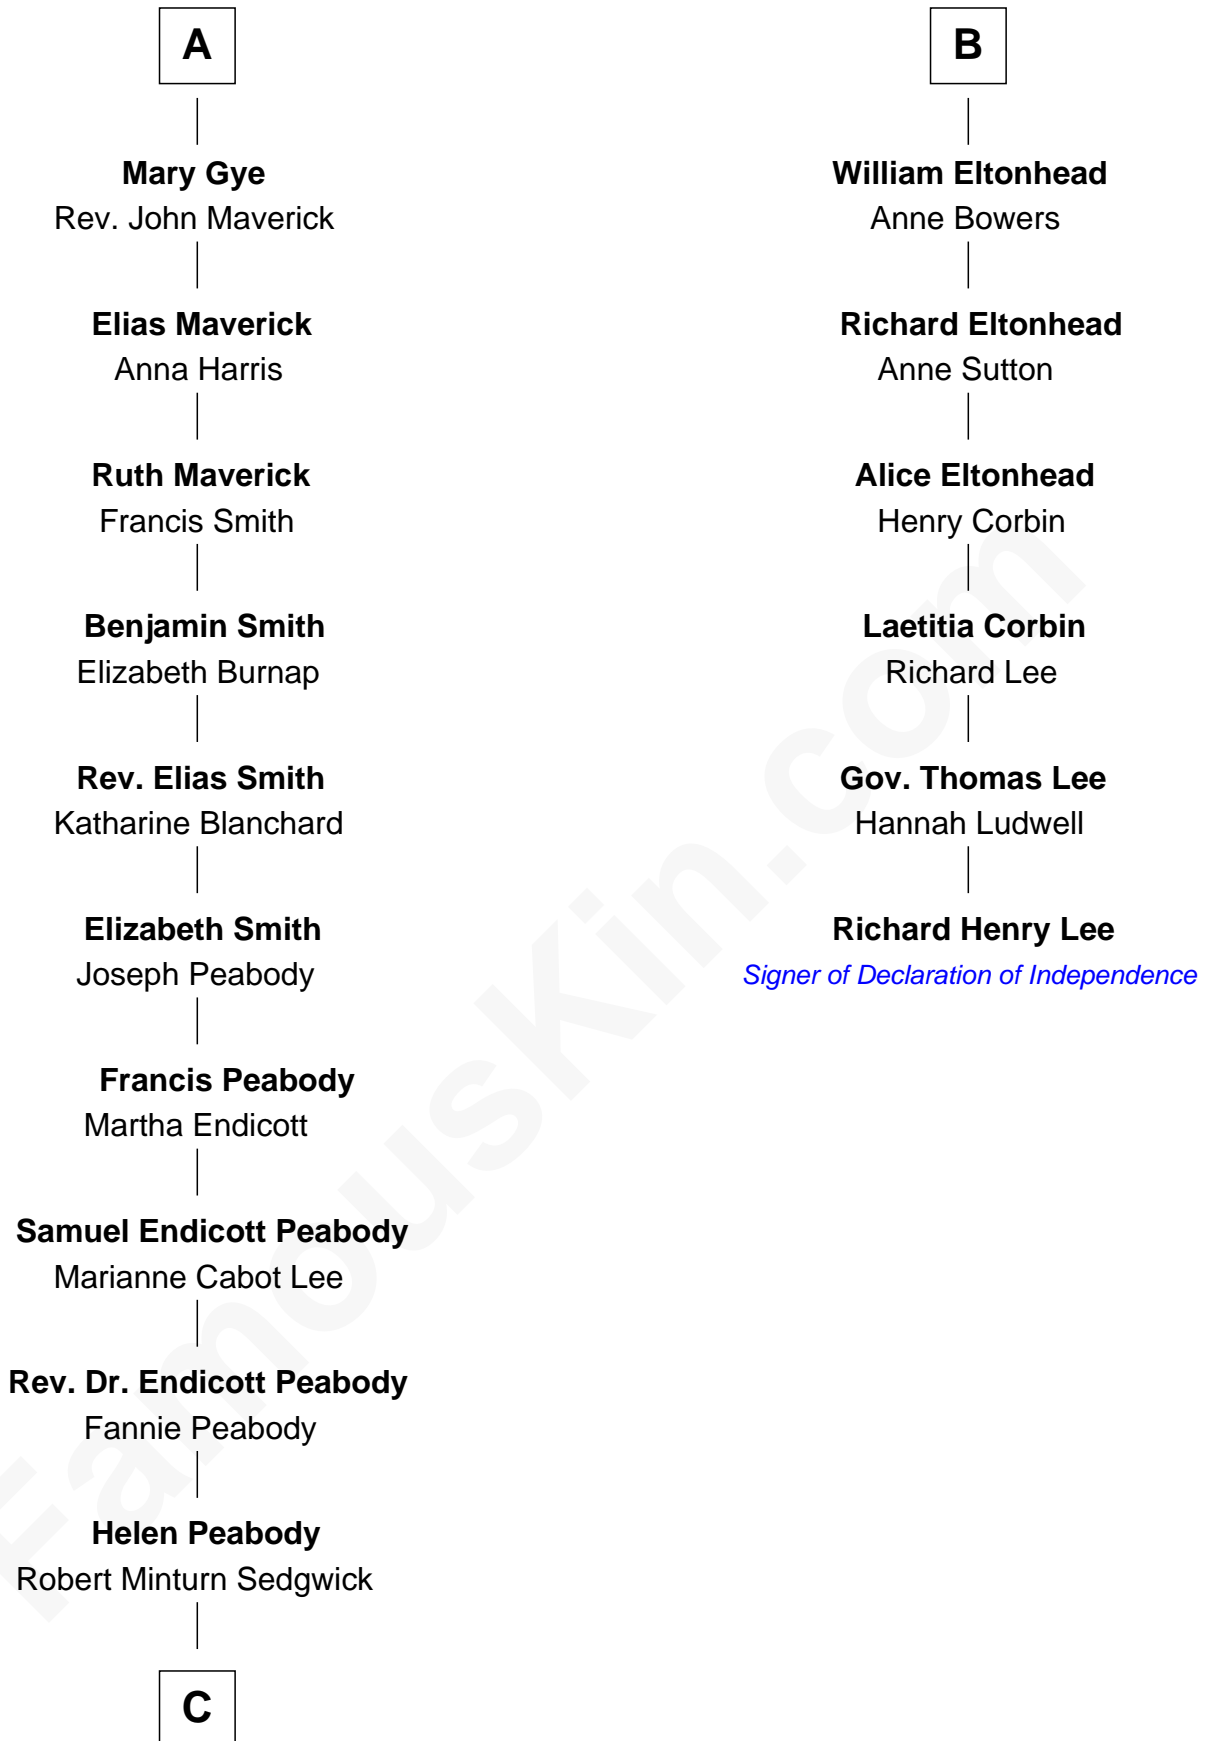

FamousKin.com Relationship Chart of

Kyra Sedgwick

TV and Movie Actress

12th cousin 6 times removed of

Richard Henry Lee

Signer of the Declaration of Independence

C

Henry Dwight Sedgwick

Patricia Ann Rosenwald

Kyra Sedgwick

TV and Movie Actress

FamousKin.com