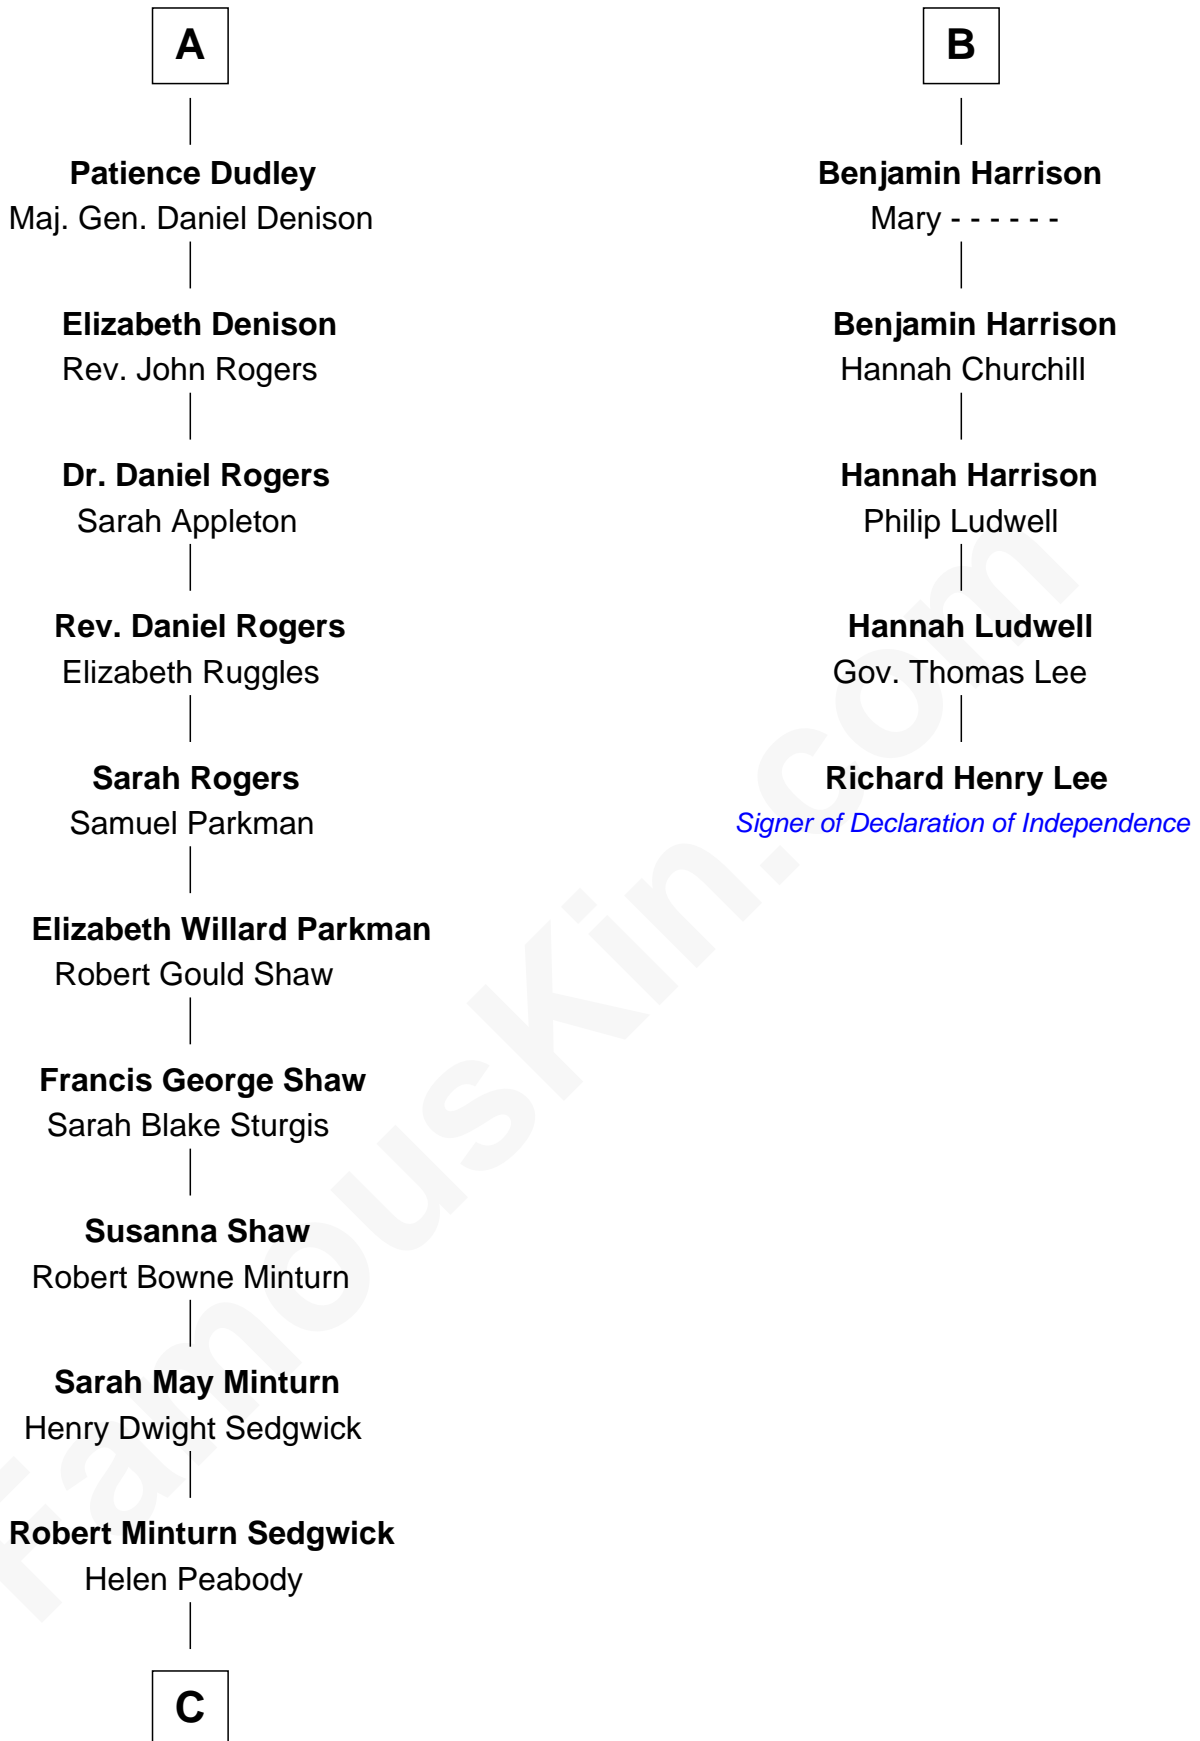

# FamousKin.com Relationship Chart of

**Kyra Sedgwick**

*TV and Movie Actress*

11th cousin 7 times removed of

**Richard Henry Lee**

*Signer of the Declaration of Independence*

**C**

Henry Dwight Sedgwick

Patricia Ann Rosenwald

**Kyra Sedgwick**

*TV and Movie Actress*

FamousKin.com