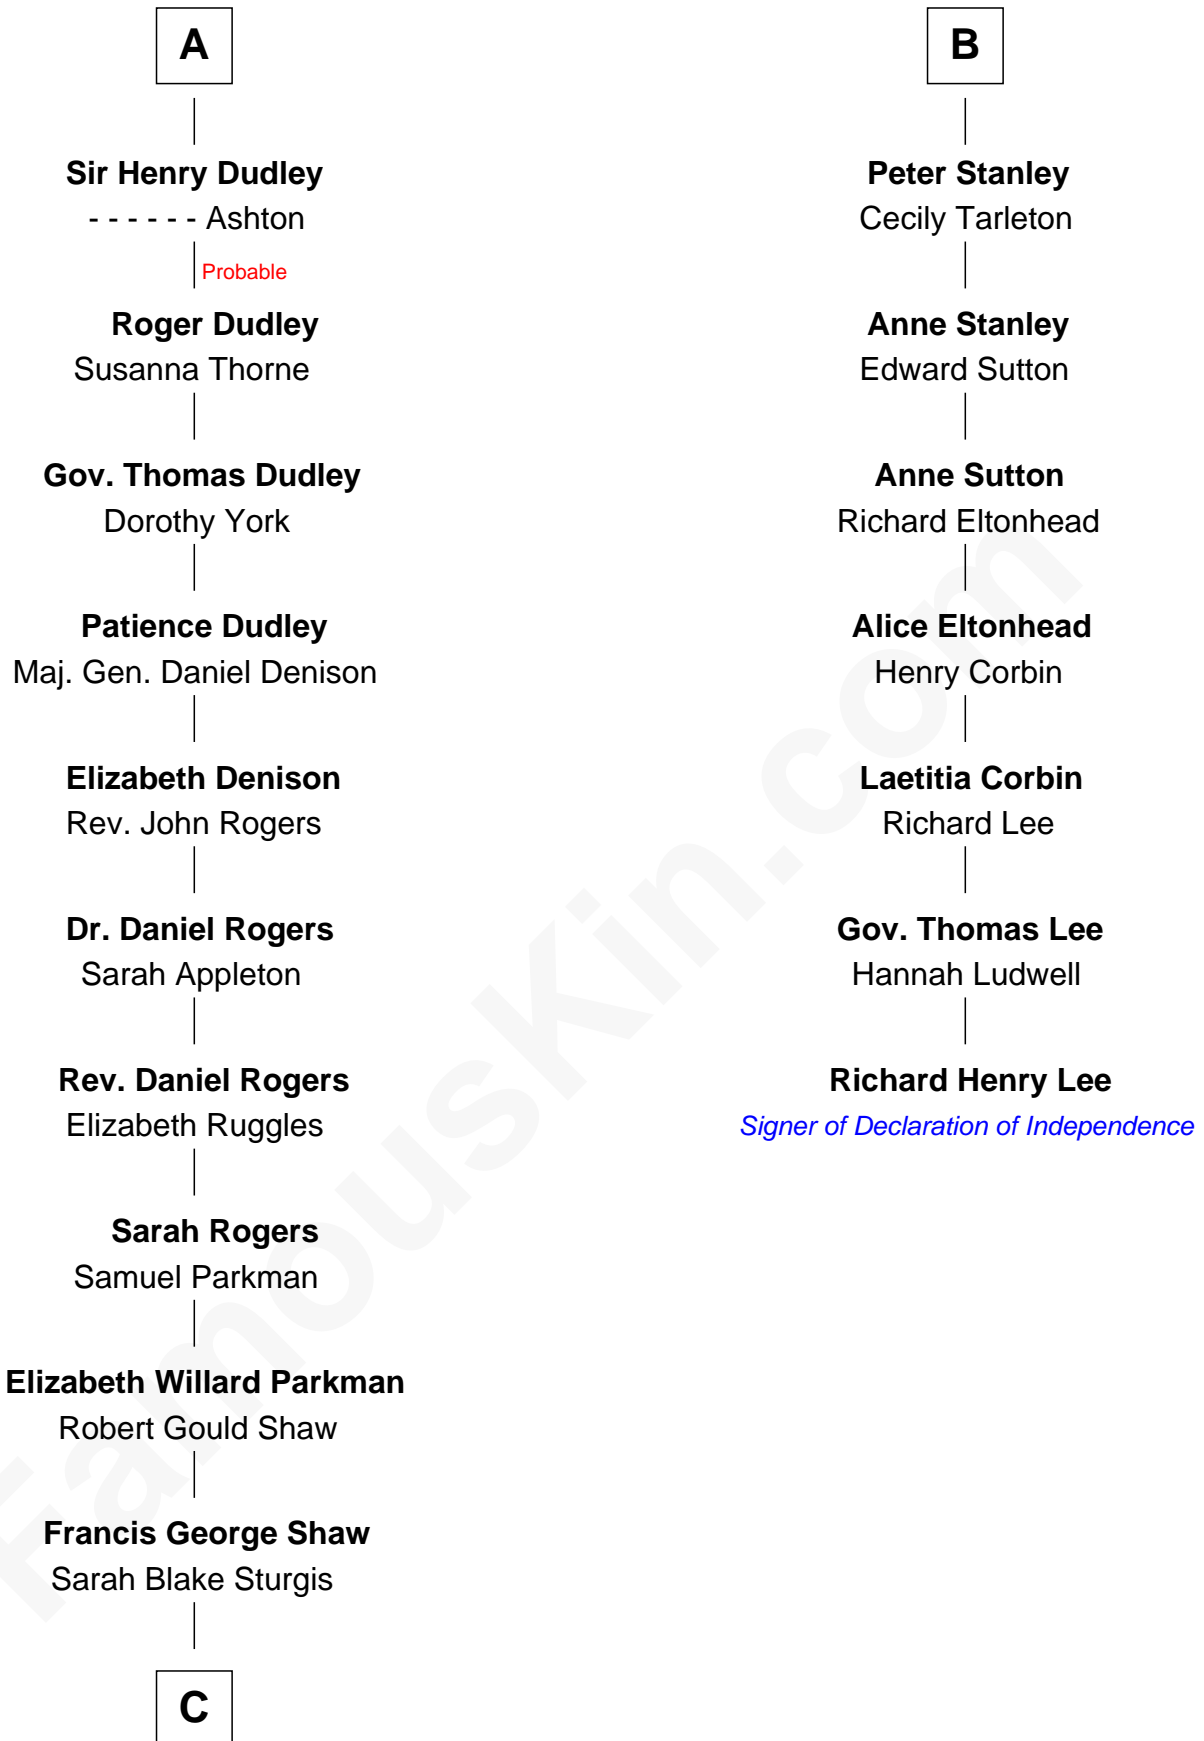

FamousKin.com Relationship Chart of

Kyra Sedgwick

TV and Movie Actress

13th cousin 8 times removed of

Richard Henry Lee

Signer of the Declaration of Independence

Sir Robert de Holland

Maude la Zouche

C

—
Susanna Shaw
Robert Bowne Minturn

—
Sarah May Minturn
Henry Dwight Sedgwick

—
Robert Minturn Sedgwick
Helen Peabody

—
Henry Dwight Sedgwick
Patricia Ann Rosenwald

—
Kyra Sedgwick
TV and Movie Actress

FamousKin.com