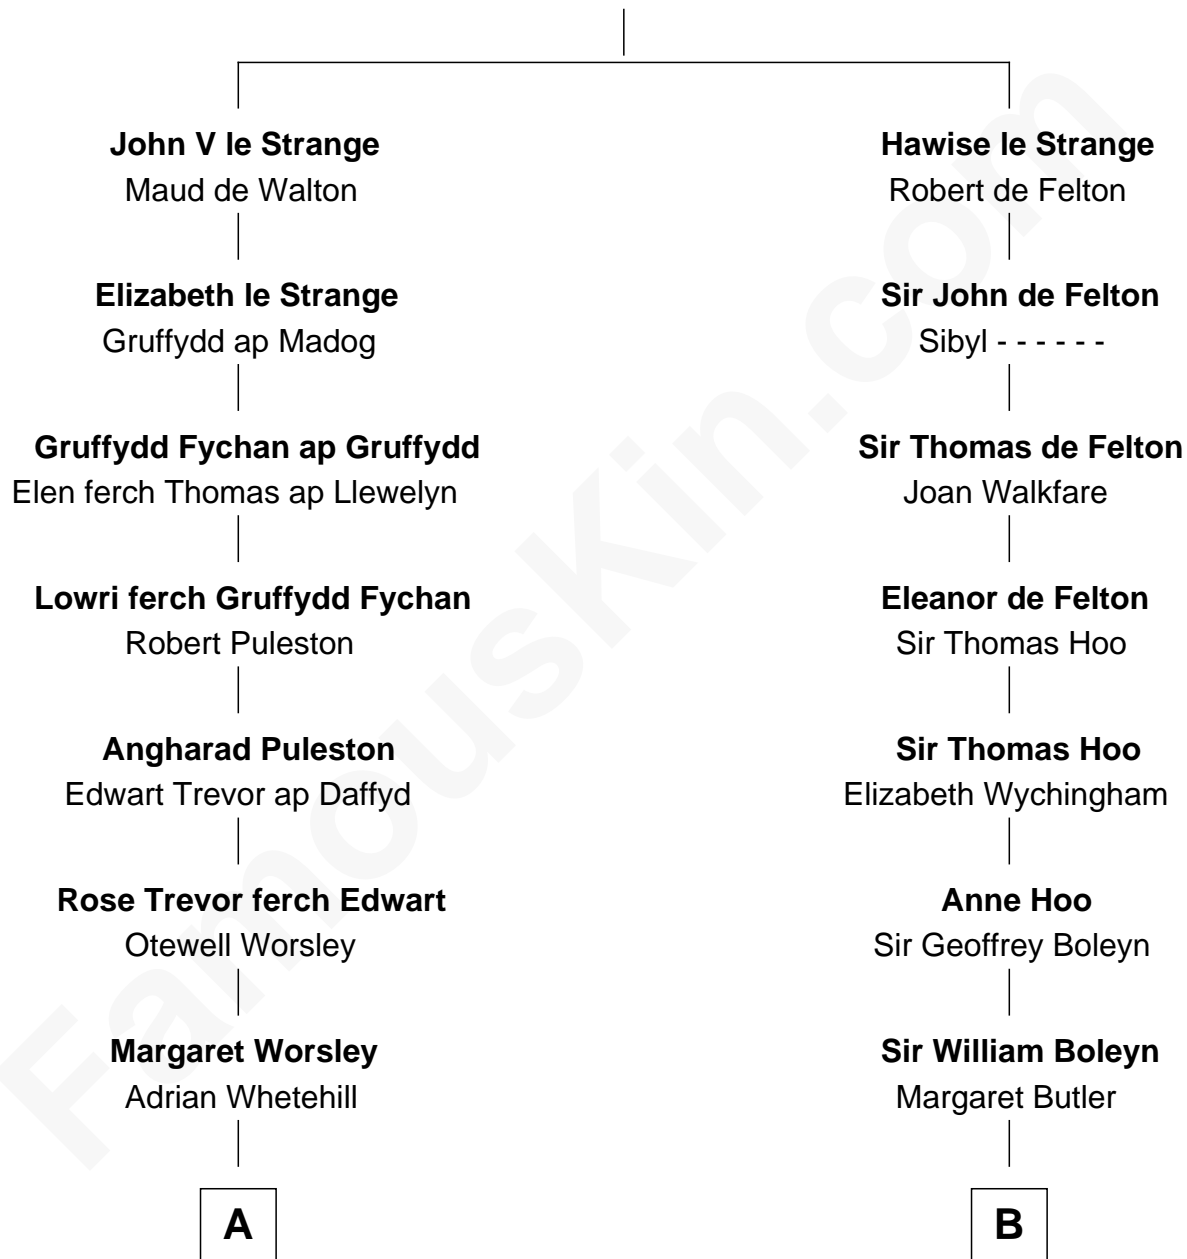

# FamousKin.com Relationship Chart of

**Kyra Sedgwick**

*TV and Movie Actress*

8th cousin 13 times removed of

**Anne Boleyn**

*2nd Wife of King Henry VIII*

**John IV le Strange**

Joan de Somery

**C**

—  
**Susanna Shaw**  
Robert Bowne Minturn

—  
**Sarah May Minturn**  
Henry Dwight Sedgwick

—  
**Robert Minturn Sedgwick**  
Helen Peabody

—  
**Henry Dwight Sedgwick**  
Patricia Ann Rosenwald

—  
**Kyra Sedgwick**  
*TV and Movie Actress*