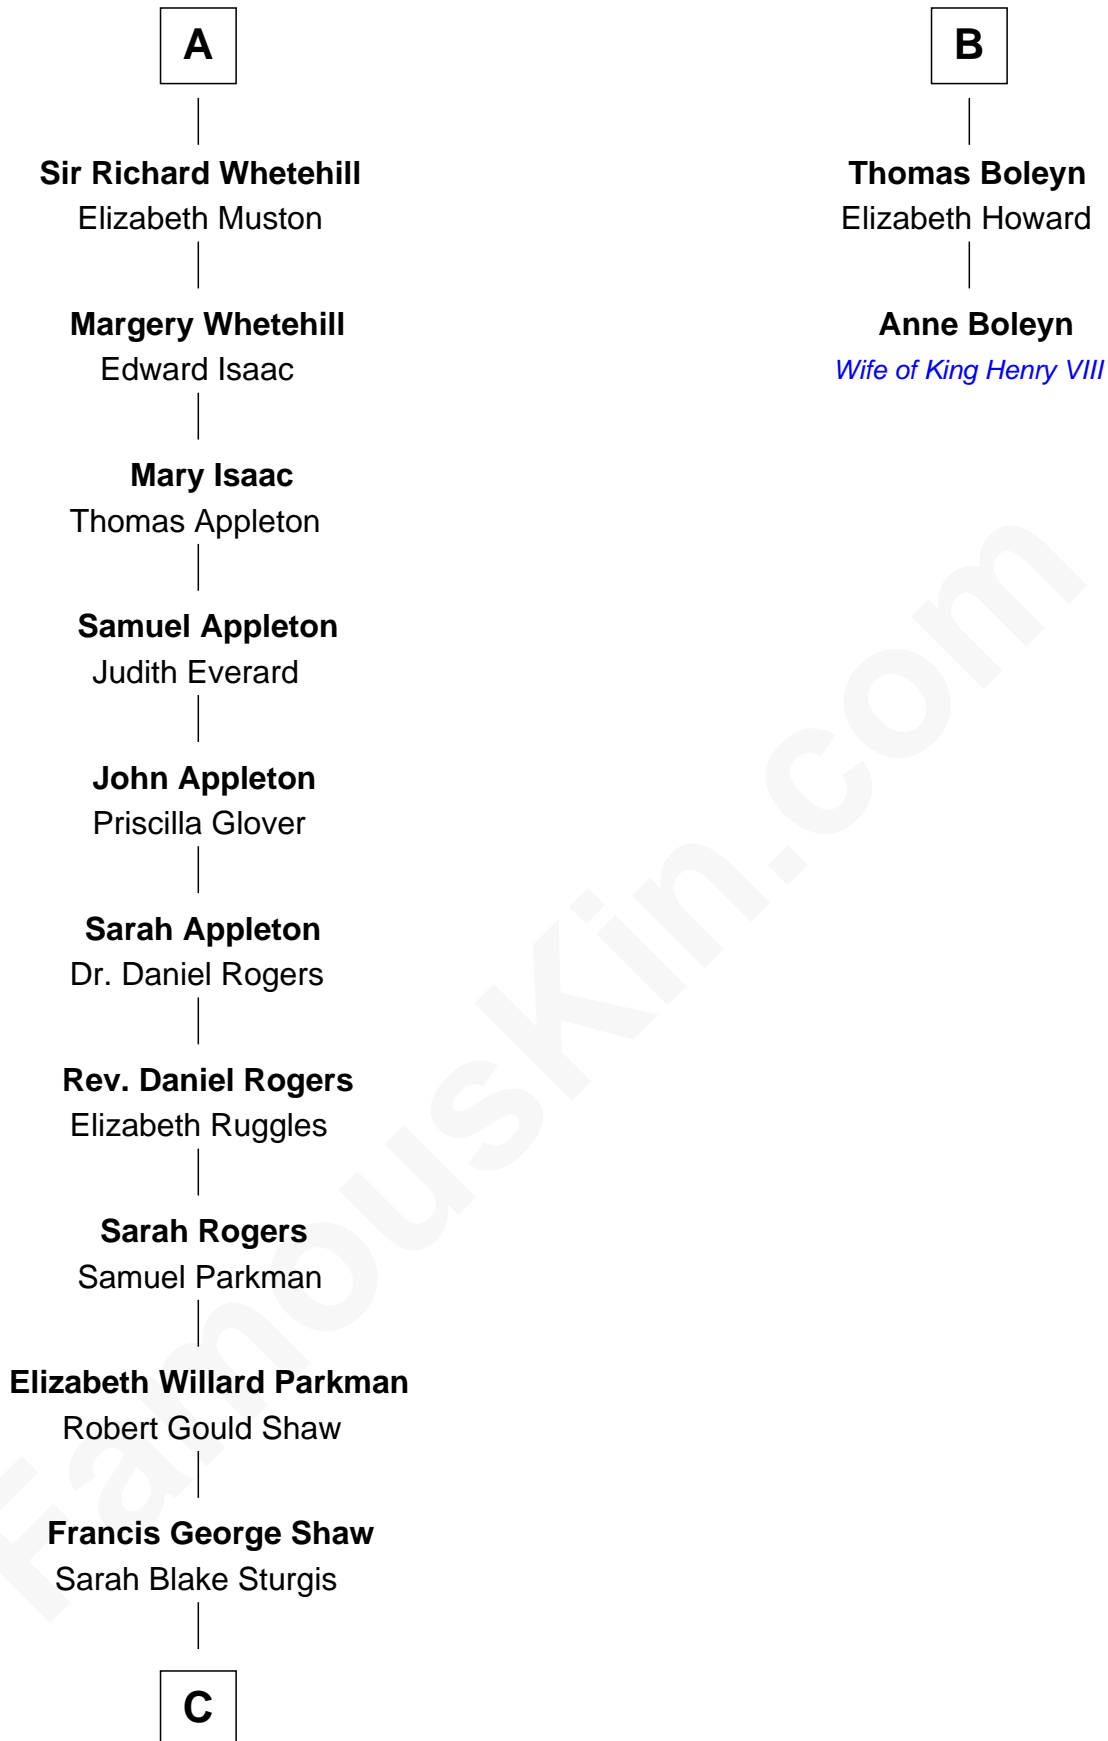

# FamousKin.com Relationship Chart of

**Kyra Sedgwick**

*TV and Movie Actress*

8th cousin 13 times removed of

**Anne Boleyn**

*2nd Wife of King Henry VIII*

**John IV le Strange**

Joan de Somery

**C**

—  
**Susanna Shaw**  
Robert Bowne Minturn

—  
**Sarah May Minturn**  
Henry Dwight Sedgwick

—  
**Robert Minturn Sedgwick**  
Helen Peabody

—  
**Henry Dwight Sedgwick**  
Patricia Ann Rosenwald

—  
**Kyra Sedgwick**  
*TV and Movie Actress*