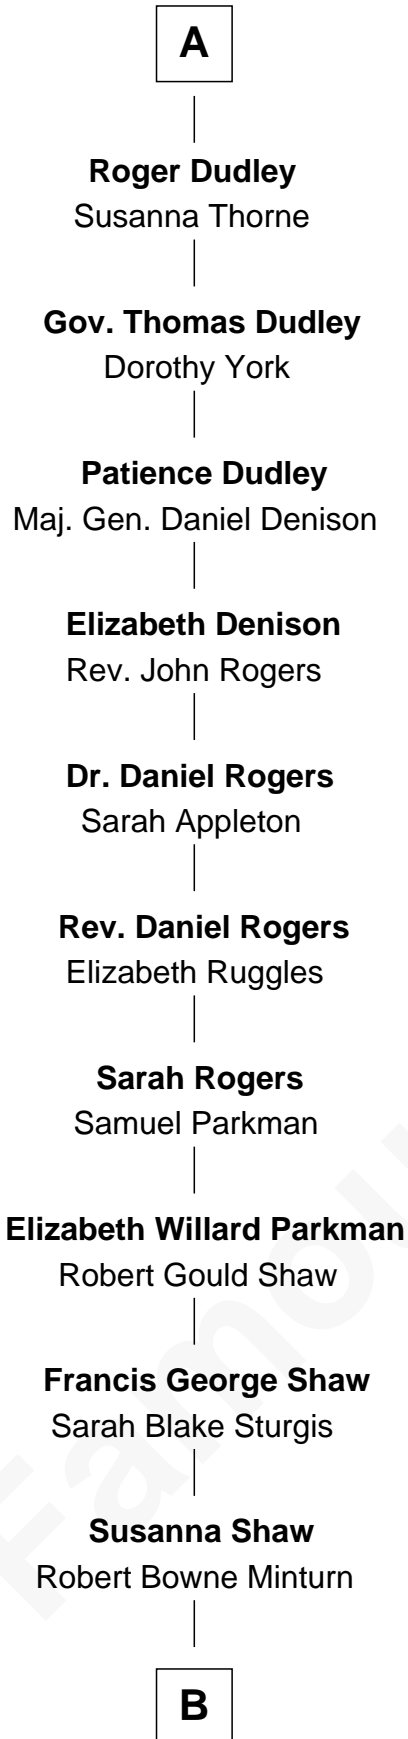

# FamousKin.com

## Relationship Chart of

**Kyra Sedgwick**

*TV and Movie Actress*

5th cousin 15 times removed of

**Anne Boleyn**

*2nd Wife of King Henry VIII*

**B**

—  
**Sarah May Minturn**  
Henry Dwight Sedgwick

—  
**Robert Minturn Sedgwick**  
Helen Peabody

—  
**Henry Dwight Sedgwick**  
Patricia Ann Rosenwald

—  
**Kyra Sedgwick**  
*TV and Movie Actress*

FamousKin.com