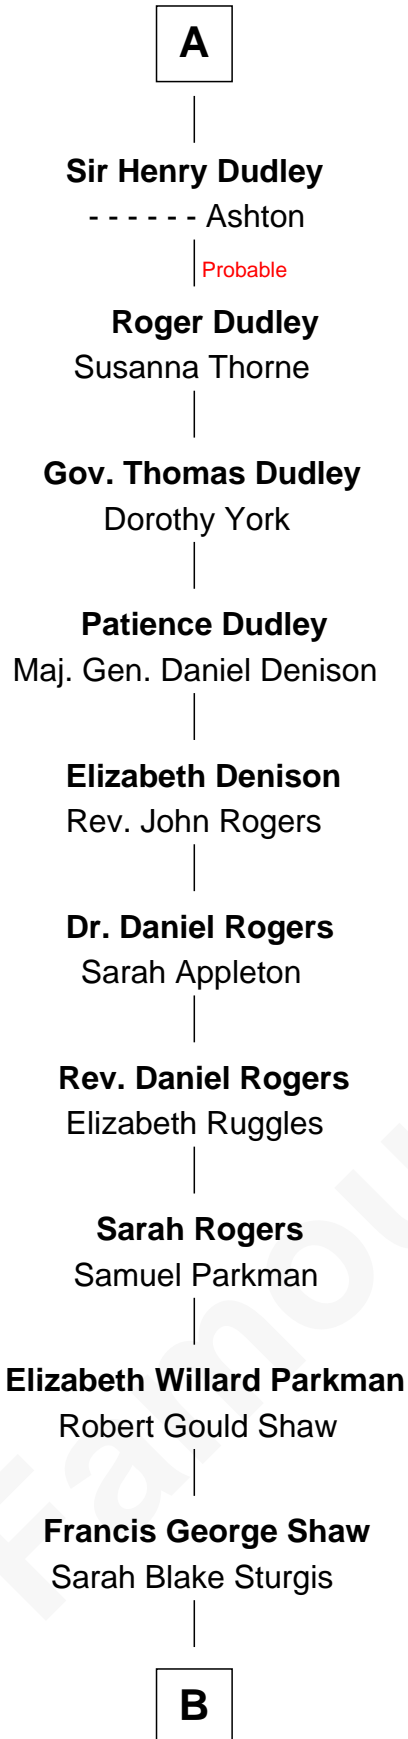

# FamousKin.com Relationship Chart of

**Kyra Sedgwick**

*TV and Movie Actress*

6th cousin 15 times removed of

**Anne Boleyn**

*2nd Wife of King Henry VIII*

**Sir William de Ros**  
Margery de Badlesmere

**Thomas de Ros**  
Beatrice de Stafford

**Margaret de Ros**  
Sir Reynold Grey

**Margaret Grey**  
Sir William Bonville

**William Bonville**  
Elizabeth Harington

**William Bonville**  
Katherine Neville

**Cecily Bonville**  
Thomas Grey

**Cecily Grey**  
Sir John Sutton

**A**

**Maud de Roos**  
John de Welles

**Anne de Welles**  
James Butler

**James Butler**  
Joan Beauchamp

**Sir Thomas Butler**  
Anne Hankeford

**Margaret Butler**  
Sir William Boleyn

**Thomas Boleyn**  
Elizabeth Howard

**Anne Boleyn**  
*Wife of King Henry VIII*

**B**

—  
**Susanna Shaw**  
Robert Bowne Minturn

—  
**Sarah May Minturn**  
Henry Dwight Sedgwick

—  
**Robert Minturn Sedgwick**  
Helen Peabody

—  
**Henry Dwight Sedgwick**  
Patricia Ann Rosenwald