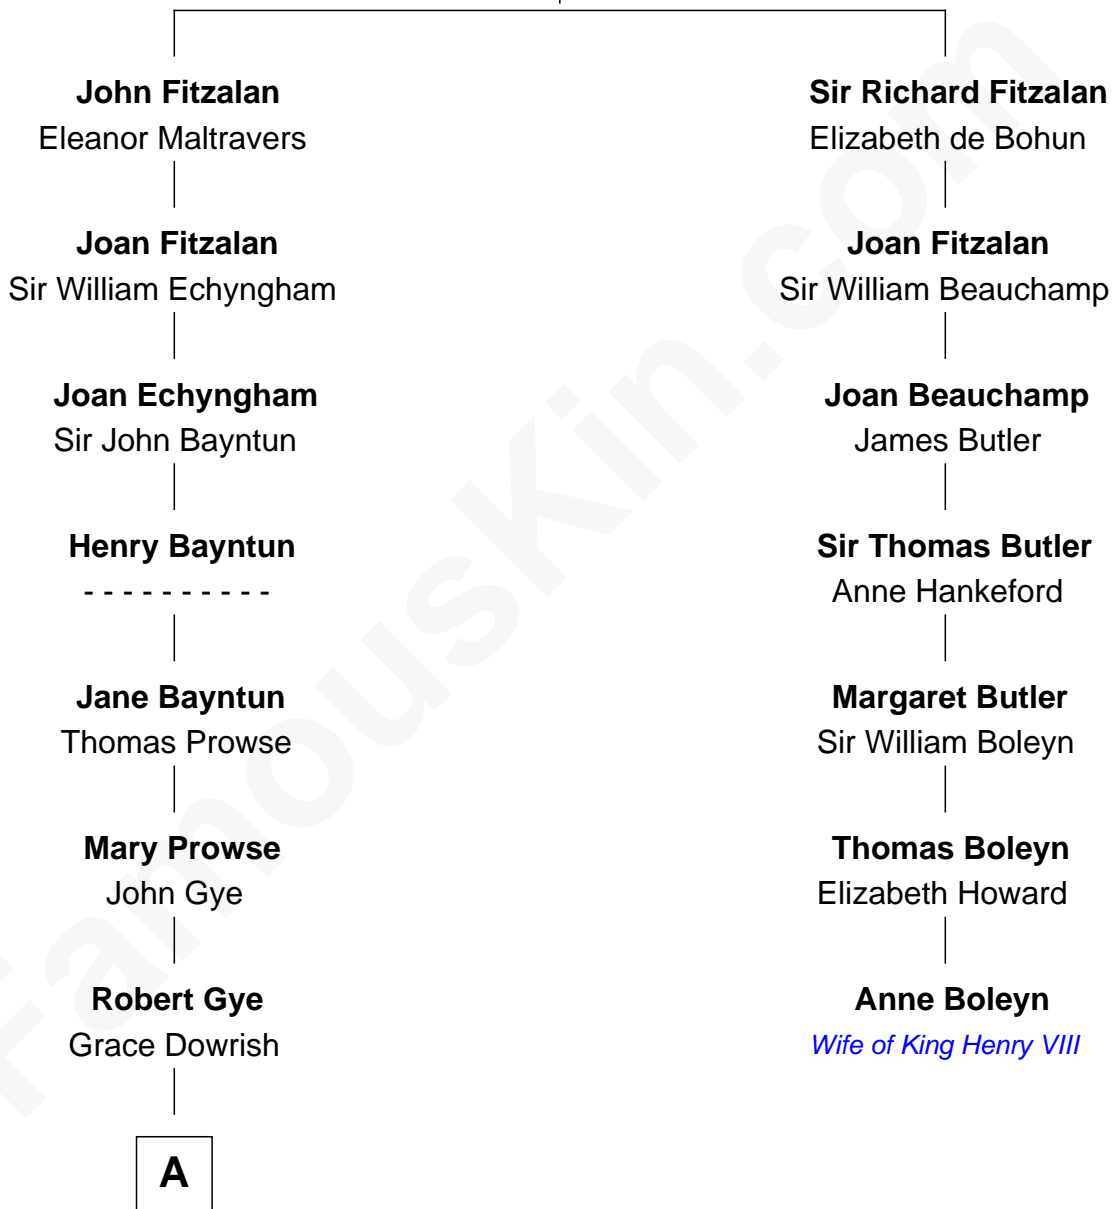

FamousKin.com Relationship Chart of

Kyra Sedgwick

TV and Movie Actress

6th cousin 12 times removed of

Anne Boleyn

2nd Wife of King Henry VIII

Richard Fitzalan
Eleanor Plantagenet

A