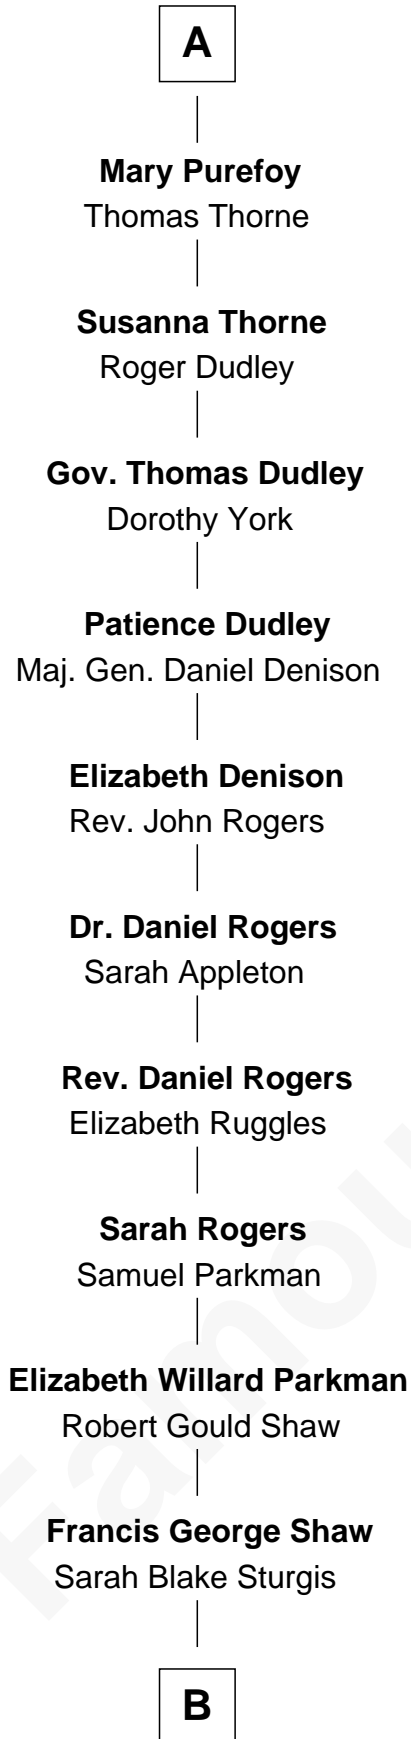

## Relationship Chart of

**Kyra Sedgwick**

*TV and Movie Actress*

6th cousin 15 times removed of

**Anne Boleyn**

*2nd Wife of King Henry VIII*

**Sir John Howard**

Alice de Bois

**Joan Howard**  
Sir Peter de Brewes

**Beatrice Brewes**  
Sir Hugh Shirley

**Sir Ralph Shirley**  
Joan Basset

**Beatrice Shirley**  
John Brome

**Isabel Brome**  
John Denton

**Alice Denton**  
Nicholas Purefoy

**Edward Purefoy**  
Anne Fettiplace

**A**

**Sir Robert Howard**  
Margaret de Scales

**Sir John Howard**  
Alice Tendring

**Sir Robert Howard**  
Margaret Mowbray

**Sir John Howard**  
Katherine Moleyns

**Sir Thomas Howard**  
Elizabeth Tilney

**Elizabeth Howard**  
Thomas Boleyn

**Anne Boleyn**  
*Wife of King Henry VIII*

**B**

—  
**Susanna Shaw**

Robert Bowne Minturn

—  
**Sarah May Minturn**

Henry Dwight Sedgwick

—  
**Robert Minturn Sedgwick**