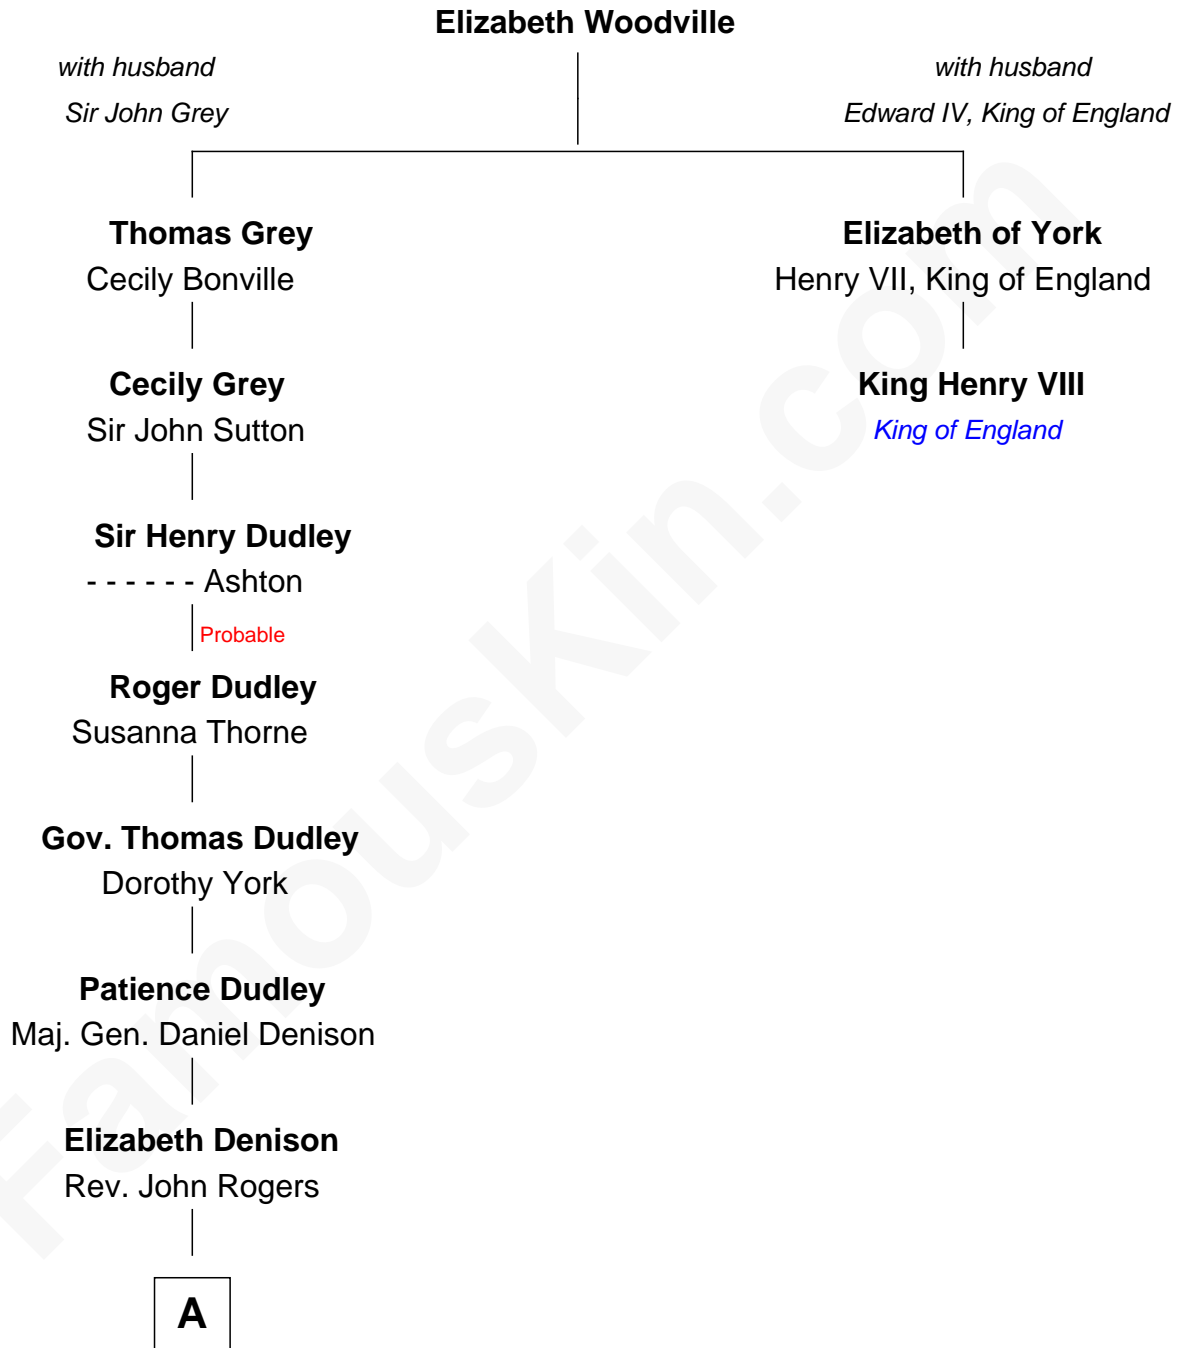

# FamousKin.com Relationship Chart of

**Kyra Sedgwick**

*TV and Movie Actress*

1st cousin 15 times removed of

**King Henry VIII**

*King of England*

**A**

—  
**Dr. Daniel Rogers**