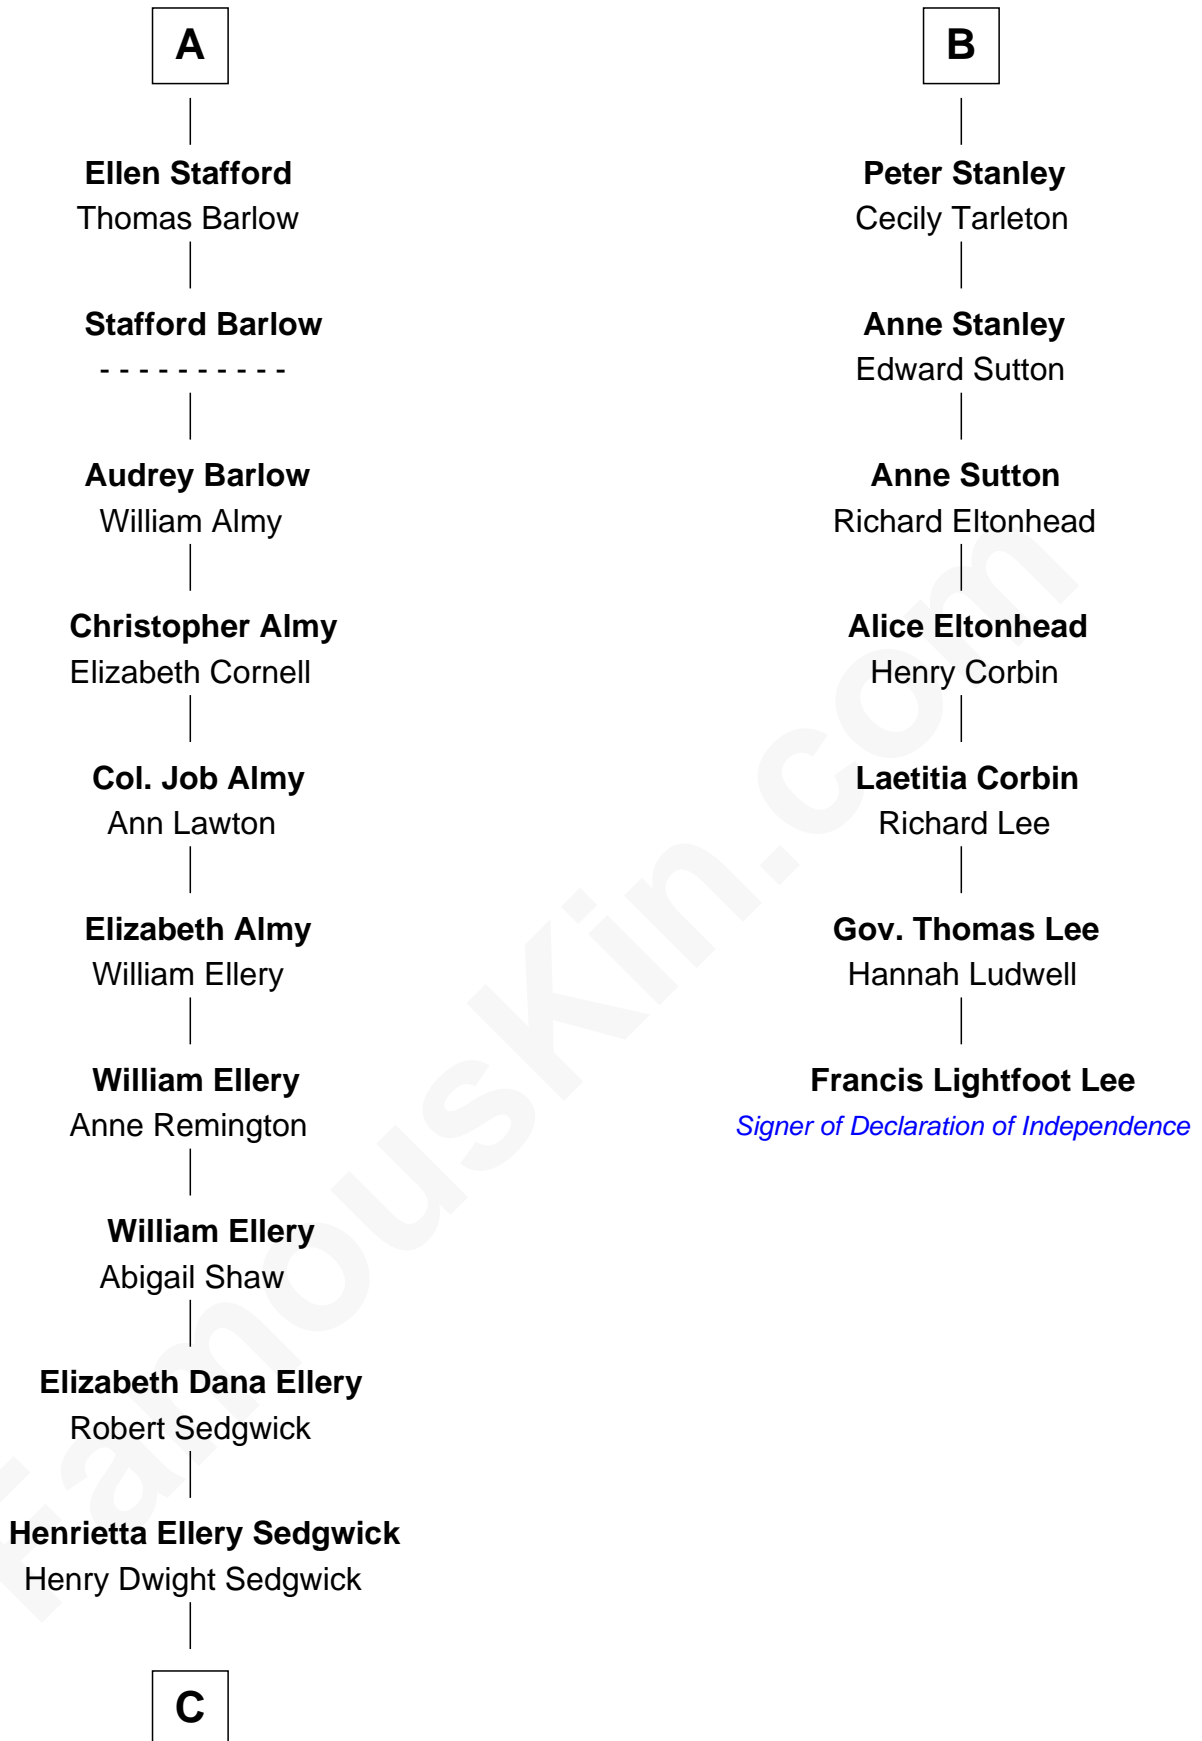

# FamousKin.com Relationship Chart of

**Kyra Sedgwick**

*TV and Movie Actress*

13th cousin 7 times removed of

**Francis Lightfoot Lee**

*Signer of the Declaration of Independence*

**C**

Henry Dwight Sedgwick

Sarah May Minturn

Robert Minturn Sedgwick

Helen Peabody

Henry Dwight Sedgwick

Patricia Ann Rosenwald

**Kyra Sedgwick**

*TV and Movie Actress*

FamousKin.com