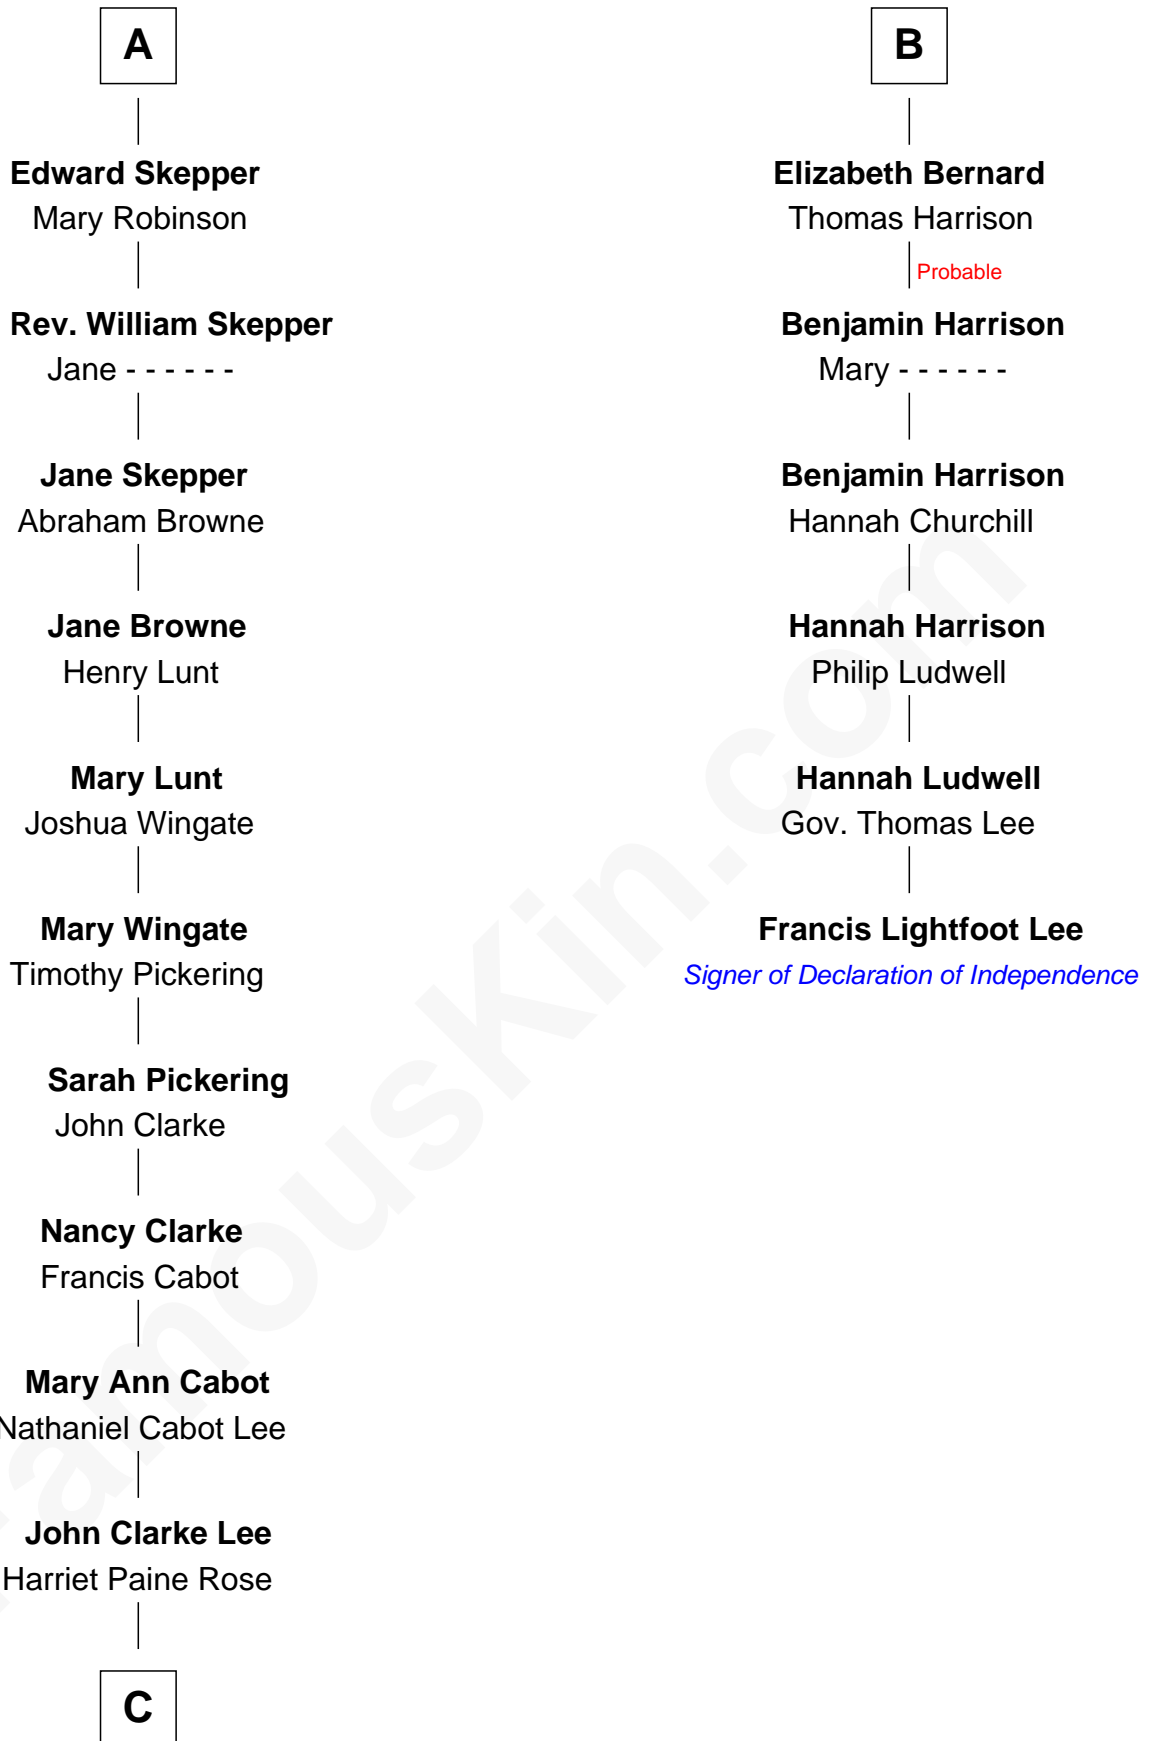

FamousKin.com Relationship Chart of

Kyra Sedgwick

TV and Movie Actress

12th cousin 9 times removed of

Francis Lightfoot Lee

Signer of the Declaration of Independence

Sir Hugh de Stafford
Philippa de Beauchamp

Katherine de Stafford

Michael de la Pole

Isabel de la Pole

Thomas Morley

Anne Morley

Sir John Hastings

Elizabeth Hastings

Sir Robert Hildyard

Margaret Daundelyn

John Bernard

Cecily Muscote

Francis Bernard

Alice Hazlewood

B

C

—
Marianne Cabot Lee
Samuel Endicott Peabody