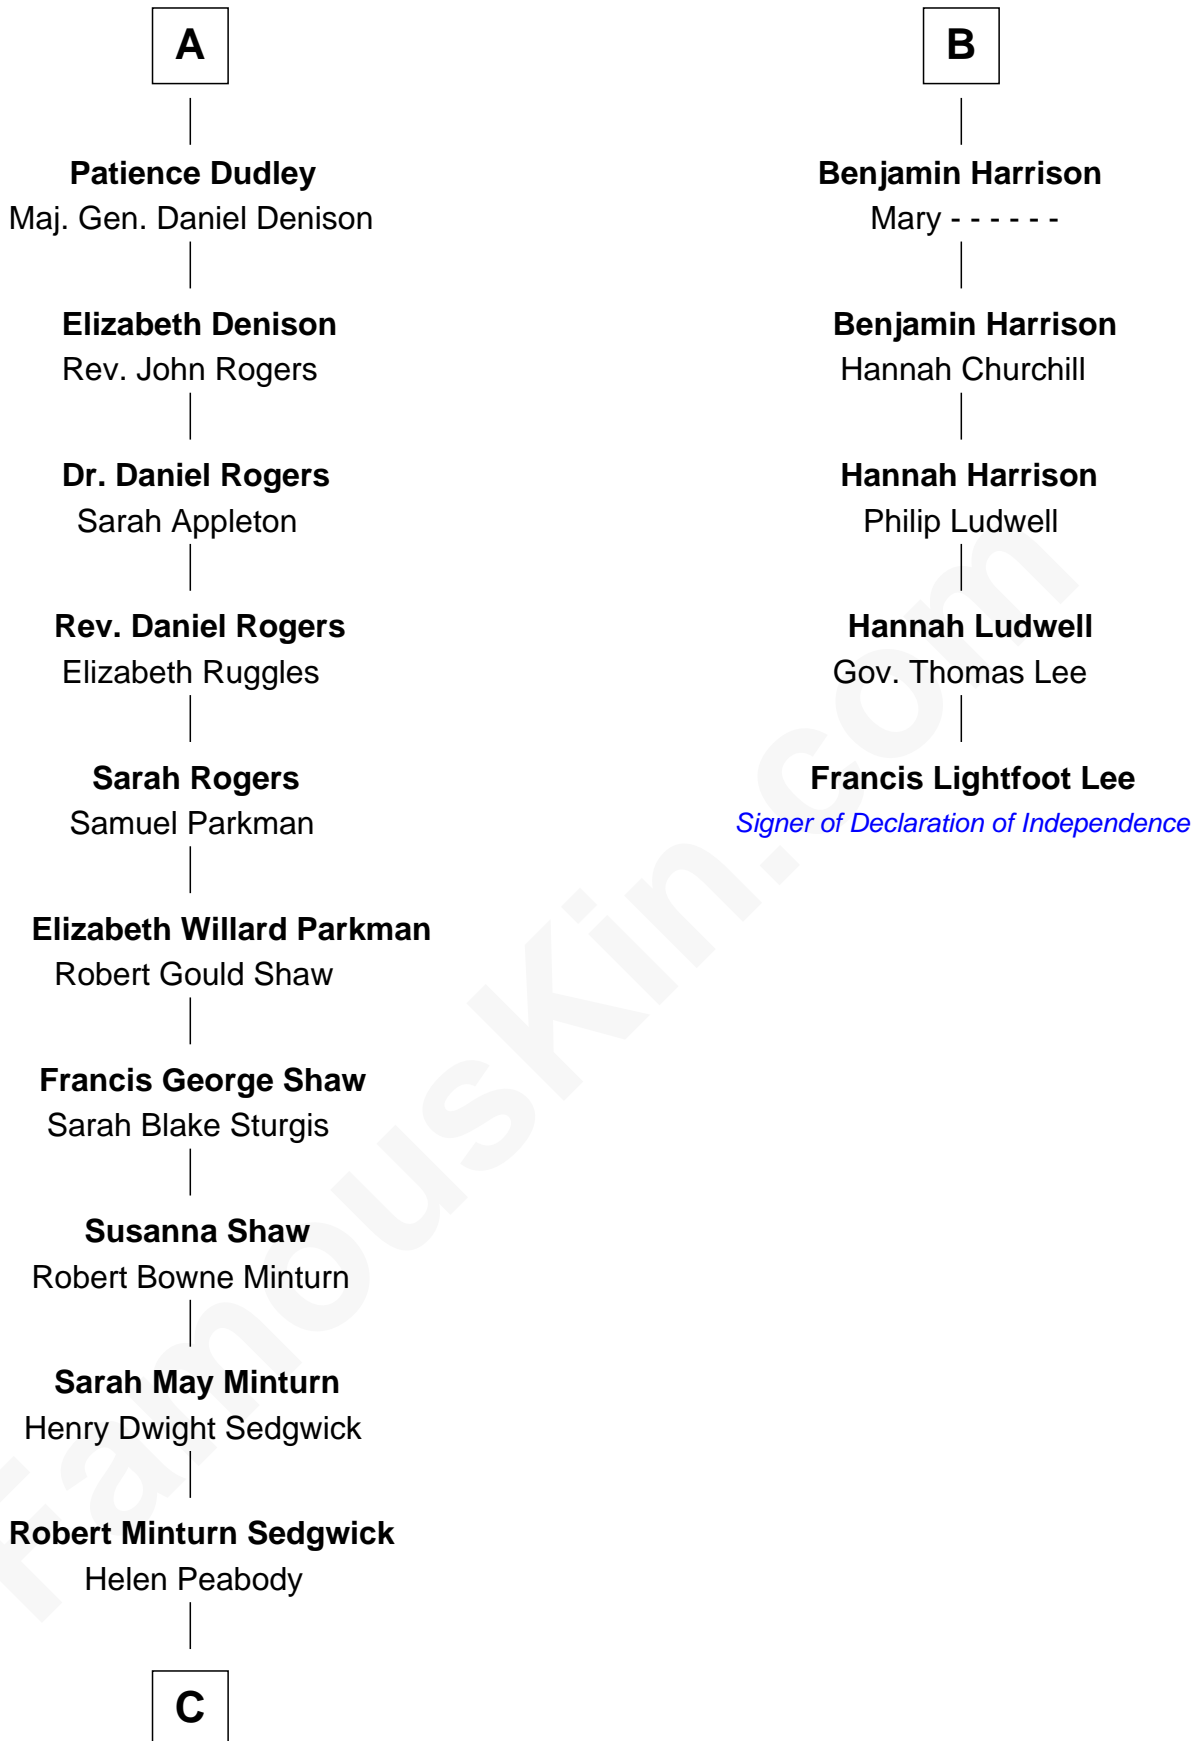

FamousKin.com Relationship Chart of

Kyra Sedgwick

TV and Movie Actress

11th cousin 7 times removed of

Francis Lightfoot Lee

Signer of the Declaration of Independence

C

Henry Dwight Sedgwick

Patricia Ann Rosenwald

Kyra Sedgwick

TV and Movie Actress

FamousKin.com