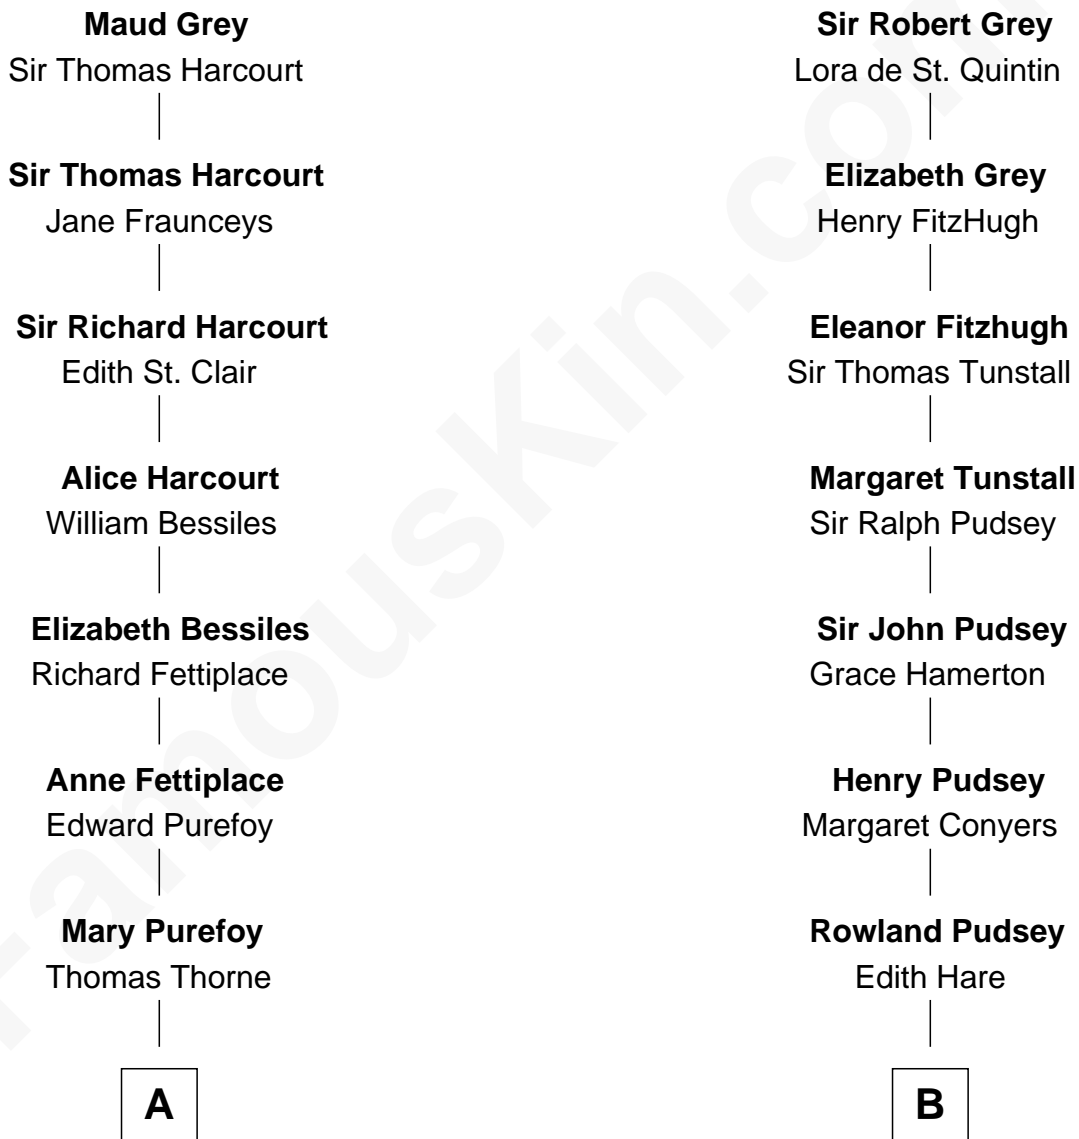

FamousKin.com Relationship Chart of

Kyra Sedgwick

TV and Movie Actress

15th cousin 5 times removed of

Francis Lightfoot Lee

Signer of the Declaration of Independence

Sir John Grey

Avice Marmion