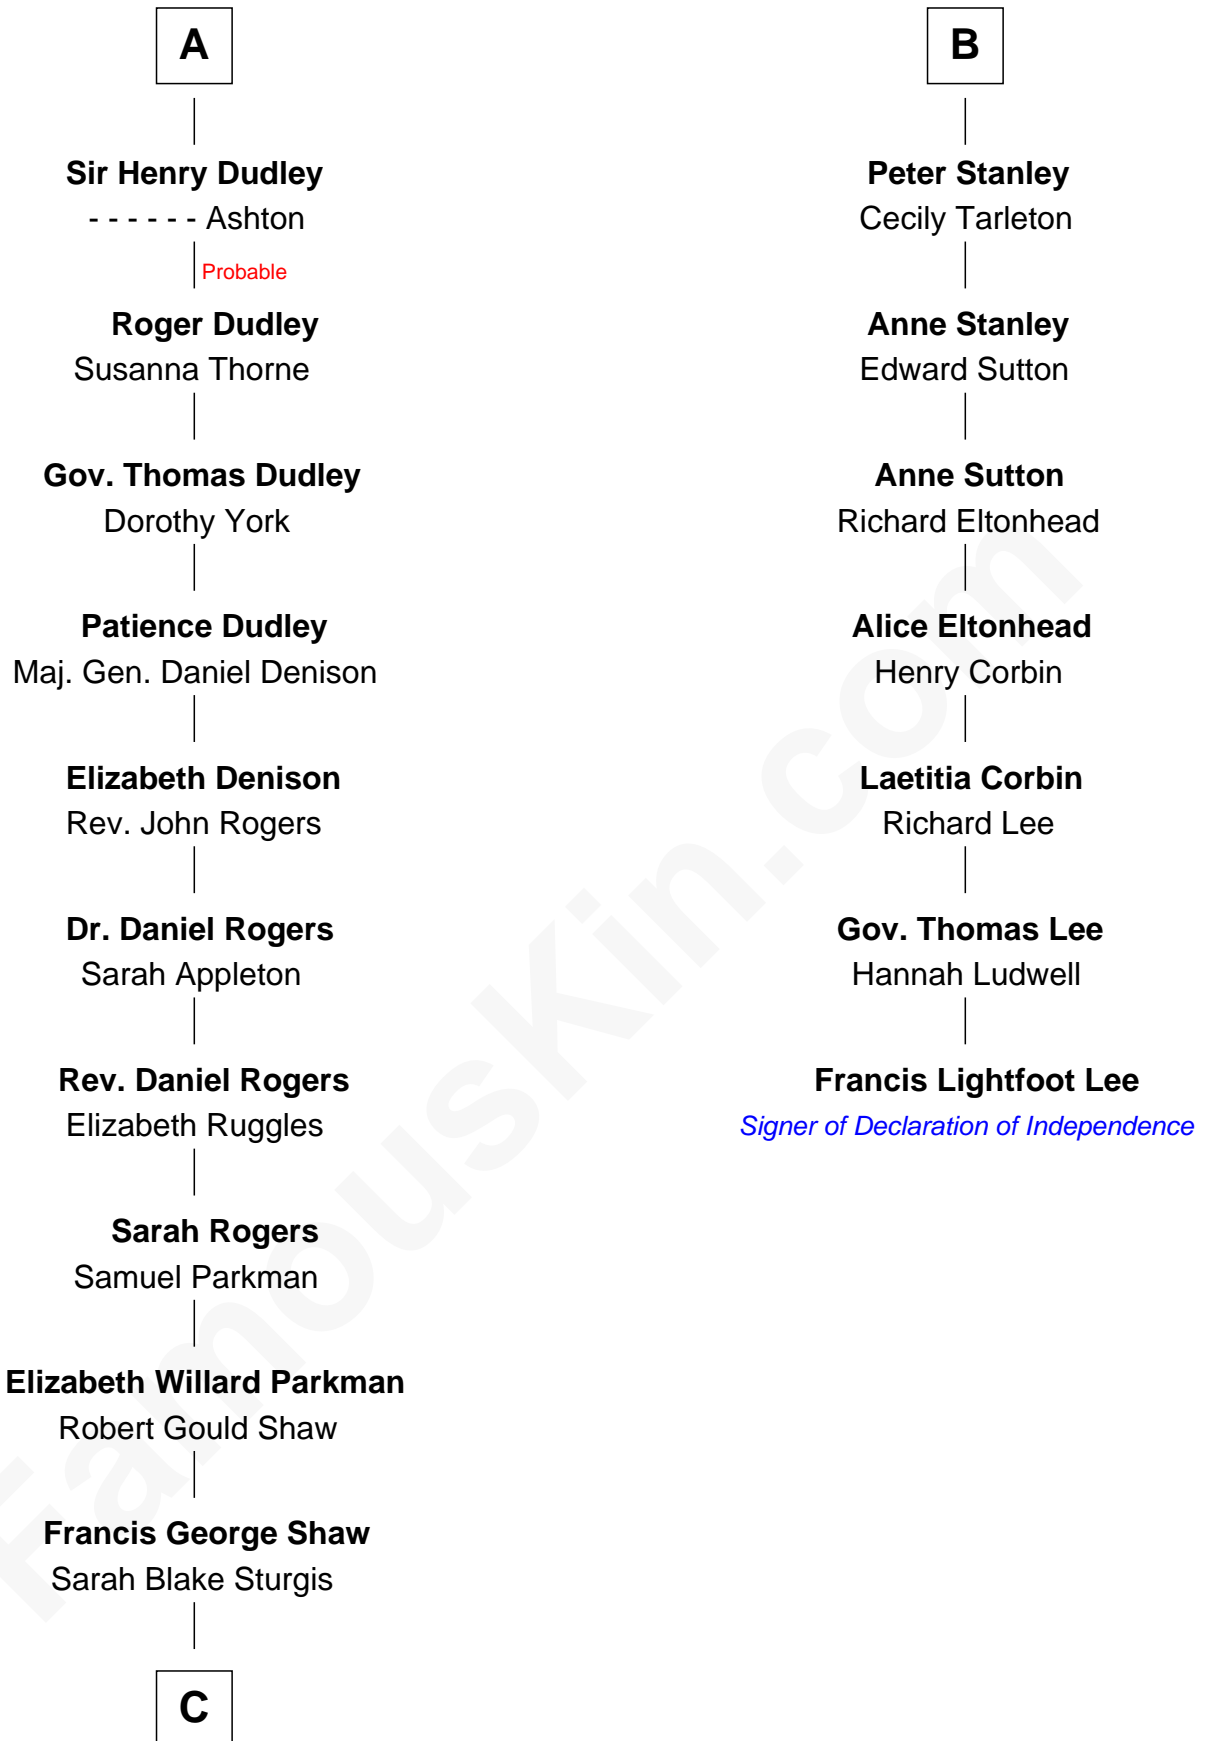

FamousKin.com Relationship Chart of

Kyra Sedgwick

TV and Movie Actress

13th cousin 8 times removed of

Francis Lightfoot Lee

Signer of the Declaration of Independence

C

—
Susanna Shaw
Robert Bowne Minturn

—
Sarah May Minturn
Henry Dwight Sedgwick

—
Robert Minturn Sedgwick
Helen Peabody

—
Henry Dwight Sedgwick
Patricia Ann Rosenwald

—
Kyra Sedgwick
TV and Movie Actress

FamousKin.com