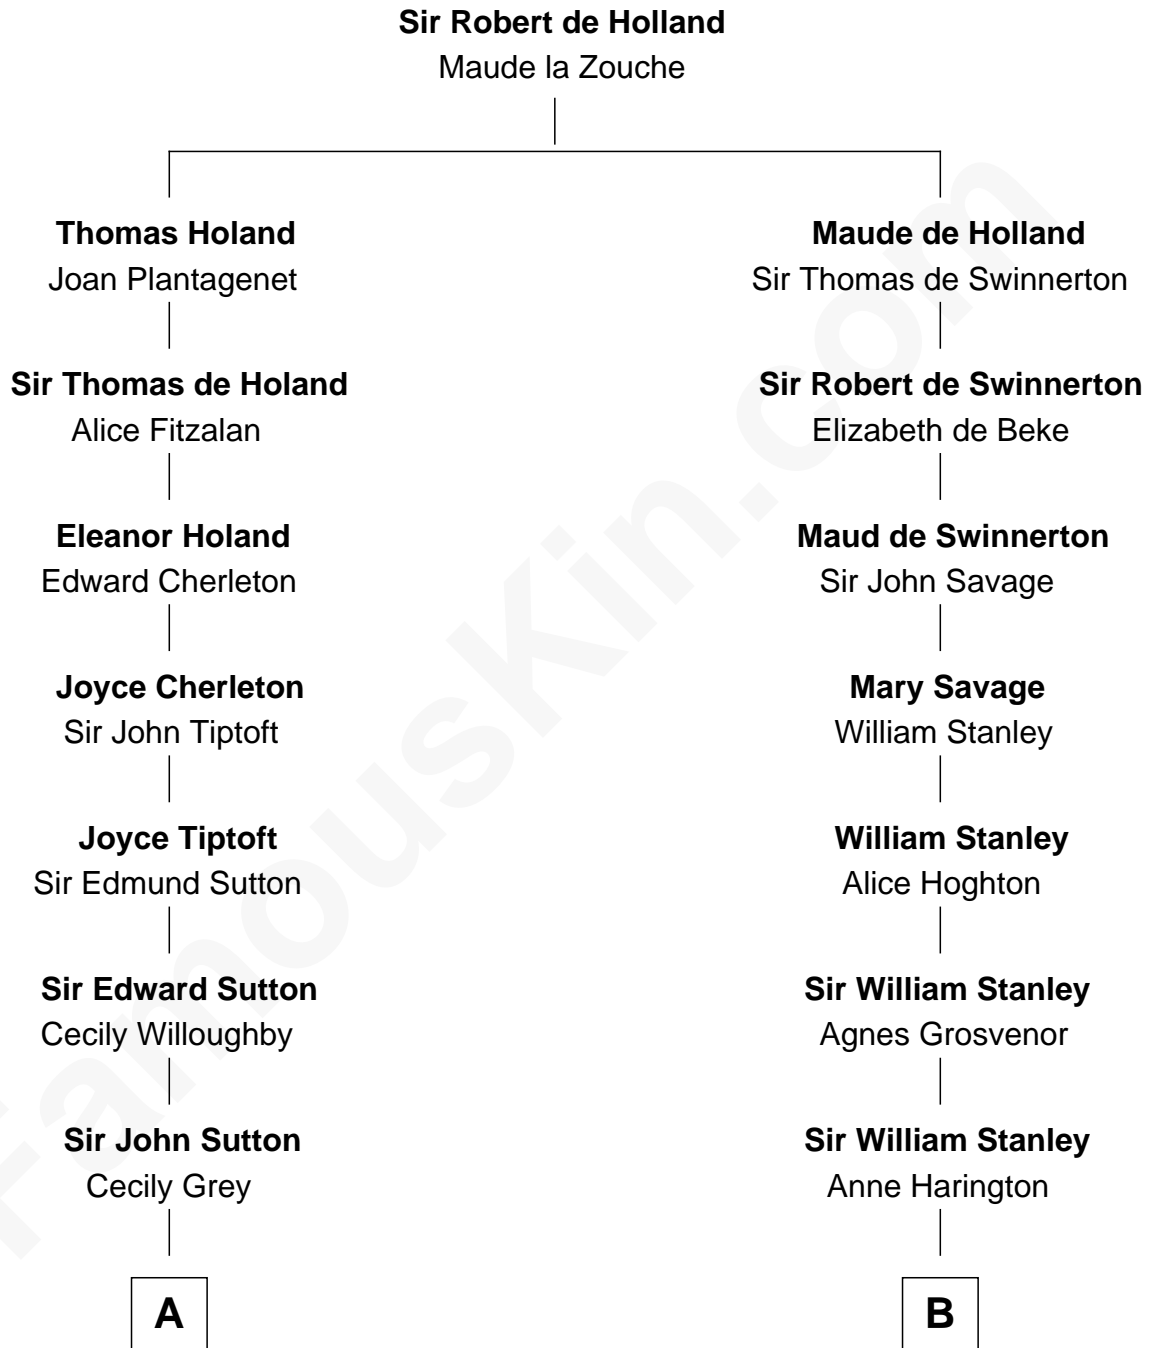

FamousKin.com Relationship Chart of

Kyra Sedgwick

TV and Movie Actress

13th cousin 8 times removed of

Francis Lightfoot Lee

Signer of the Declaration of Independence

C

—
Susanna Shaw
Robert Bowne Minturn

—
Sarah May Minturn
Henry Dwight Sedgwick

—
Robert Minturn Sedgwick
Helen Peabody

—
Henry Dwight Sedgwick
Patricia Ann Rosenwald

—
Kyra Sedgwick
TV and Movie Actress

FamousKin.com