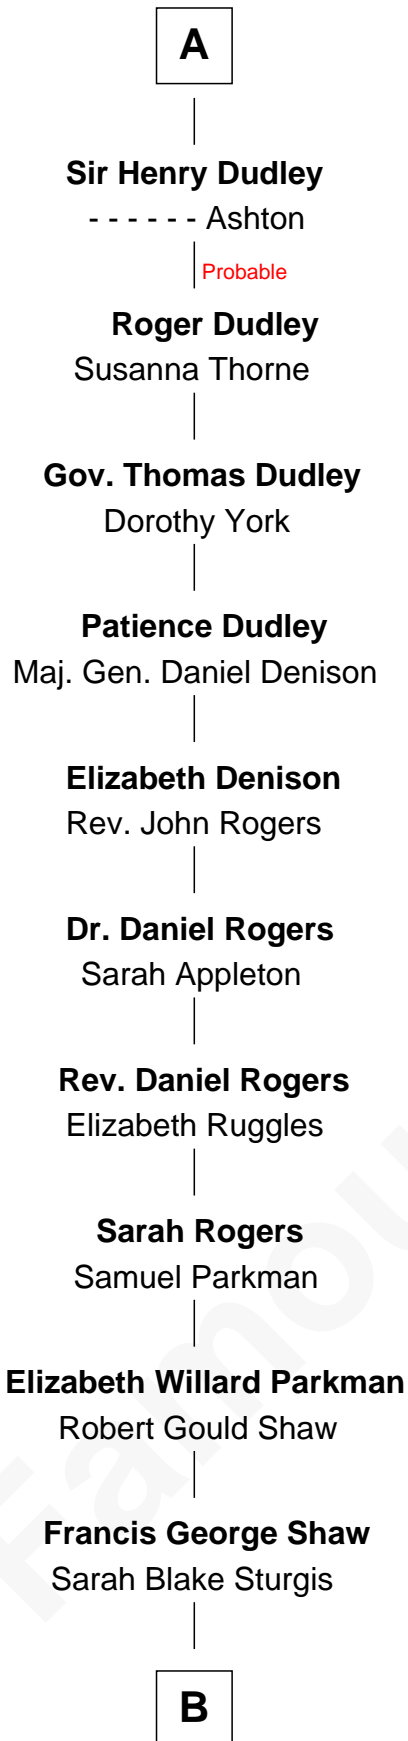

FamousKin.com

Relationship Chart of

Kyra Sedgwick

TV and Movie Actress

6th cousin 15 times removed of

Jane Seymour

3rd Wife of King Henry VIII

Sir Philip le Despencer

Elizabeth Berkeley

Sir Edmund Sutton

Joyce Tiptoft

Sir Edward Sutton

Cecily Willoughby

Sir John Sutton

Cecily Grey

A

Sir Philip le Despencer

Elizabeth - - - - -

Sir Philip le Despencer

Elizabeth de Tibetot

Margery Despencer

Sir Roger Wentworth

Sir Philip Wentworth

Mary Clifford

Sir Henry Wentworth

Anne Say

Margery Wentworth

Sir John Seymour

Jane Seymour

Wife of King Henry VIII

B

—
Susanna Shaw