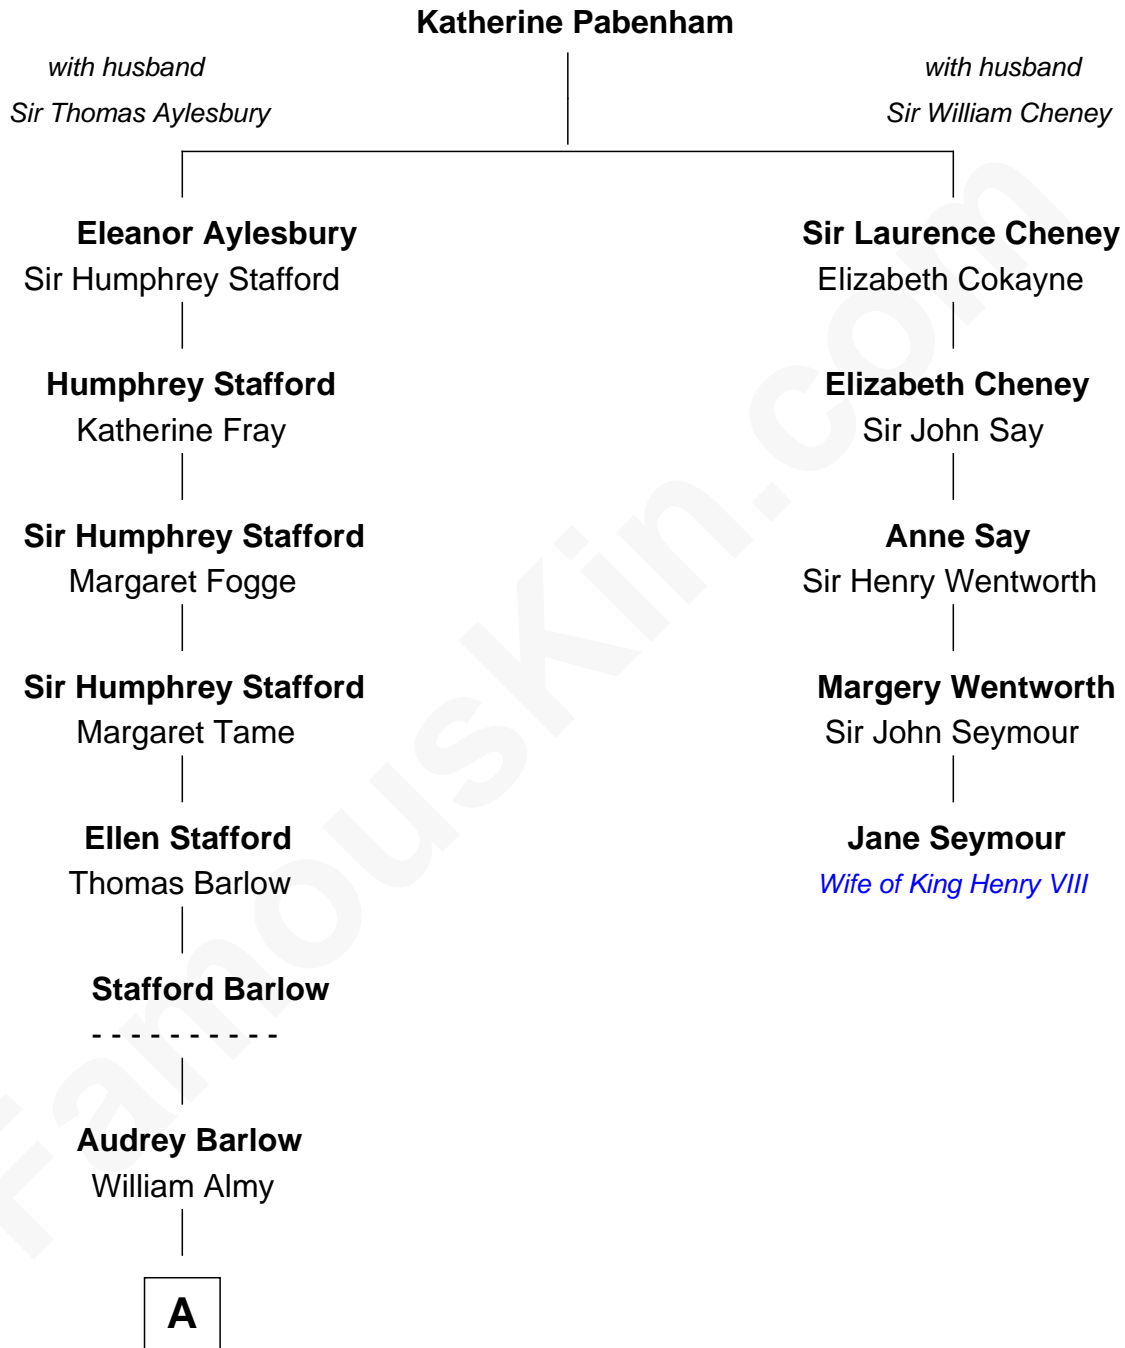

FamousKin.com Relationship Chart of

Kyra Sedgwick

TV and Movie Actress

4th cousin 13 times removed of

Jane Seymour

3rd Wife of King Henry VIII

A

Christopher Almy

Elizabeth Cornell

Col. Job Almy

Ann Lawton

Elizabeth Almy

William Ellery

William Ellery

Anne Remington

William Ellery