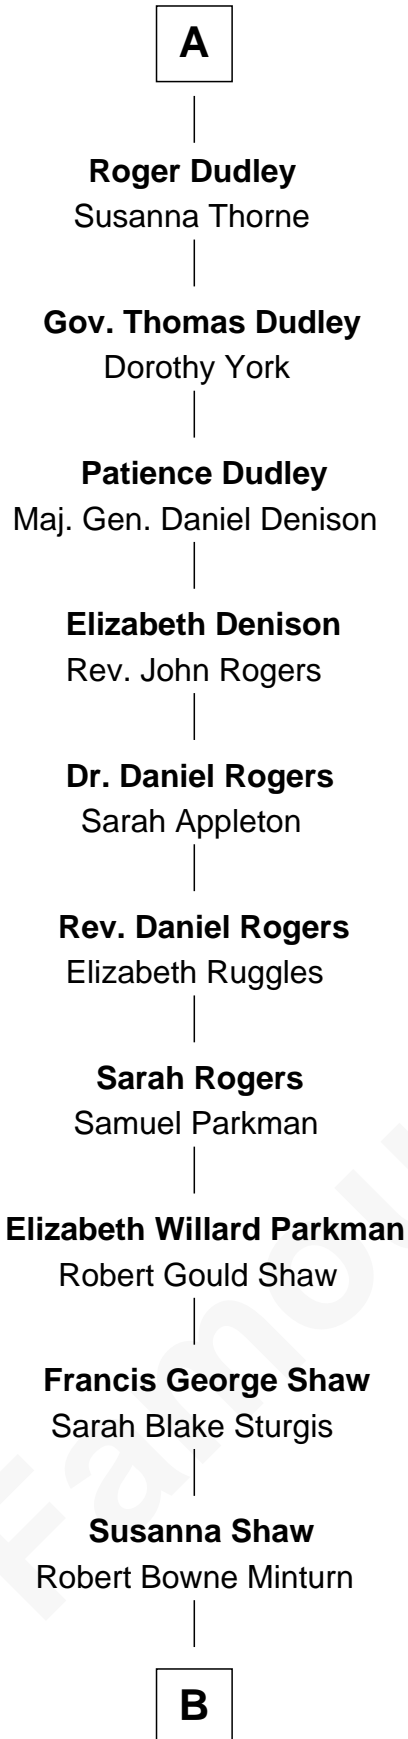

# FamousKin.com Relationship Chart of

**Kyra Sedgwick**

*TV and Movie Actress*

5th cousin 15 times removed of

**Jane Seymour**

*3rd Wife of King Henry VIII*

**B**

—  
**Sarah May Minturn**  
Henry Dwight Sedgwick

—  
**Robert Minturn Sedgwick**  
Helen Peabody

—  
**Henry Dwight Sedgwick**  
Patricia Ann Rosenwald

—  
**Kyra Sedgwick**  
*TV and Movie Actress*

FamousKin.com