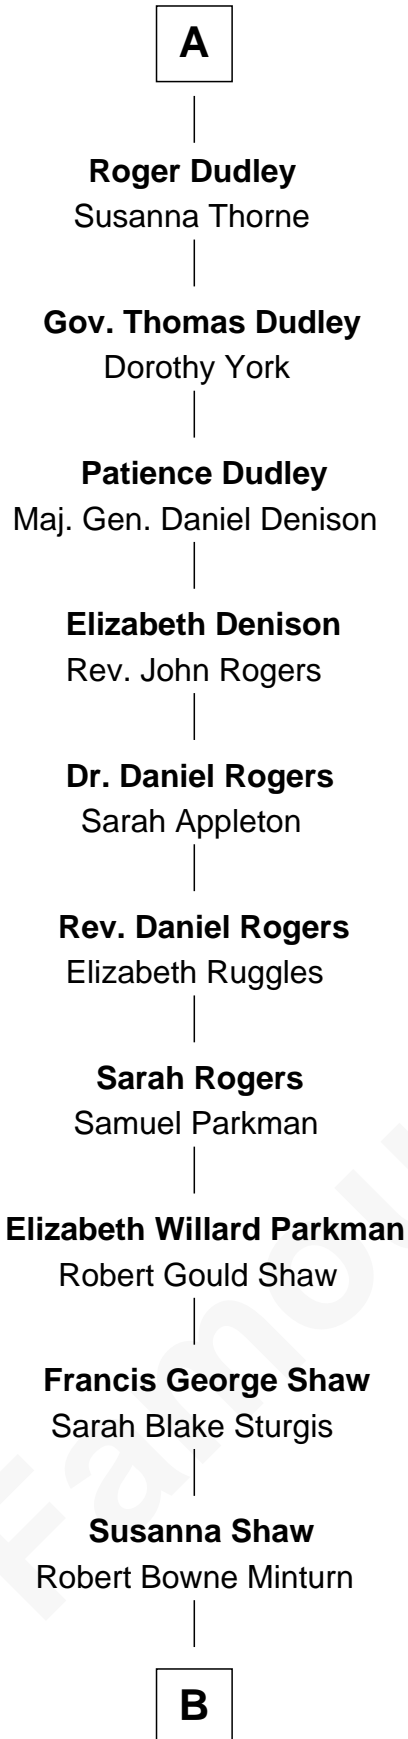

# FamousKin.com

## Relationship Chart of

**Kyra Sedgwick**

*TV and Movie Actress*

7th cousin 13 times removed of

**Jane Seymour**

*3rd Wife of King Henry VIII*

**Edward III, King of England**

Philippa of Hainault

**B**

—  
**Sarah May Minturn**  
Henry Dwight Sedgwick

—  
**Robert Minturn Sedgwick**  
Helen Peabody

—  
**Henry Dwight Sedgwick**  
Patricia Ann Rosenwald

—  
**Kyra Sedgwick**  
*TV and Movie Actress*