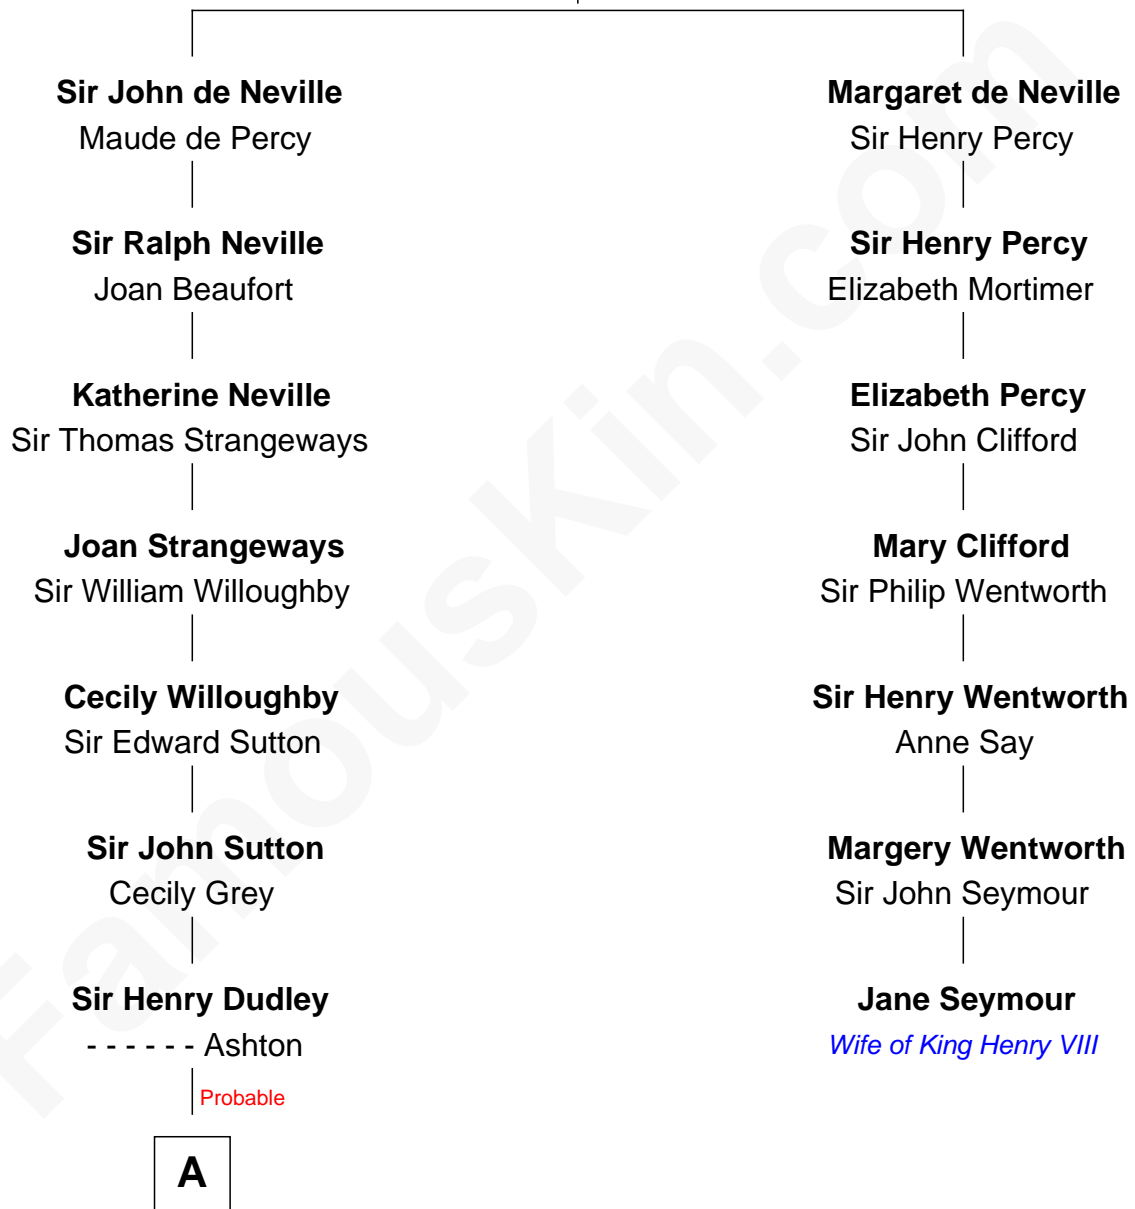

FamousKin.com

Relationship Chart of

Kyra Sedgwick

TV and Movie Actress

6th cousin 14 times removed of

Jane Seymour

3rd Wife of King Henry VIII

Sir Ralph de Neville

Alice de Audley

B

—
Sarah May Minturn
Henry Dwight Sedgwick

—
Robert Minturn Sedgwick
Helen Peabody

—
Henry Dwight Sedgwick
Patricia Ann Rosenwald

—
Kyra Sedgwick
TV and Movie Actress

FamousKin.com