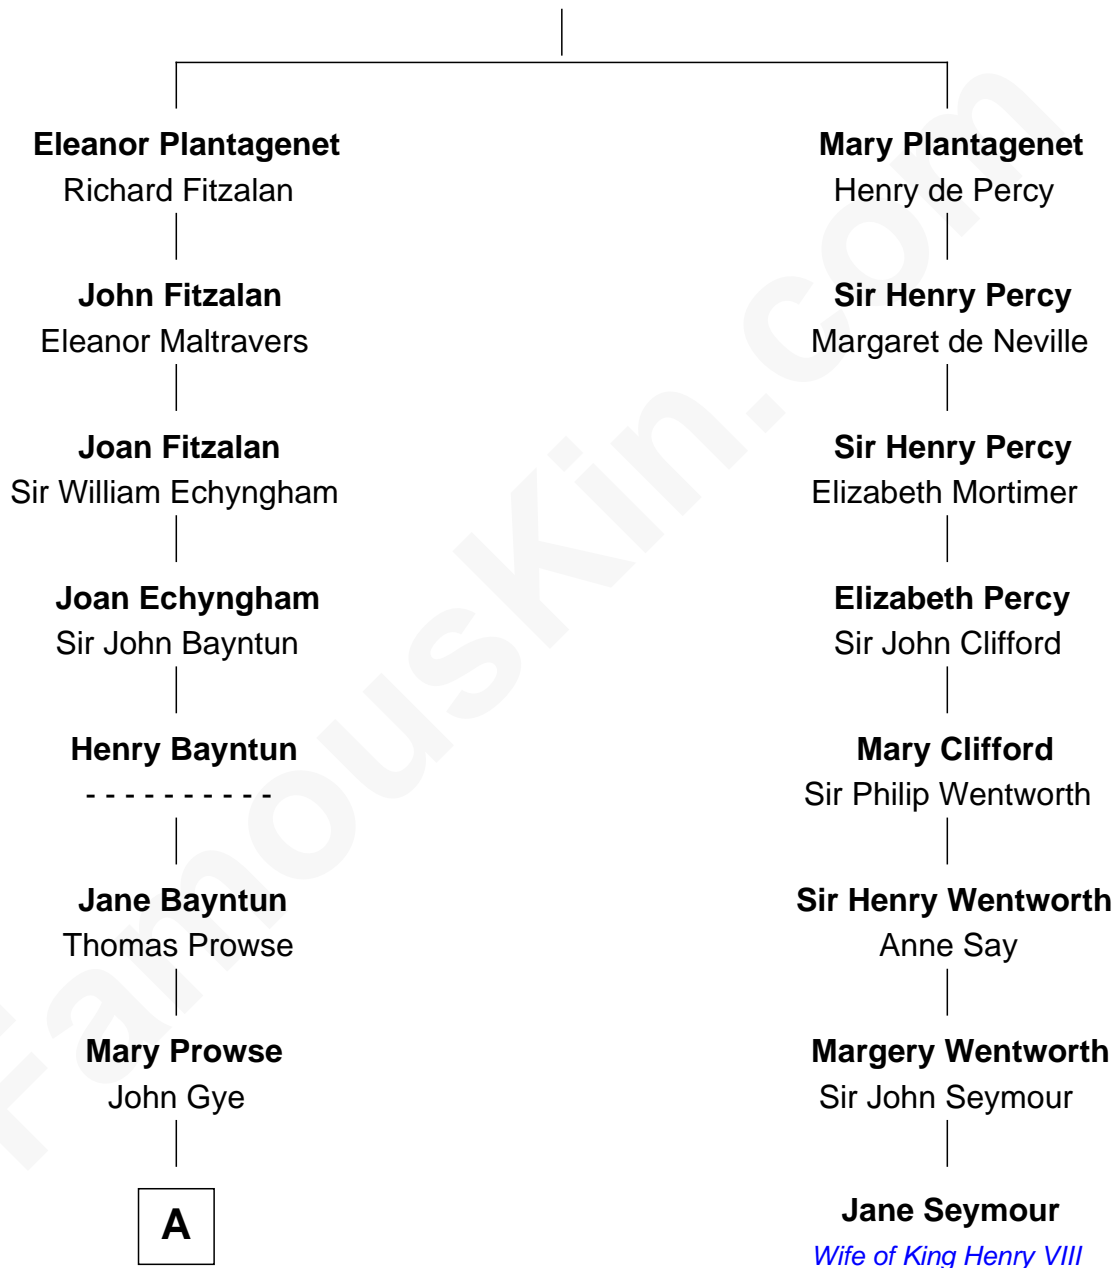

# FamousKin.com Relationship Chart of

**Kyra Sedgwick**

*TV and Movie Actress*

7th cousin 12 times removed of

**Jane Seymour**

*3rd Wife of King Henry VIII*

**Henry Plantagenet**  
Maud de Chaworth

**A**

**Robert Gye**  
Grace Dowrish

**Mary Gye**  
Rev. John Maverick

**Elias Maverick**  
Anna Harris

**Ruth Maverick**  
Francis Smith

**Benjamin Smith**  
Elizabeth Burnap

**Rev. Elias Smith**  
Katharine Blanchard

**Elizabeth Smith**  
Joseph Peabody

**Francis Peabody**  
Martha Endicott

**Samuel Endicott Peabody**  
Marianne Cabot Lee

**Rev. Dr. Endicott Peabody**  
Fannie Peabody

**B**

**B**

—  
**Helen Peabody**  
Robert Minturn Sedgwick