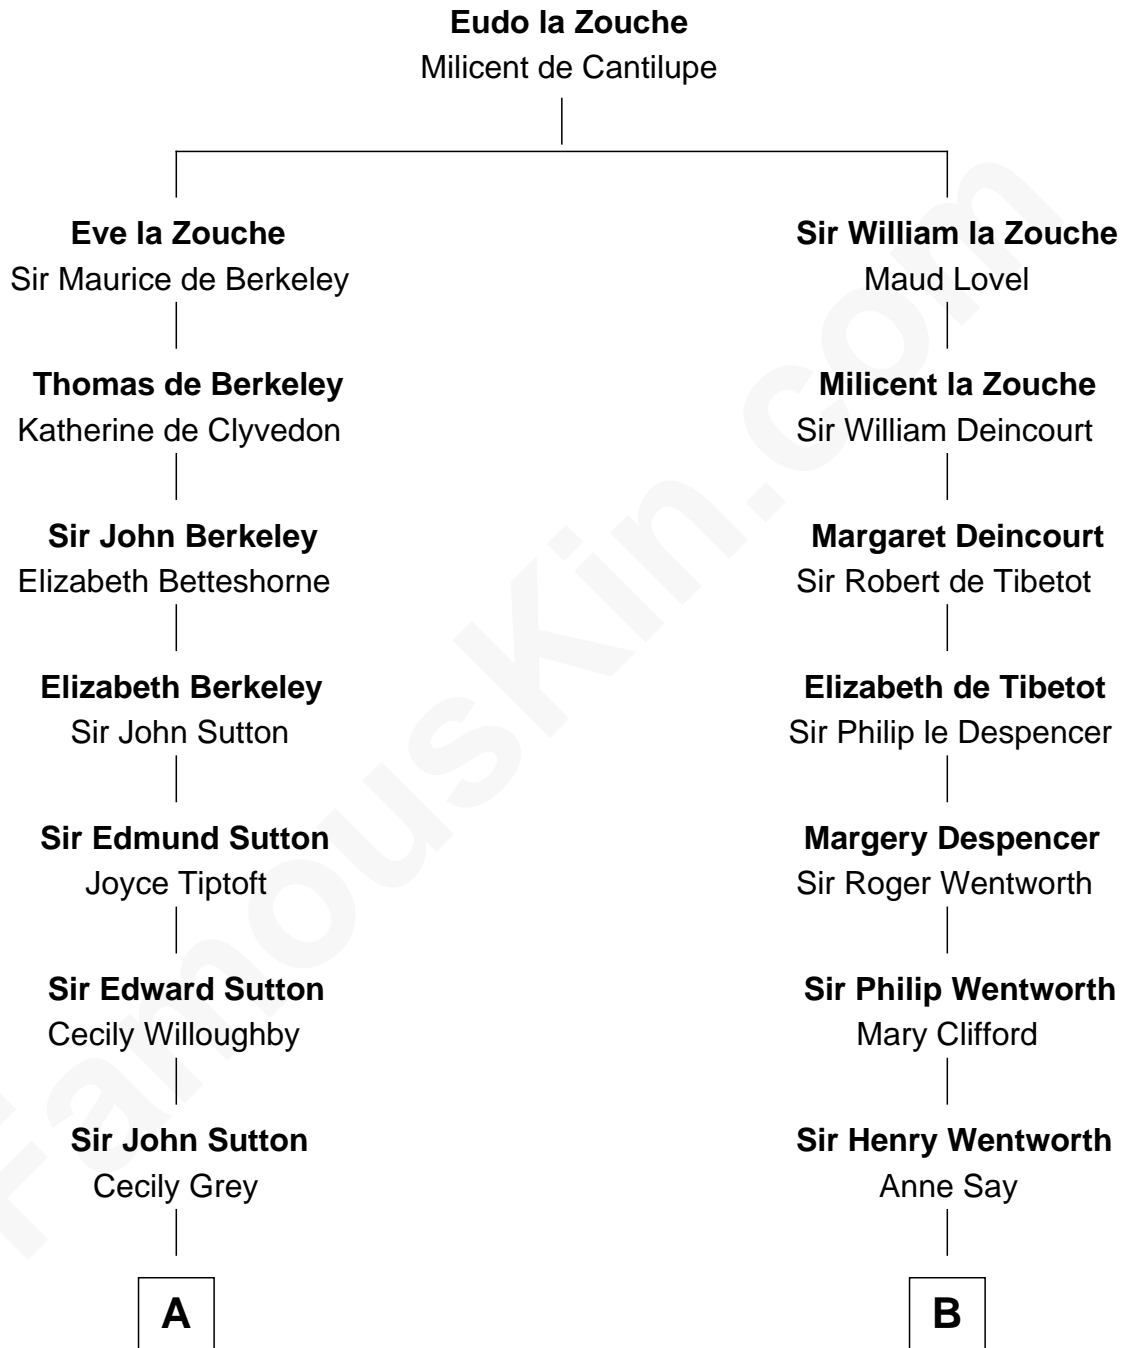

FamousKin.com Relationship Chart of

Kyra Sedgwick

TV and Movie Actress

8th cousin 13 times removed of

Jane Seymour

3rd Wife of King Henry VIII

C

—
Susanna Shaw
Robert Bowne Minturn

—
Sarah May Minturn
Henry Dwight Sedgwick

—
Robert Minturn Sedgwick
Helen Peabody

—
Henry Dwight Sedgwick
Patricia Ann Rosenwald

—
Kyra Sedgwick
TV and Movie Actress

FamousKin.com