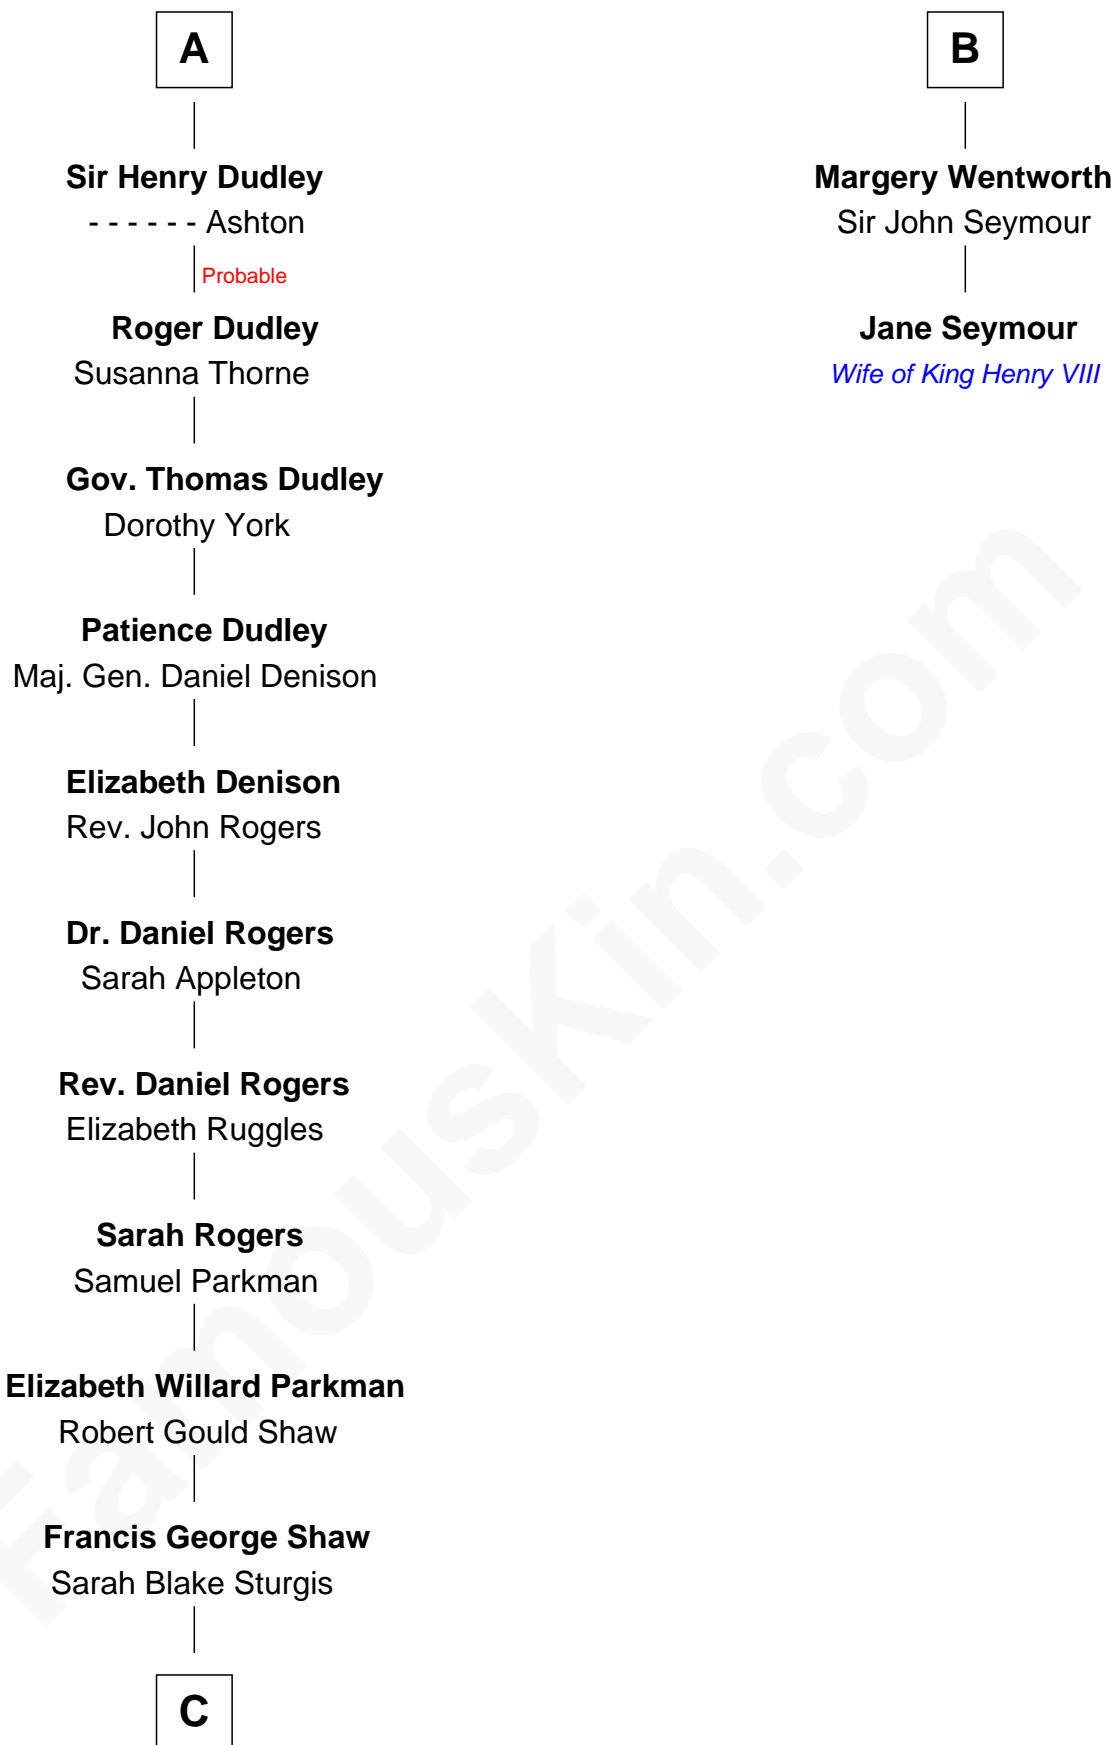

FamousKin.com Relationship Chart of

Kyra Sedgwick

TV and Movie Actress

8th cousin 13 times removed of

Jane Seymour

3rd Wife of King Henry VIII

C

—
Susanna Shaw
Robert Bowne Minturn

—
Sarah May Minturn
Henry Dwight Sedgwick

—
Robert Minturn Sedgwick
Helen Peabody

—
Henry Dwight Sedgwick
Patricia Ann Rosenwald

—
Kyra Sedgwick
TV and Movie Actress

FamousKin.com