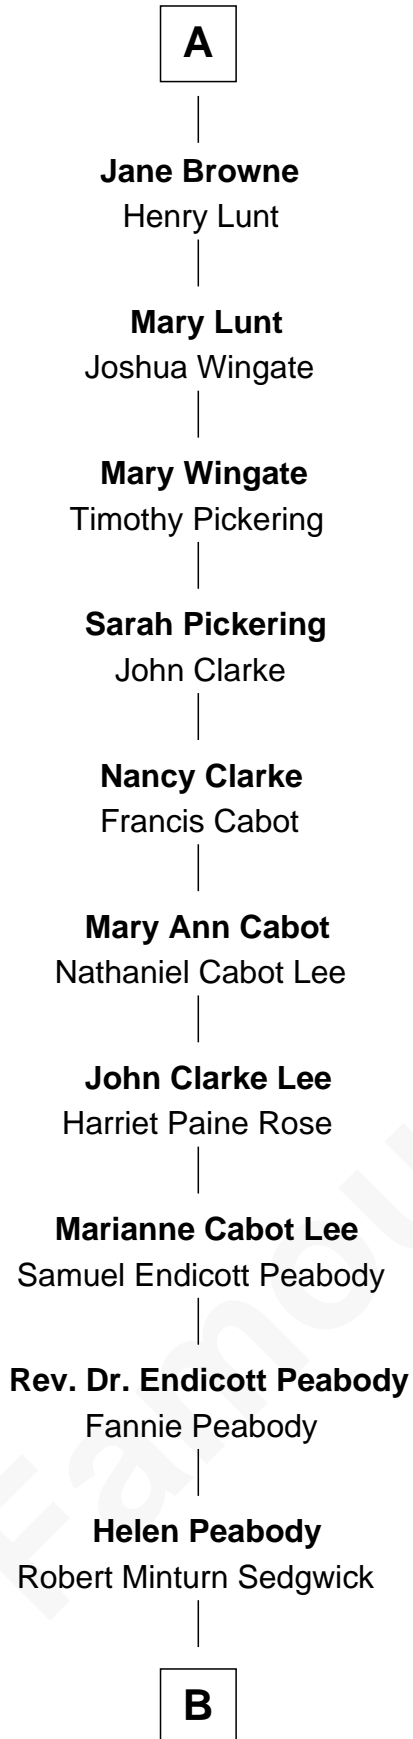

FamousKin.com Relationship Chart of

Kyra Sedgwick

TV and Movie Actress

2nd cousin 16 times removed of

Jane Seymour

3rd Wife of King Henry VIII

Sir Philip Wentworth

Mary Clifford

Elizabeth Wentworth

Sir Martin de la See

Joan de la See

Sir Piers Hildyard

Isabel Hildyard

Ralph Legard

Joan Ledgard

Richard Skepper

Edward Skepper

Mary Robinson

Rev. William Skepper

Jane - - - - -

Jane Skepper

Abraham Browne

A

Sir Henry Wentworth

Anne Say

Margery Wentworth

Sir John Seymour

Jane Seymour

Wife of King Henry VIII

B

Henry Dwight Sedgwick

Patricia Ann Rosenwald