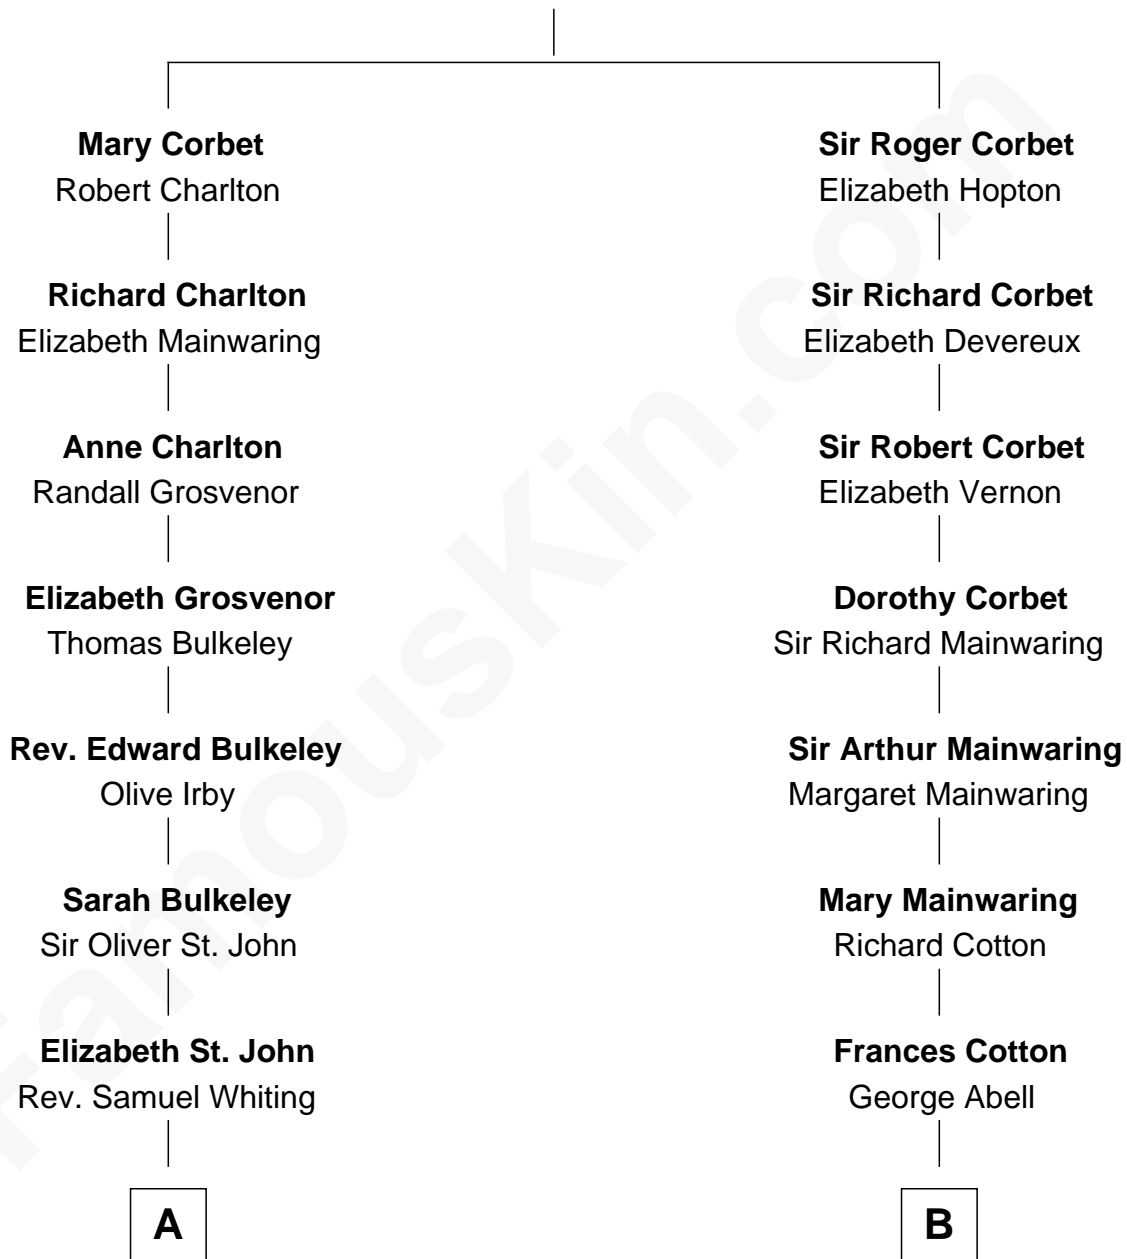

# FamousKin.com Relationship Chart of

**Kyra Sedgwick**

*TV and Movie Actress*

17th cousin 1 time removed of

**John Adams Morgan**

*1952 Olympic Sailing Gold Medalist*

**Sir Robert Corbet**

Margaret - - - - -

**C**

Henry Dwight Sedgwick

Patricia Ann Rosenwald

**Kyra Sedgwick**

*TV and Movie Actress*

FamousKin.com