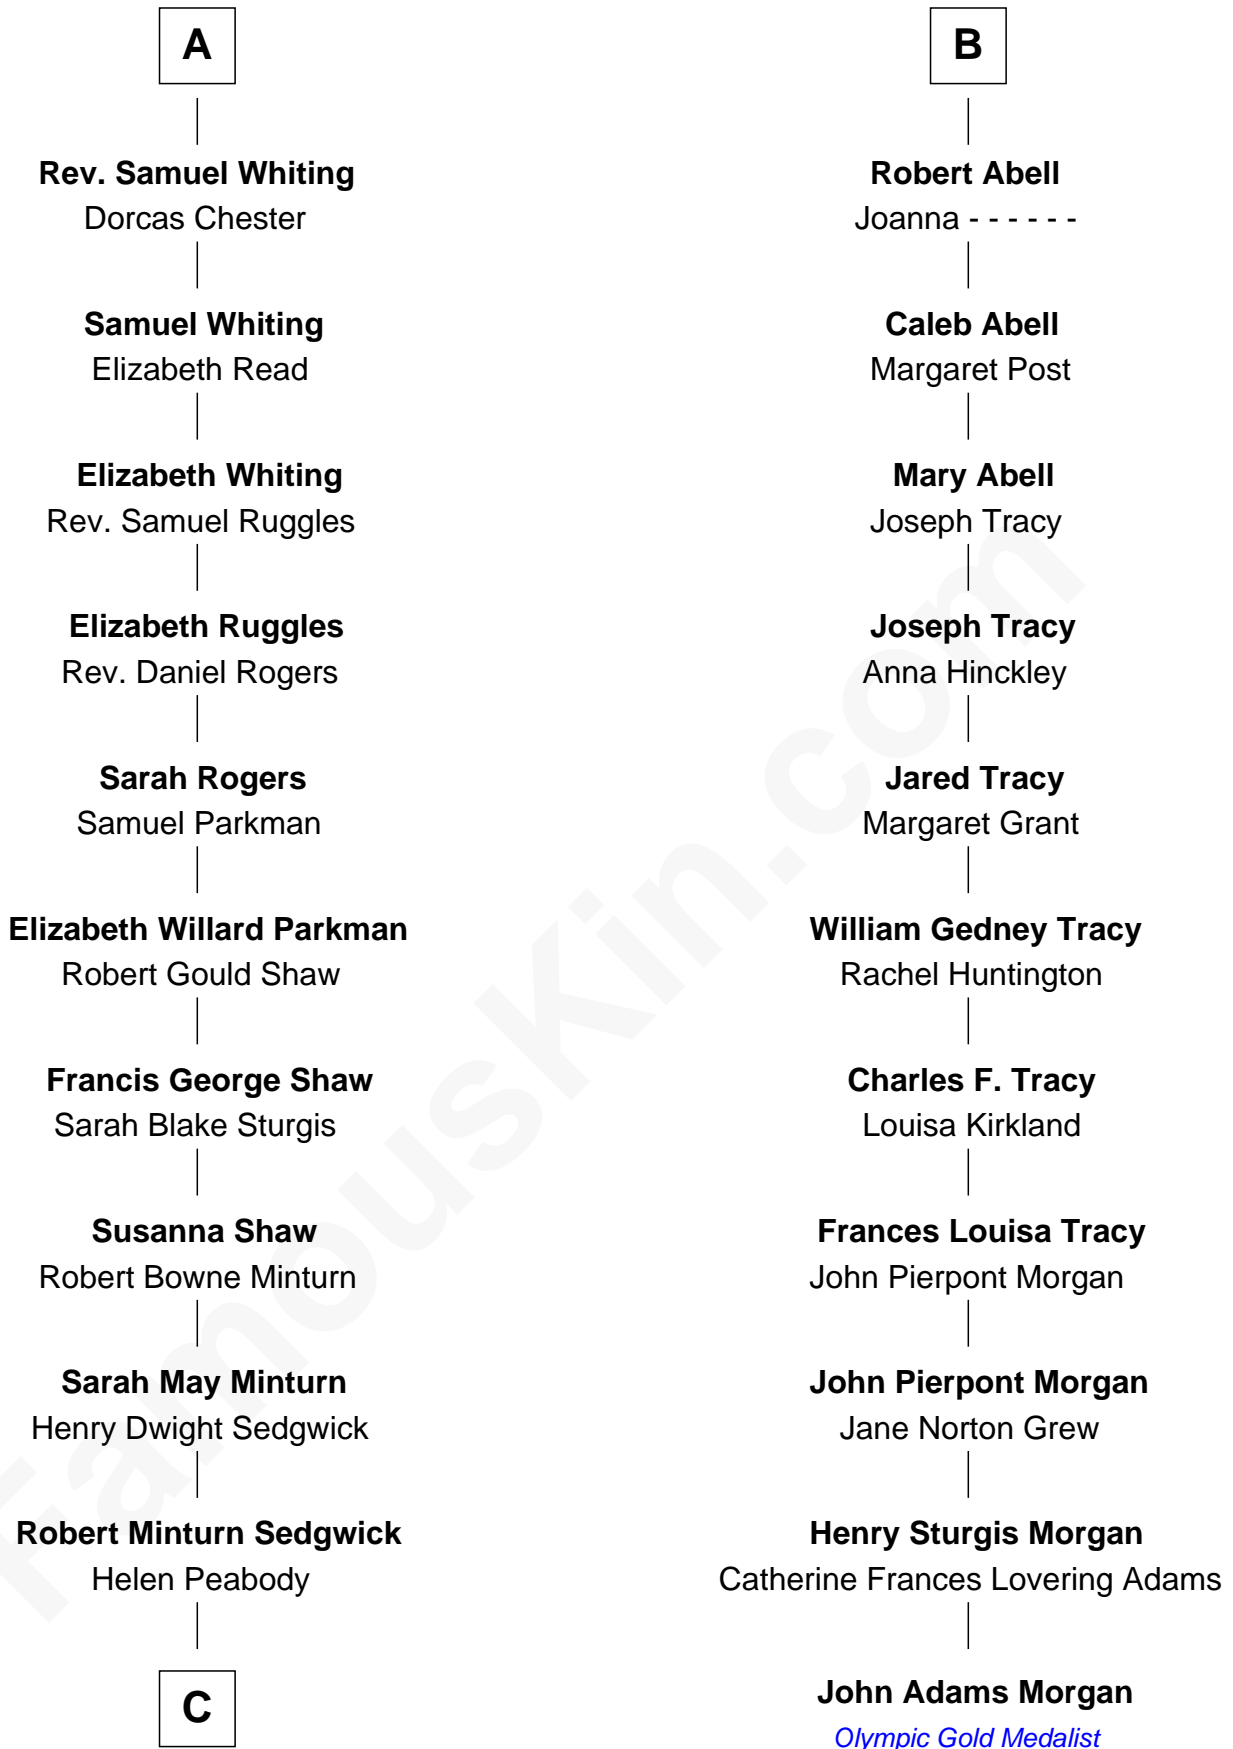

# FamousKin.com Relationship Chart of

**Kyra Sedgwick**

*TV and Movie Actress*

17th cousin 1 time removed of

**John Adams Morgan**

*1952 Olympic Sailing Gold Medalist*

**Sir Robert Corbet**

Margaret - - - - -

**C**

Henry Dwight Sedgwick

Patricia Ann Rosenwald

**Kyra Sedgwick**

*TV and Movie Actress*

FamousKin.com