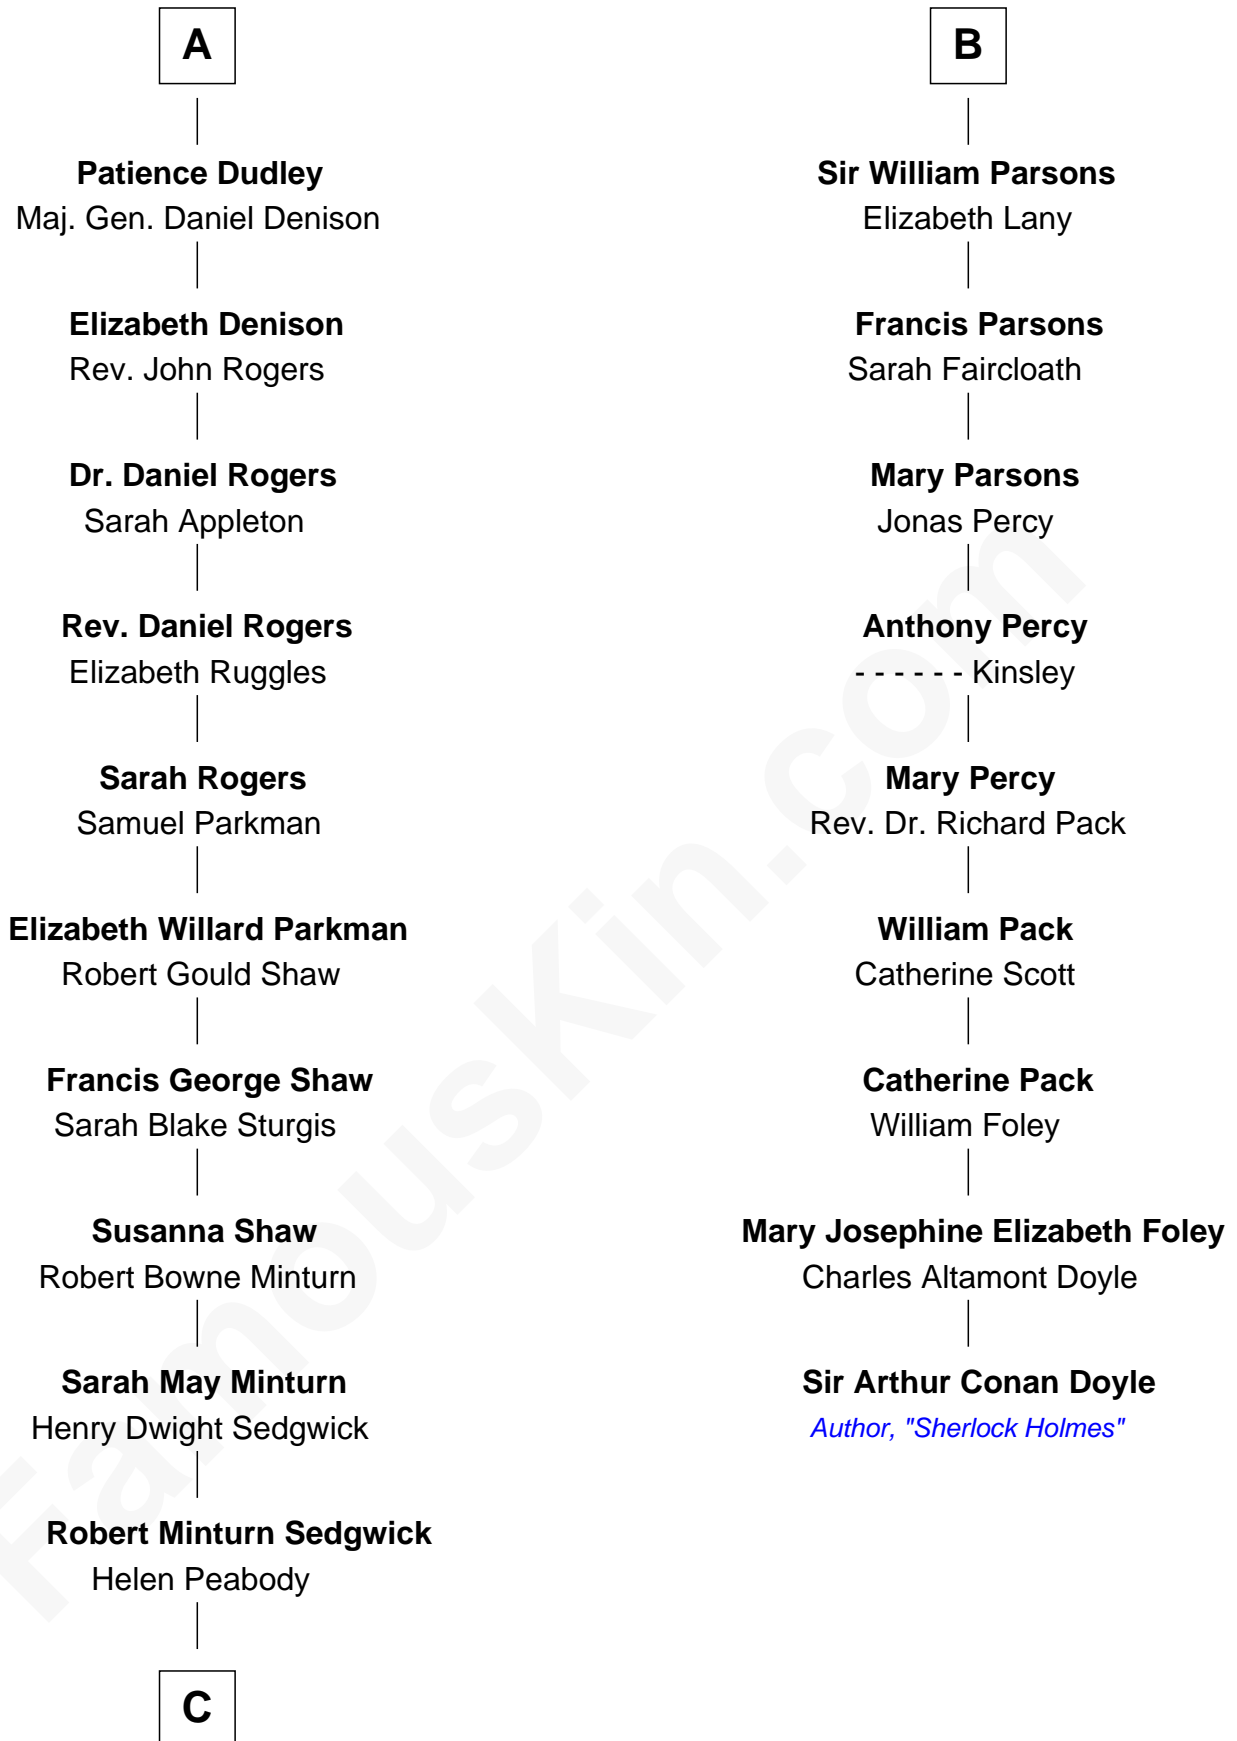

FamousKin.com Relationship Chart of

Kyra Sedgwick

TV and Movie Actress

15th cousin 3 times removed of

Sir Arthur Conan Doyle

Author, "Sherlock Holmes"

C

Henry Dwight Sedgwick

Patricia Ann Rosenwald

Kyra Sedgwick

TV and Movie Actress

FamousKin.com