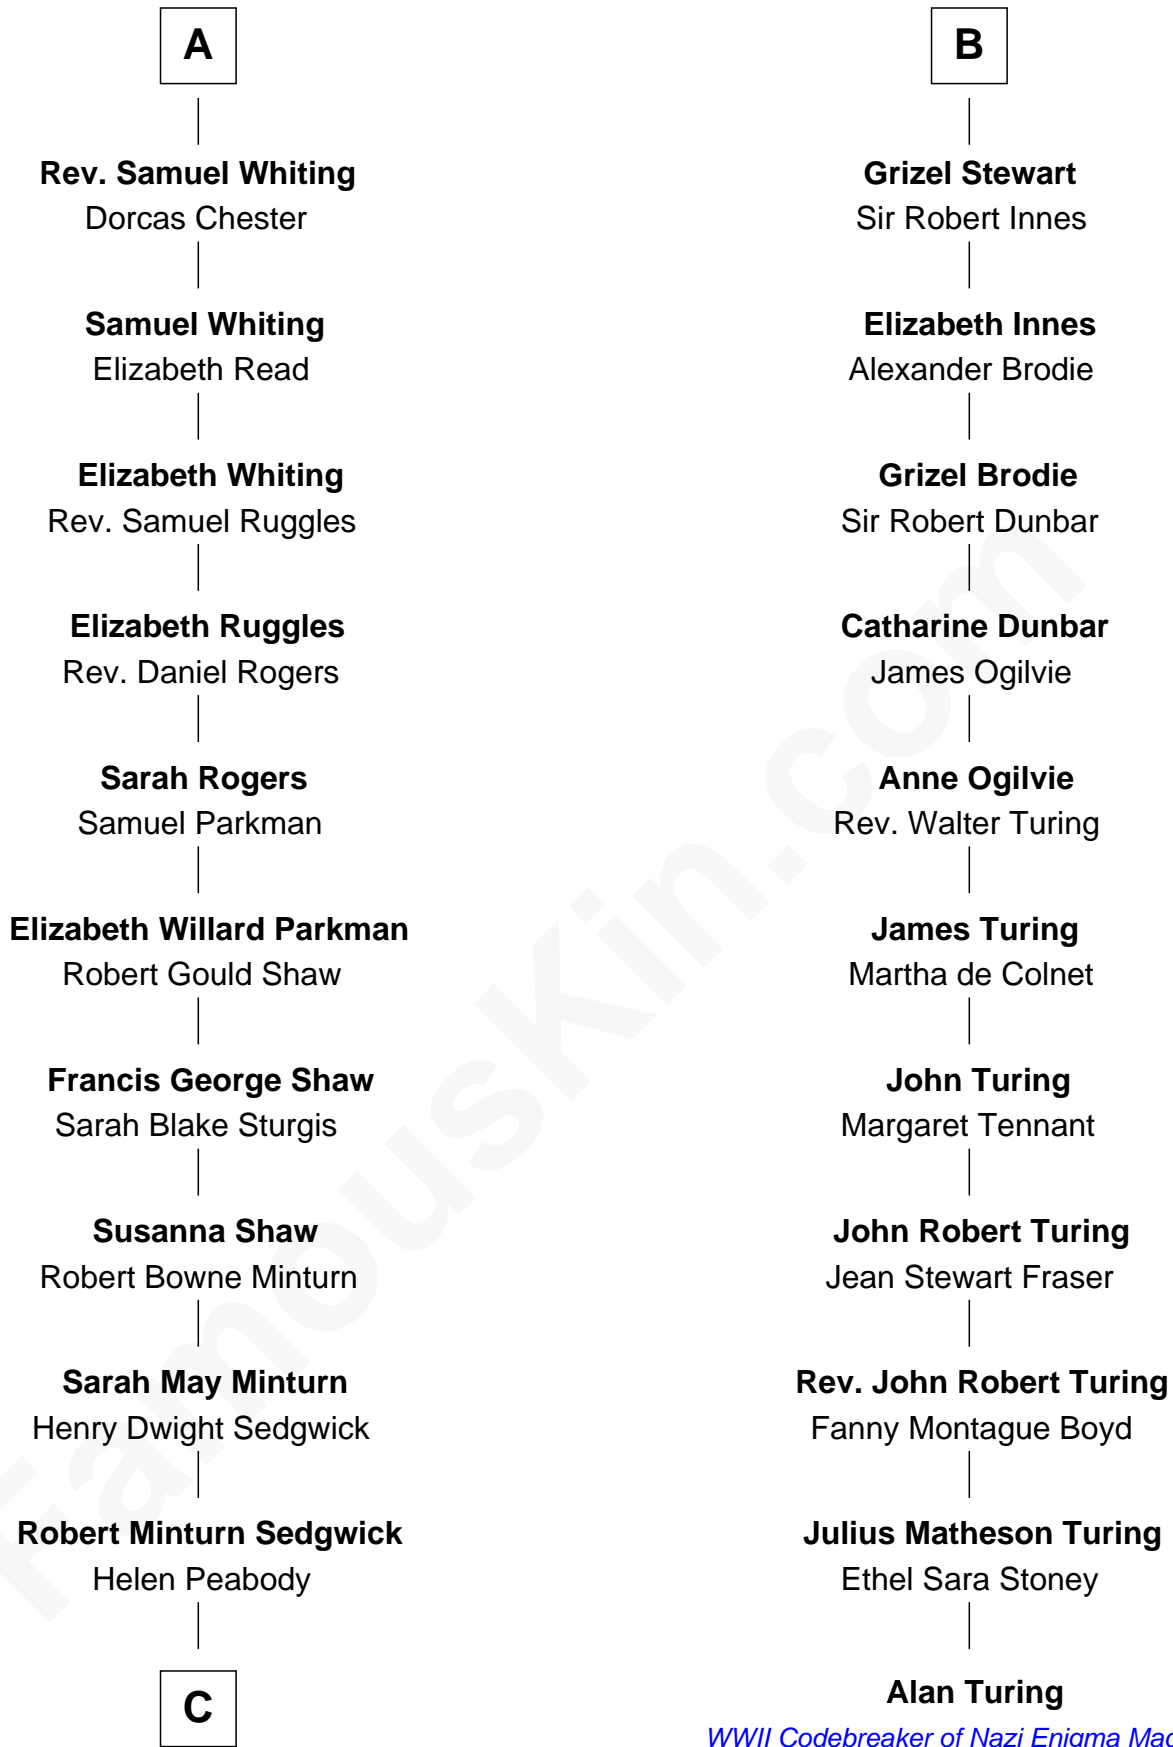

FamousKin.com Relationship Chart of

Kyra Sedgwick

TV and Movie Actress

17th cousin 1 time removed of

Alan Turing

WWII Codebreaker of Nazi Enigma Machine

C

Henry Dwight Sedgwick

Patricia Ann Rosenwald

Kyra Sedgwick

TV and Movie Actress

FamousKin.com