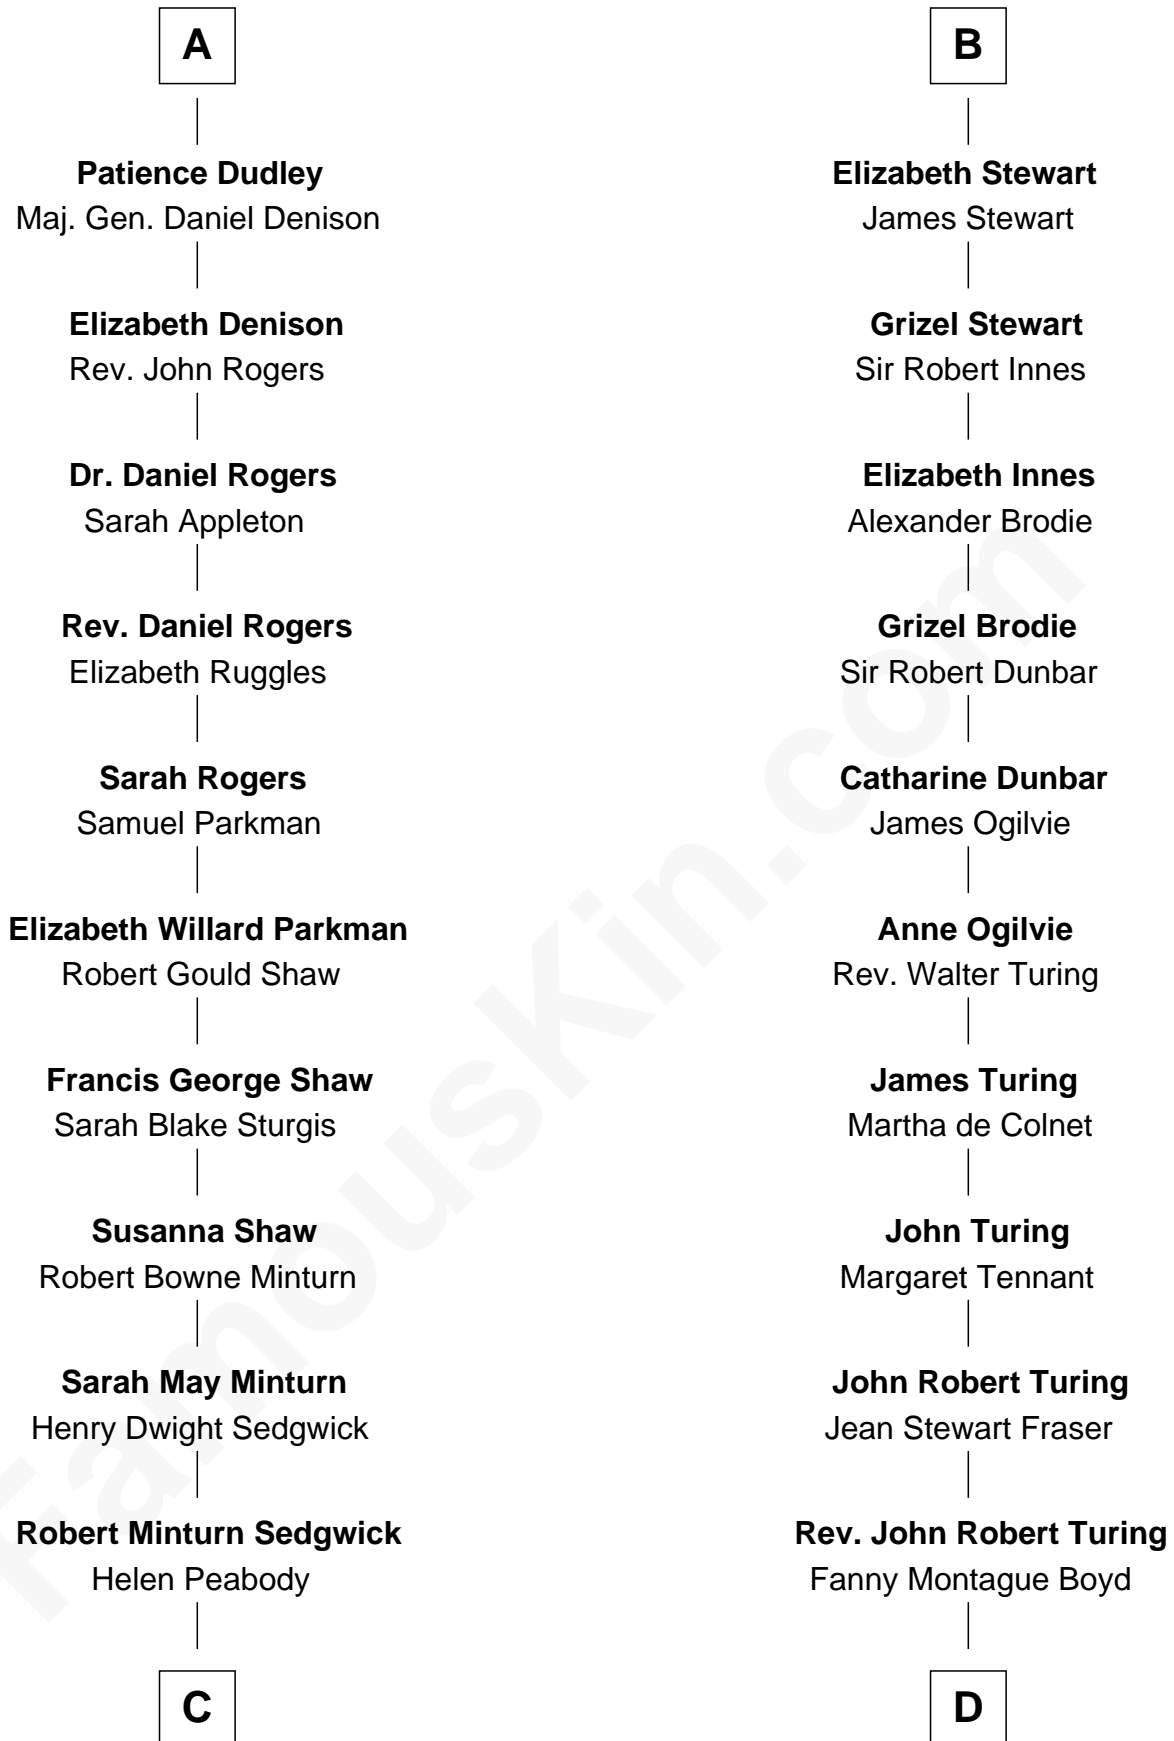

FamousKin.com Relationship Chart of

Kyra Sedgwick

TV and Movie Actress

18th cousin of

Alan Turing

WWII Codebreaker of Nazi Enigma Machine

C

Henry Dwight Sedgwick
Patricia Ann Rosenwald

Kyra Sedgwick
TV and Movie Actress

D

Julius Matheson Turing
Ethel Sara Stoney

Alan Turing
WWII Codebreaker of Nazi Enigma Machine

FamousKin.com